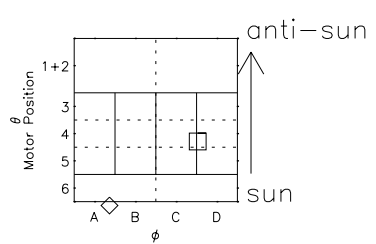

Galileo EPD Real Time Azimuth Anisotropies 98233

Software Version: RTAZIM_MEAN V 1.20
 Data Production: 06-03-00
 Plot Production: Sun Sep 16 11:46:28 2001
 Color File: wondr3
 Geofactor File: 1.1

- ◇ = Jupiter look direction
- = Corotation look direction