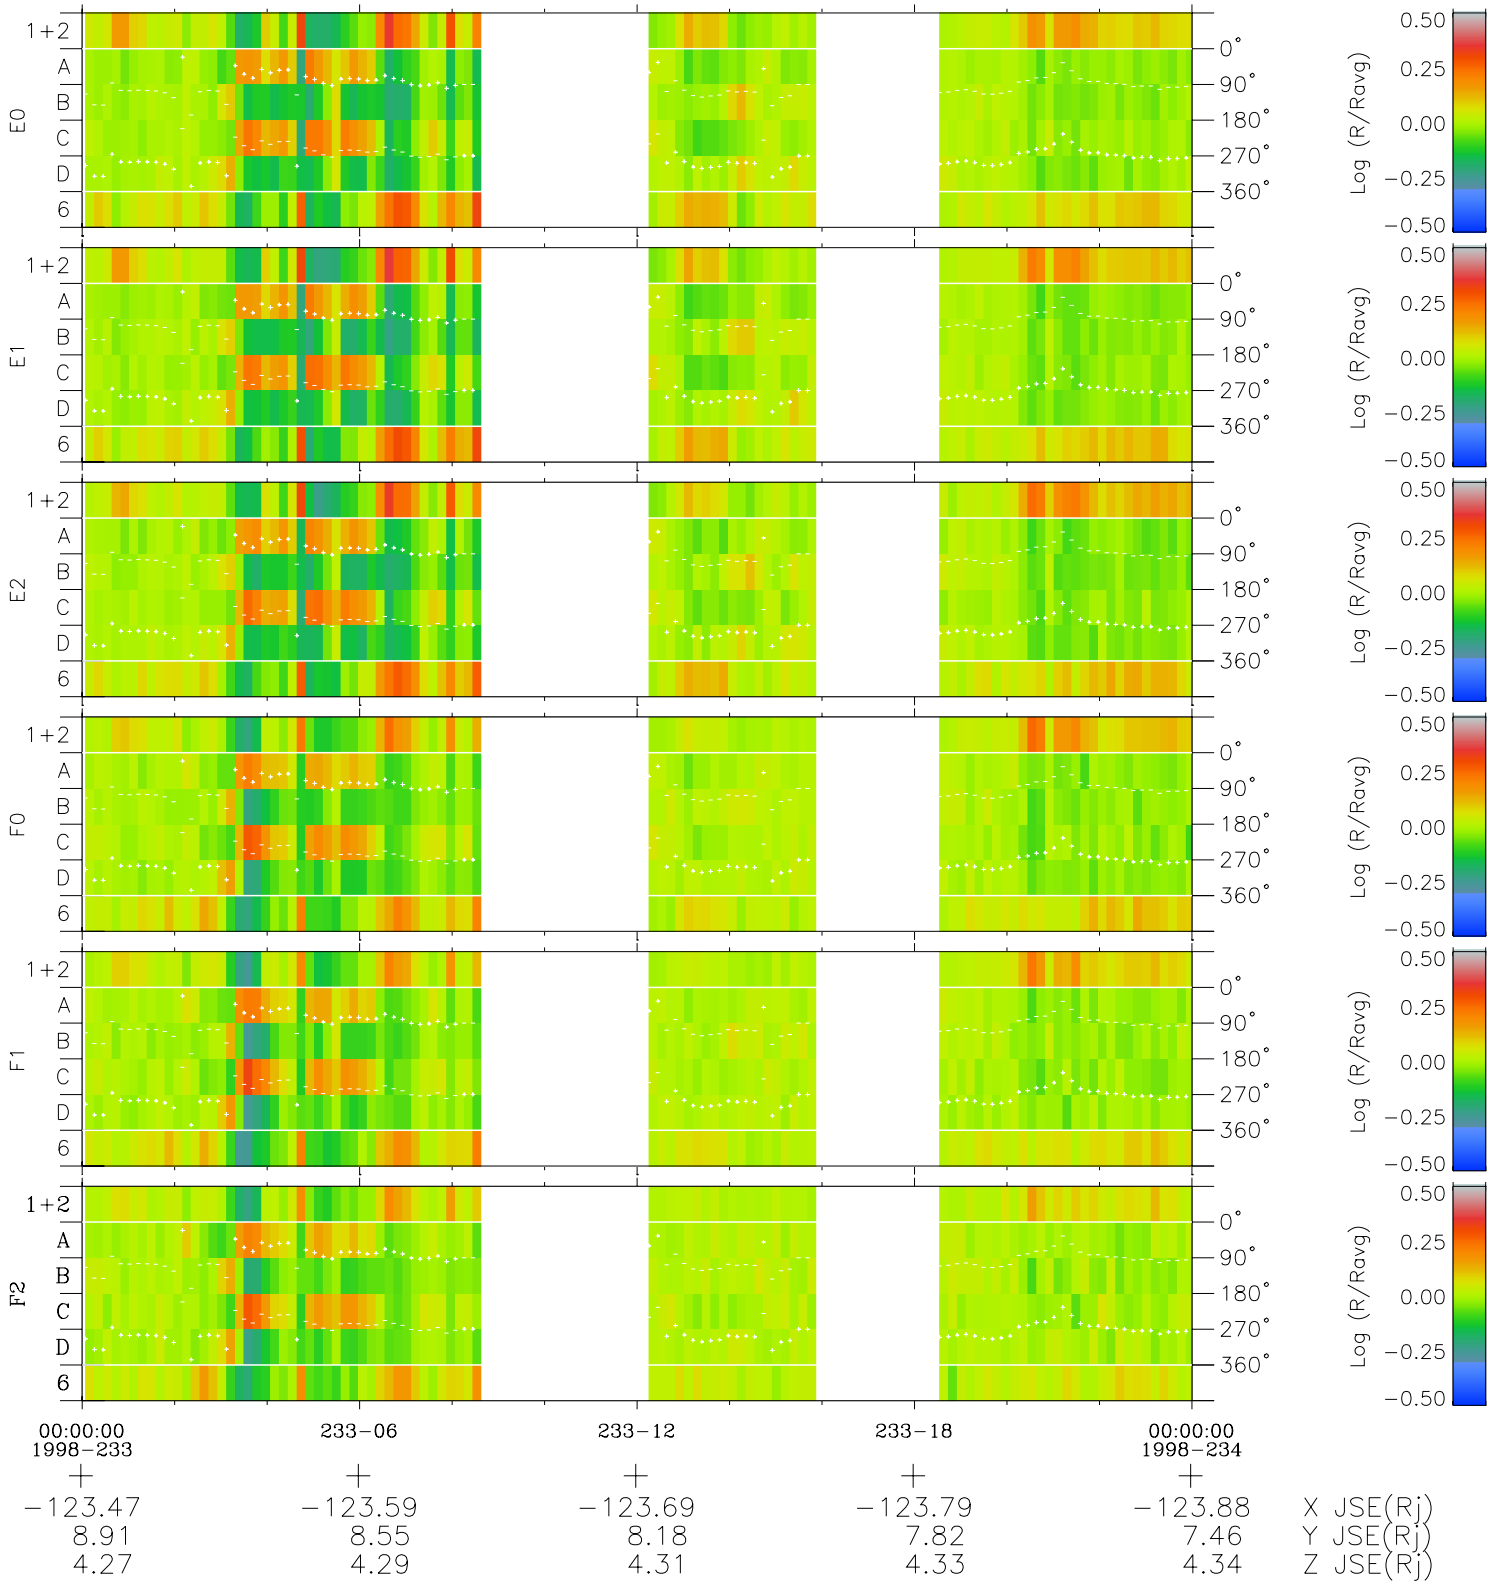

Galileo EPD Real Time Azimuth Anisotropies 98233

Software Version: RTAZIM_MEAN V 1.20
 Data Production: 06-03-00
 Plot Production: Sun Sep 16 11:46:28 2001
 Color File: wondr3
 Geofactor File: 1.1

- ◇ = Jupiter look direction
- = Corotation look direction