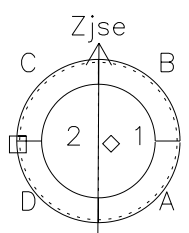

Galileo EPD Real Time Azimuth Anisotropies 98233

Software Version: RTAZIM_MEAN V 1.20
 Data Production: 06-03-00
 Plot Production: Sun Sep 16 11:46:28 2001
 Color File: wondr3
 Geofactor File: 1.1

- ◇ = Jupiter look direction
- = Corotation look direction