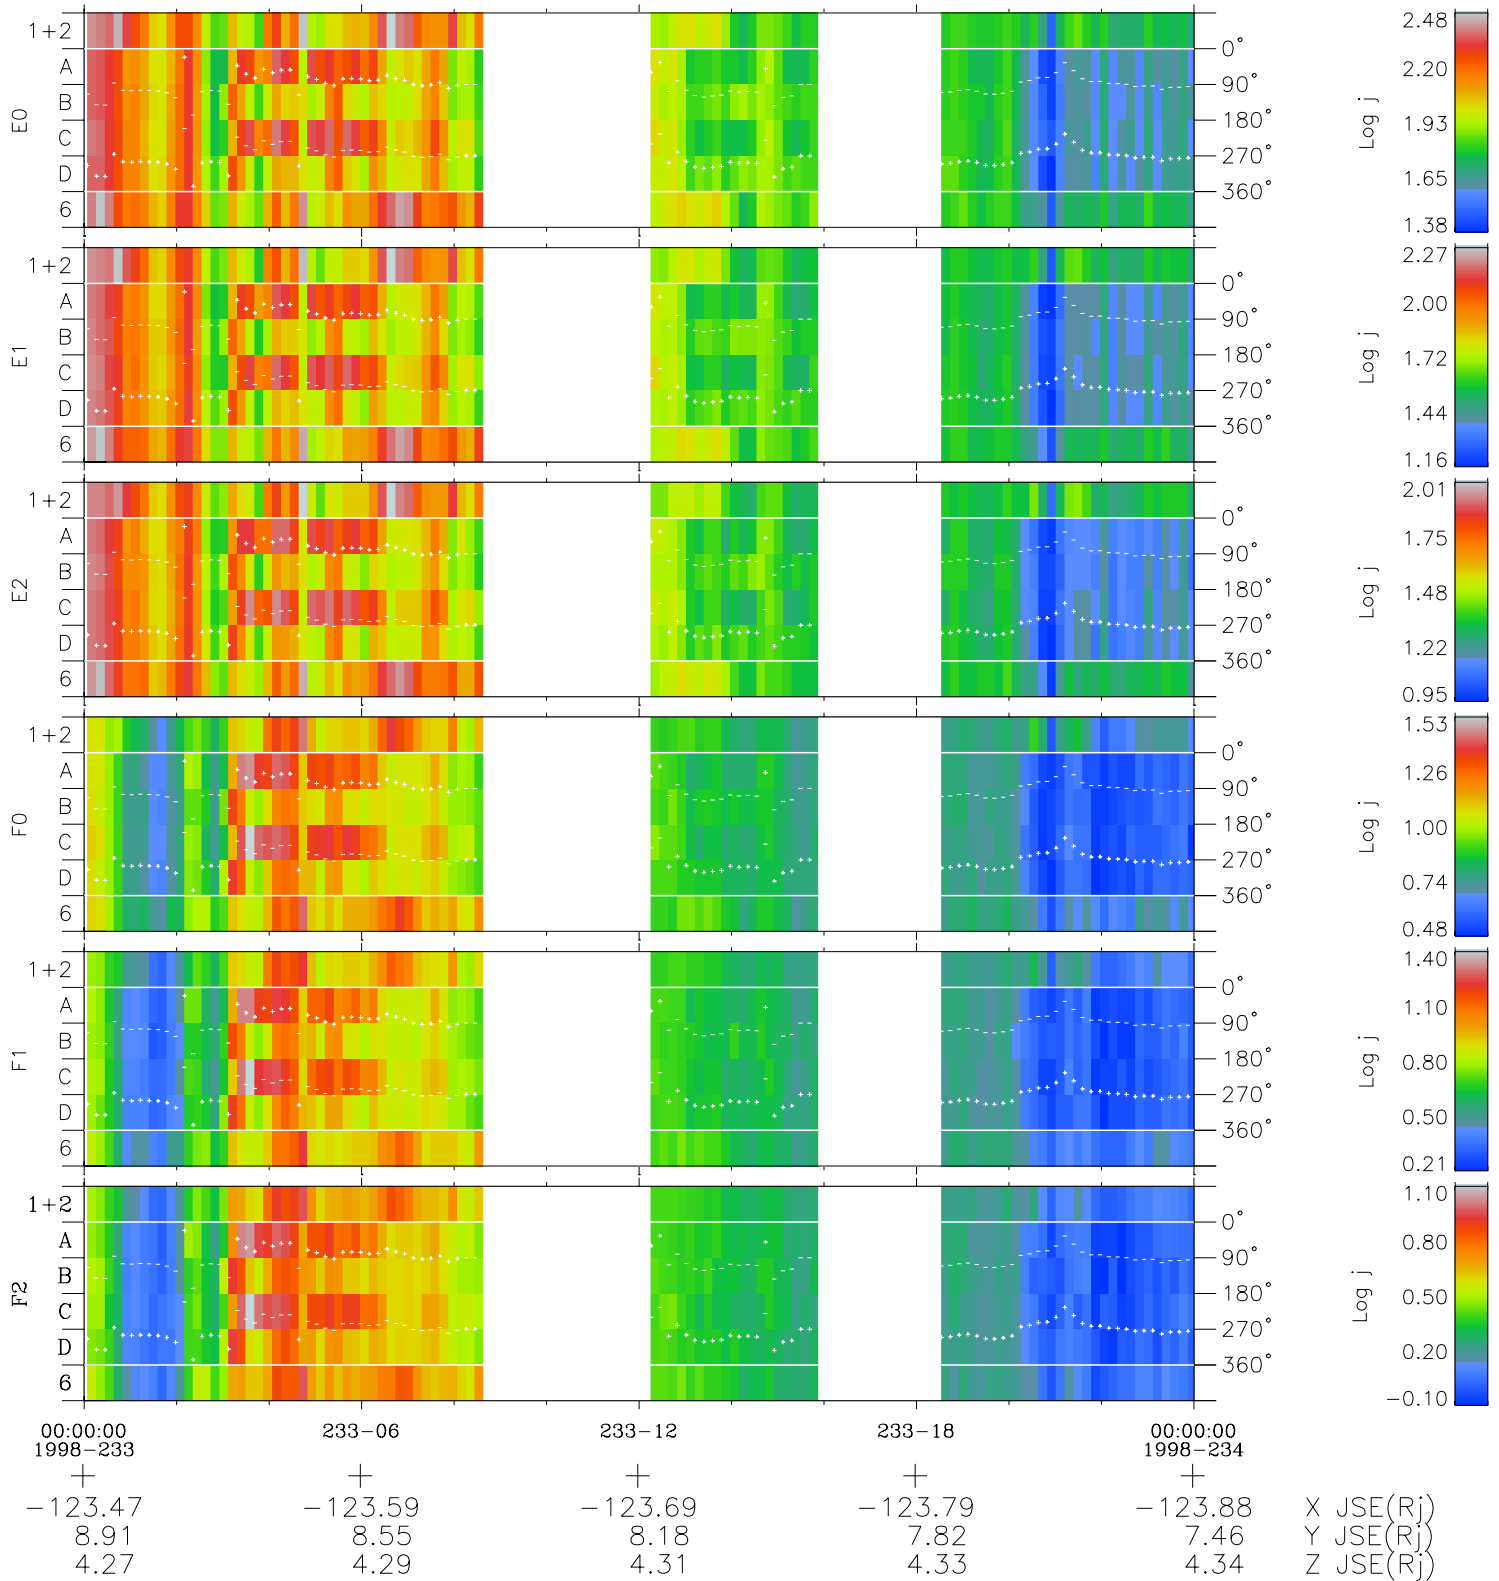

Galileo EPD Real Time Azimuth Anisotropies 98233

Software Version: RTAZIM_FLUX V 1.20
Data Production: 06-03-00
Plot Production: Sun Sep 16 11:46:36 2001
Color File: wondr3
Geofactor File: 1.1

- ◇ = Jupiter look direction
- = Corotation look direction