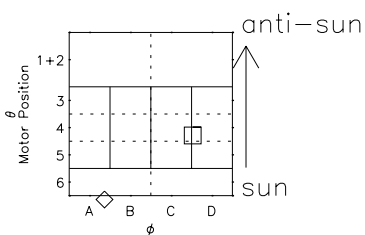

Galileo EPD Real Time Azimuth Anisotropies 98233

Software Version: RTAZIM_FLUX V 1.20
Data Production: 06-03-00
Plot Production: Sun Sep 16 11:46:36 2001
Color File: wondr3
Geofactor File: 1.1

- ◇ = Jupiter look direction
- = Corotation look direction