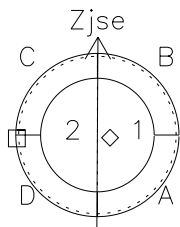

Galileo EPD Real Time Azimuth Anisotropies 98233

Software Version: RTAZIM_FLUX V 1.20
Data Production: 06-03-00
Plot Production: Sun Sep 16 11:46:36 2001
Color File: wondr3
Geofactor File: 1.1

- ◇ = Jupiter look direction
- = Corotation look direction