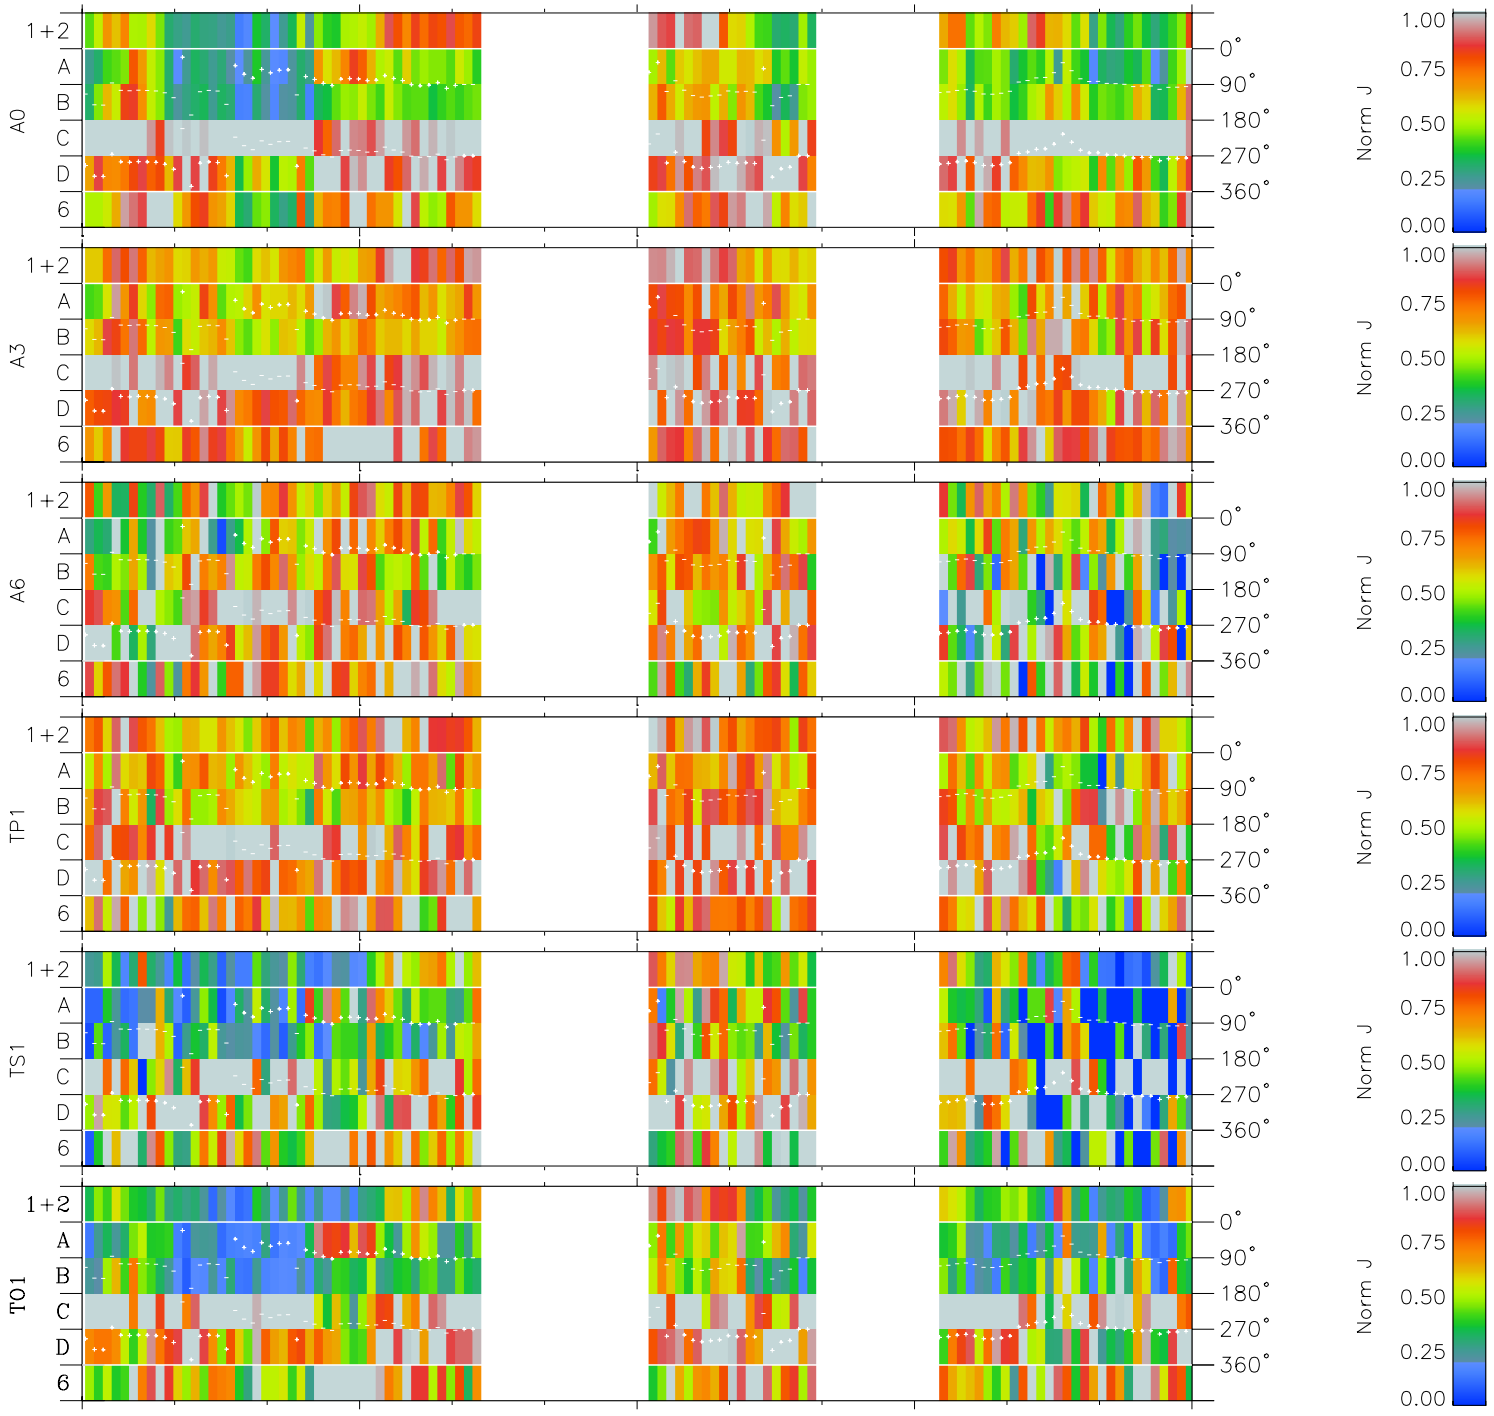

Galileo EPD Real Time Azimuth Anisotropies 98233

Software Version: RTAZIM_NORM V 1.20
 Data Production: 06-03-00
 Plot Production: Sun Sep 16 11:46:40 2001
 Color File: wondr3
 Geofactor File: 1.1

00:00:00 1998-233	233-06	233-12	233-18	00:00:00 1998-234	
+	+	+	+	+	
-123.47	-123.59	-123.69	-123.79	-123.88	X JSE(R_j)
8.91	8.55	8.18	7.82	7.46	Y JSE(R_j)
4.27	4.29	4.31	4.33	4.34	Z JSE(R_j)

- ◇ = Jupiter look direction
- = Corotation look direction