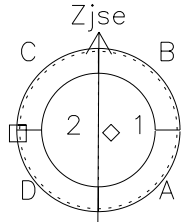

Galileo EPD Real Time Azimuth Anisotropies 98233

Software Version: RTAZIM_NORM V 1.20
 Data Production: 06-03-00
 Plot Production: Sun Sep 16 11:46:40 2001
 Color File: wondr3
 Geofactor File: 1.1

00:00:00 1998-233	233-06	233-12	233-18	00:00:00 1998-234	
+	+	+	+	+	
-123.47	-123.59	-123.69	-123.79	-123.88	X JSE(R_j)
8.91	8.55	8.18	7.82	7.46	Y JSE(R_j)
4.27	4.29	4.31	4.33	4.34	Z JSE(R_j)

- ◇ = Jupiter look direction
- = Corotation look direction