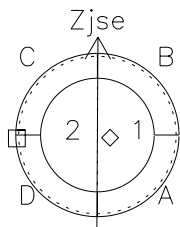

Galileo EPD Real Time Azimuth Anisotropies 98233

Software Version: RTAZIM_MEAN V 1.20
Data Production: 06-03-00
Plot Production: Sun Sep 16 11:46:24 2001
Color File: wondr3
Geofactor File: 1.1

◇ = Jupiter look direction
□ = Corotation look direction