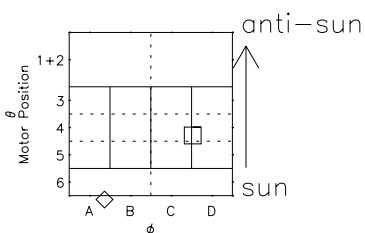

Galileo EPD Real Time Azimuth Anisotropies 98233

Software Version: RTAZIM_MEAN V 1.20
Data Production: 06-03-00
Plot Production: Sun Sep 16 11:46:24 2001
Color File: wondr3
Geofactor File: 1.1

◇ = Jupiter look direction
□ = Corotation look direction