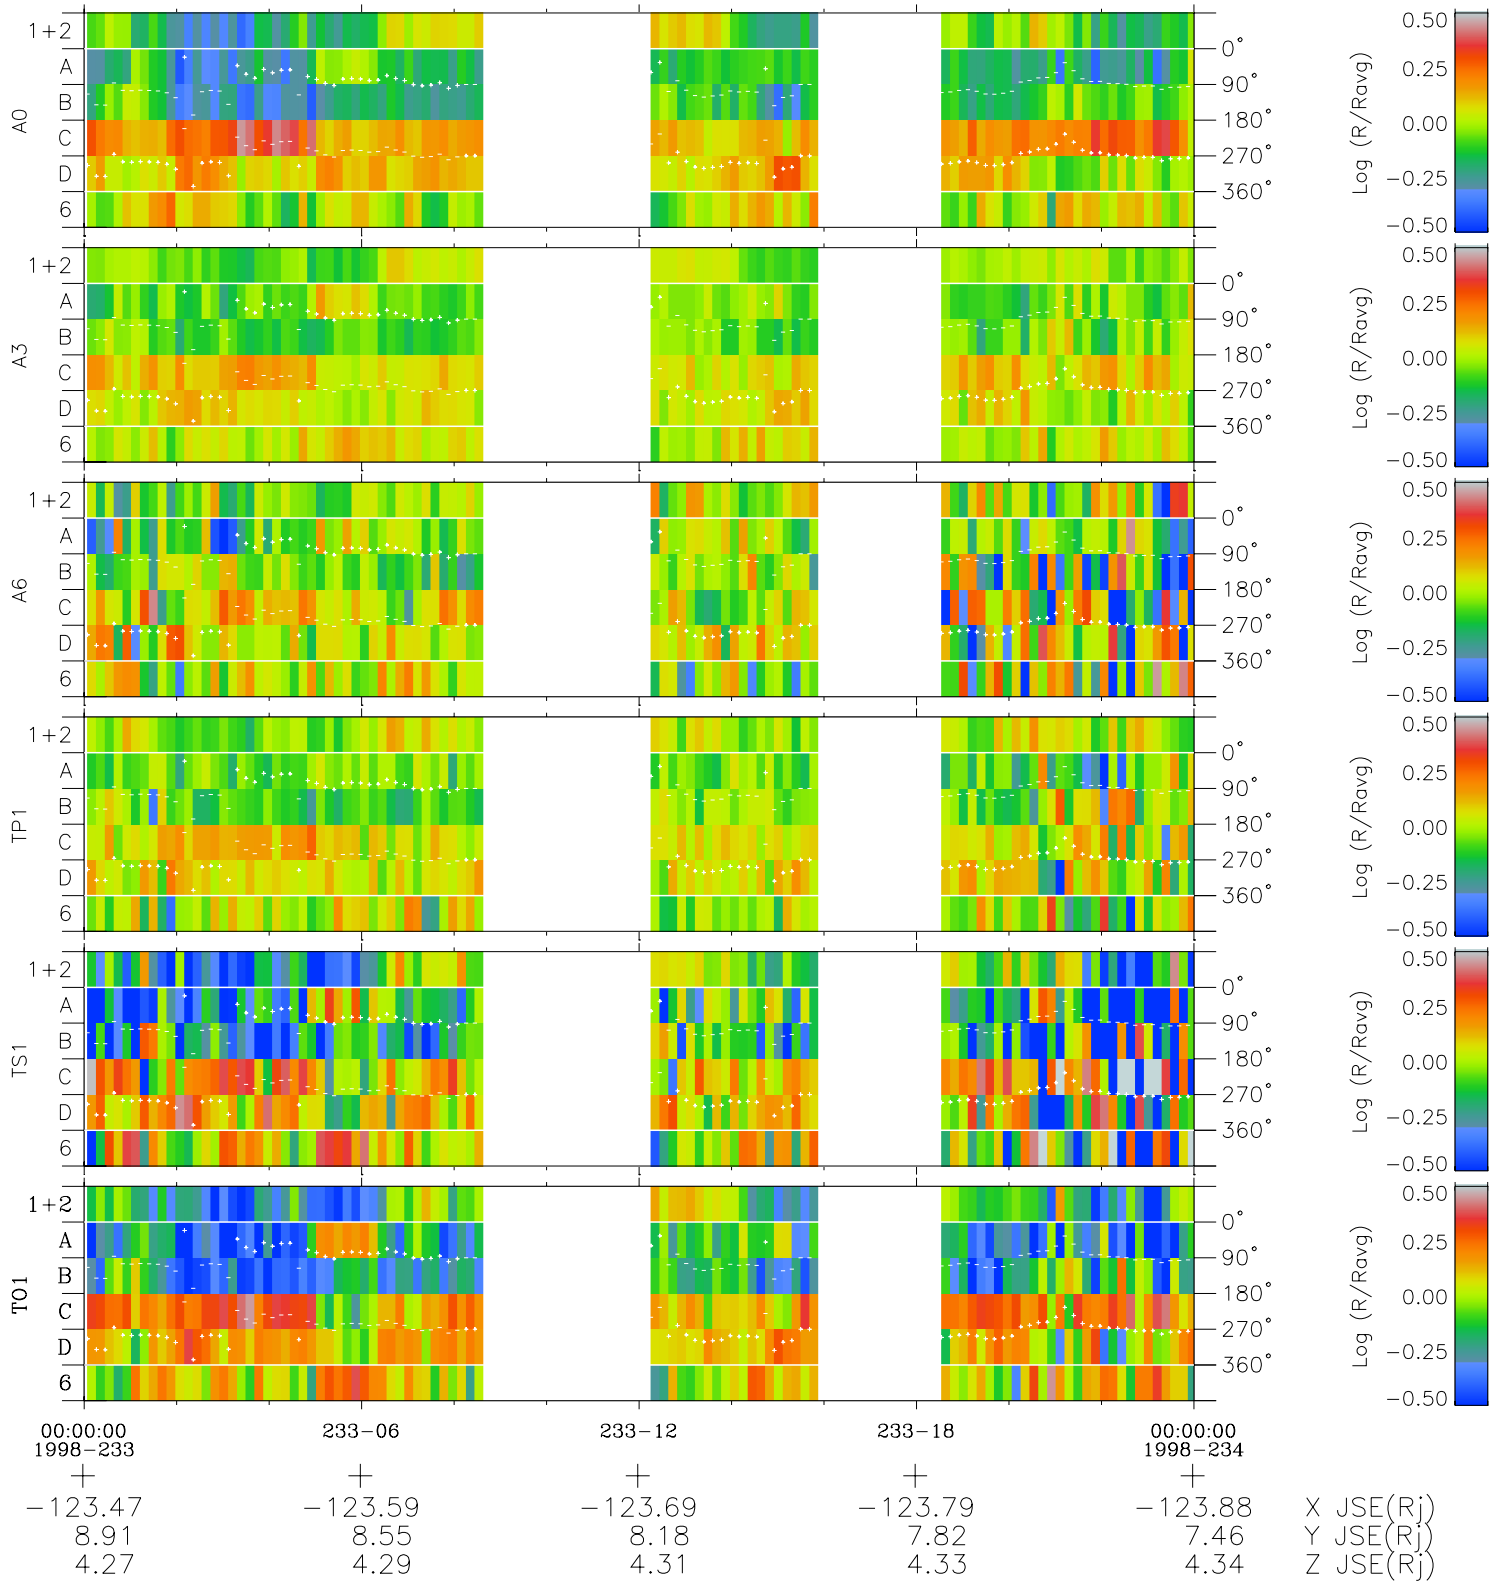

Galileo EPD Real Time Azimuth Anisotropies 98233

Software Version: RTAZIM_MEAN V 1.20
Data Production: 06-03-00
Plot Production: Sun Sep 16 11:46:24 2001
Color File: wondr3
Geofactor File: 1.1

◇ = Jupiter look direction
□ = Corotation look direction