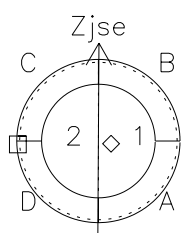

Galileo EPD Real Time Azimuth Anisotropies 98233

Software Version: RTAZIM_FLUX V 1.20
 Data Production: 06-03-00
 Plot Production: Sun Sep 16 11:46:32 2001
 Color File: wondr3
 Geofactor File: 1.1

00:00:00 1998-233	233-06	233-12	233-18	00:00:00 1998-234	
+	+	+	+	+	
-123.47	-123.59	-123.69	-123.79	-123.88	X JSE(R _j)
8.91	8.55	8.18	7.82	7.46	Y JSE(R _j)
4.27	4.29	4.31	4.33	4.34	Z JSE(R _j)

- ◇ = Jupiter look direction
- = Corotation look direction