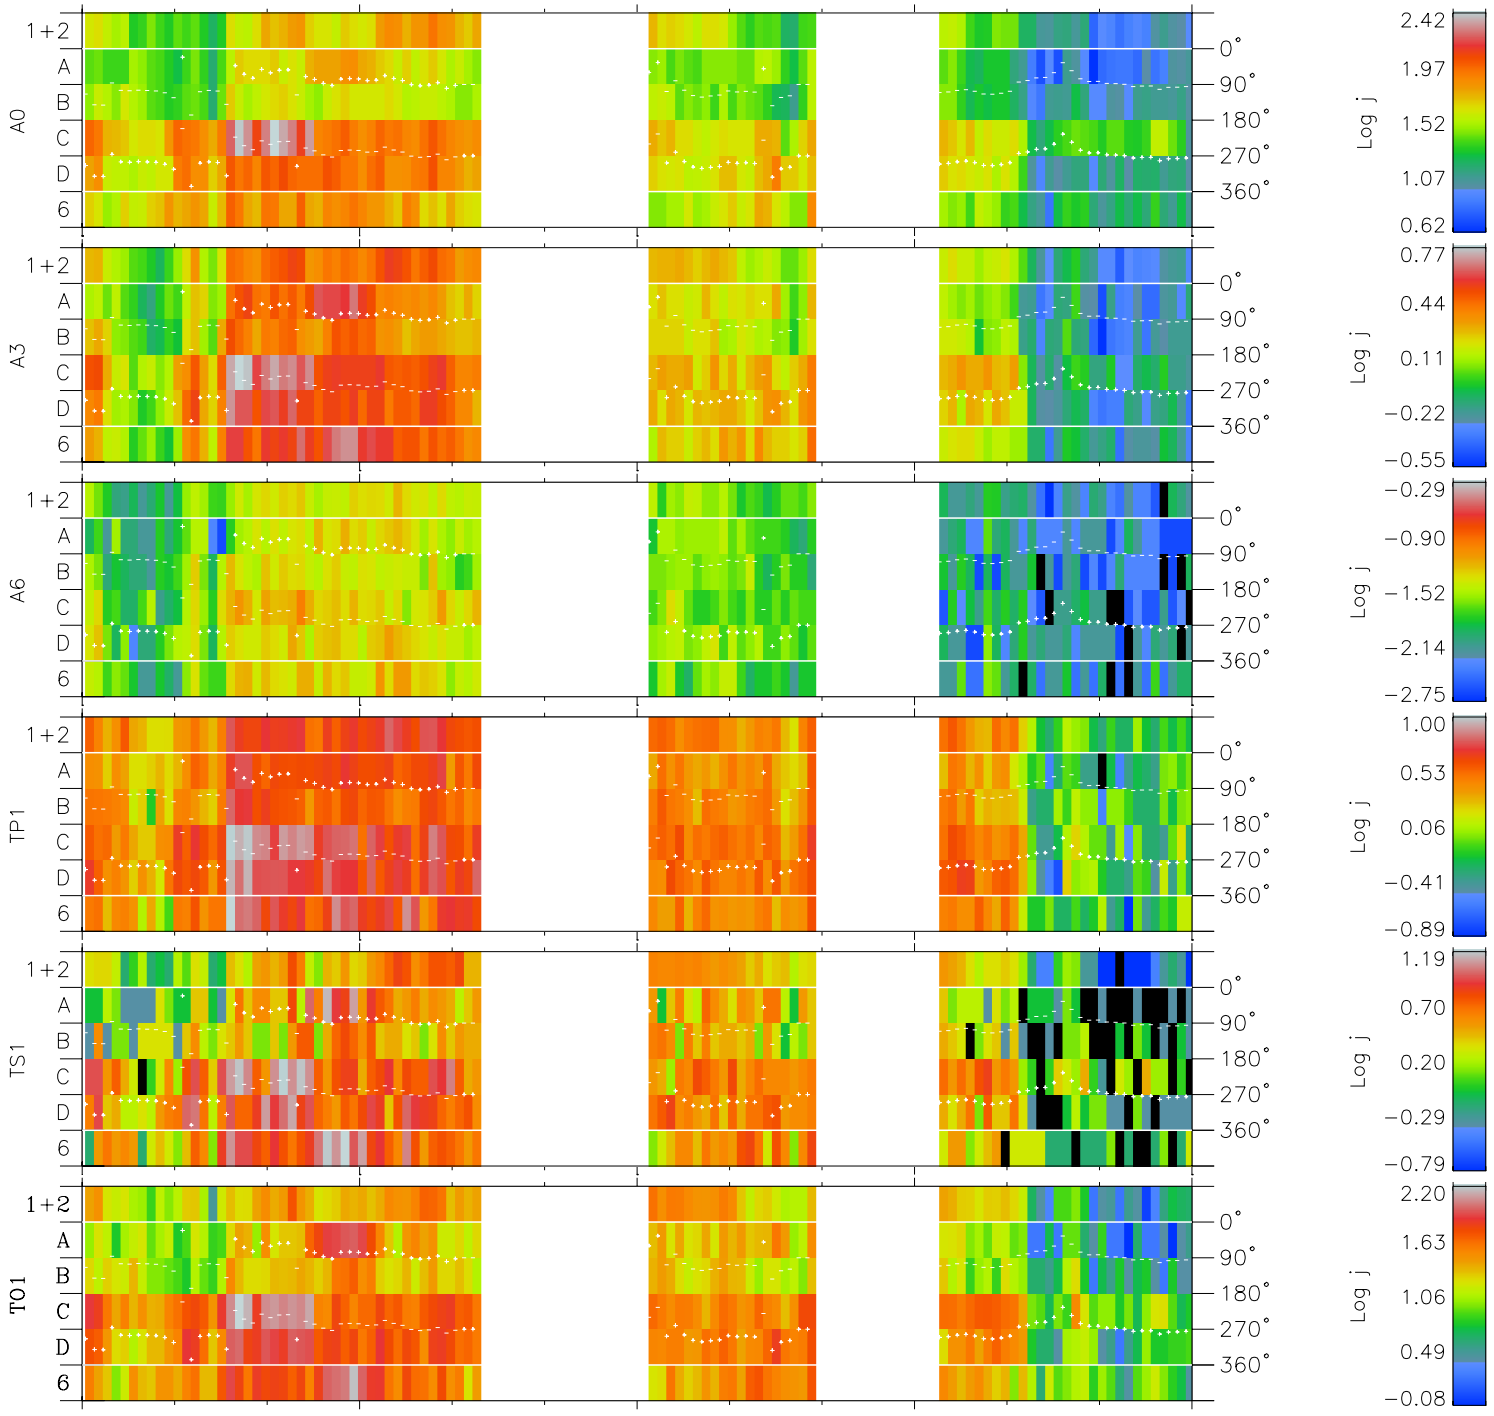

Galileo EPD Real Time Azimuth Anisotropies 98233

Software Version: RTAZIM_FLUX V 1.20
 Data Production: 06-03-00
 Plot Production: Sun Sep 16 11:46:32 2001
 Color File: wondr3
 Geofactor File: 1.1

00:00:00 1998-233	233-06	233-12	233-18	00:00:00 1998-234	
+	+	+	+	+	
-123.47	-123.59	-123.69	-123.79	-123.88	X JSE(R _j)
8.91	8.55	8.18	7.82	7.46	Y JSE(R _j)
4.27	4.29	4.31	4.33	4.34	Z JSE(R _j)

- ◇ = Jupiter look direction
- = Corotation look direction