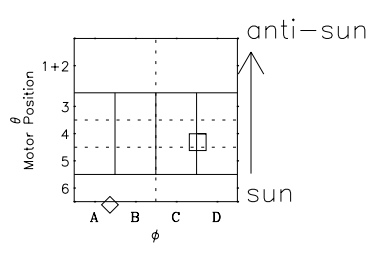

Galileo EPD Real Time Omni Spectrum 98232

Software Version: RTSPEC_OMNI V 1.20
 Data Production: 06-03-00
 Plot Production: Sun Sep 16 11:37:16 2001
 Color File: wondr3
 Geofactor File: 1.1

◇ = Jupiter look direction
 □ = Corotation look direction