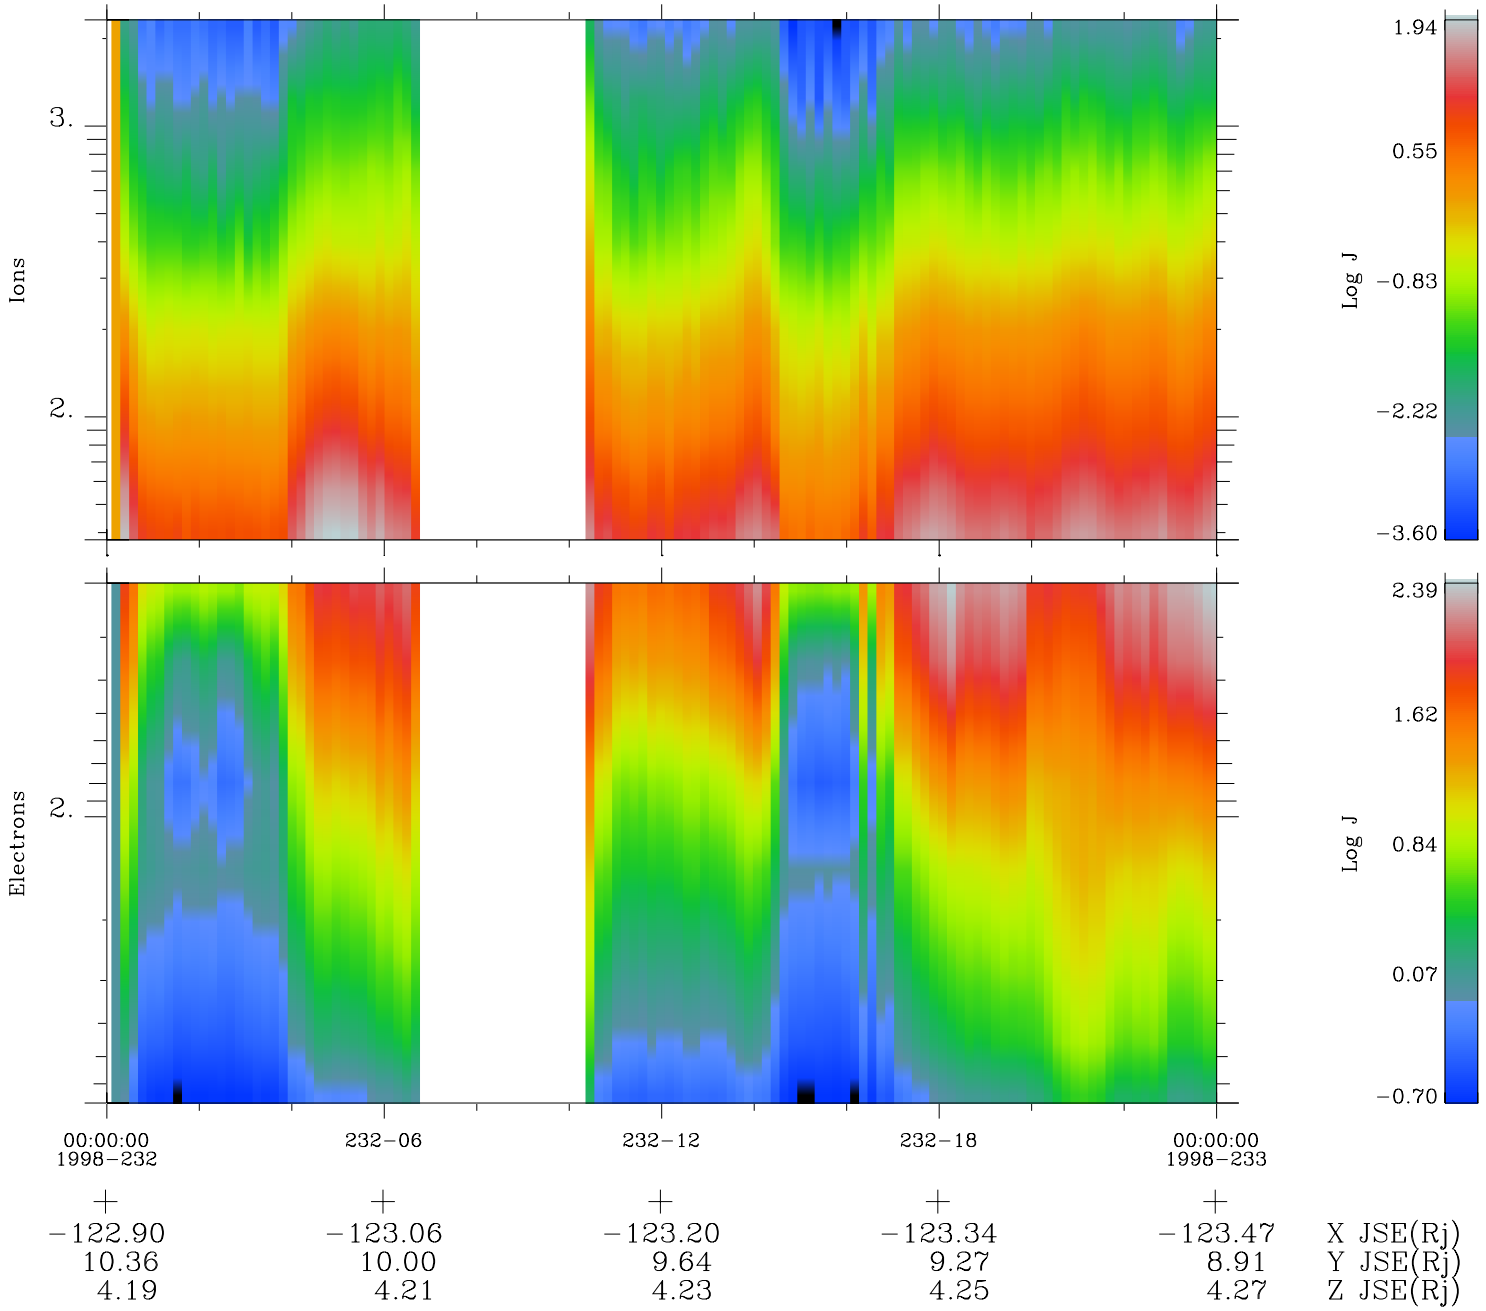

Galileo EPD Real Time Omni Spectrum 98232

Software Version: RTSPEC_OMNI V 1.20
 Data Production: 06-03-00
 Plot Production: Sun Sep 16 11:37:16 2001
 Color File: wondr3
 Geofactor File: 1.1

◇ = Jupiter look direction
 □ = Corotation look direction