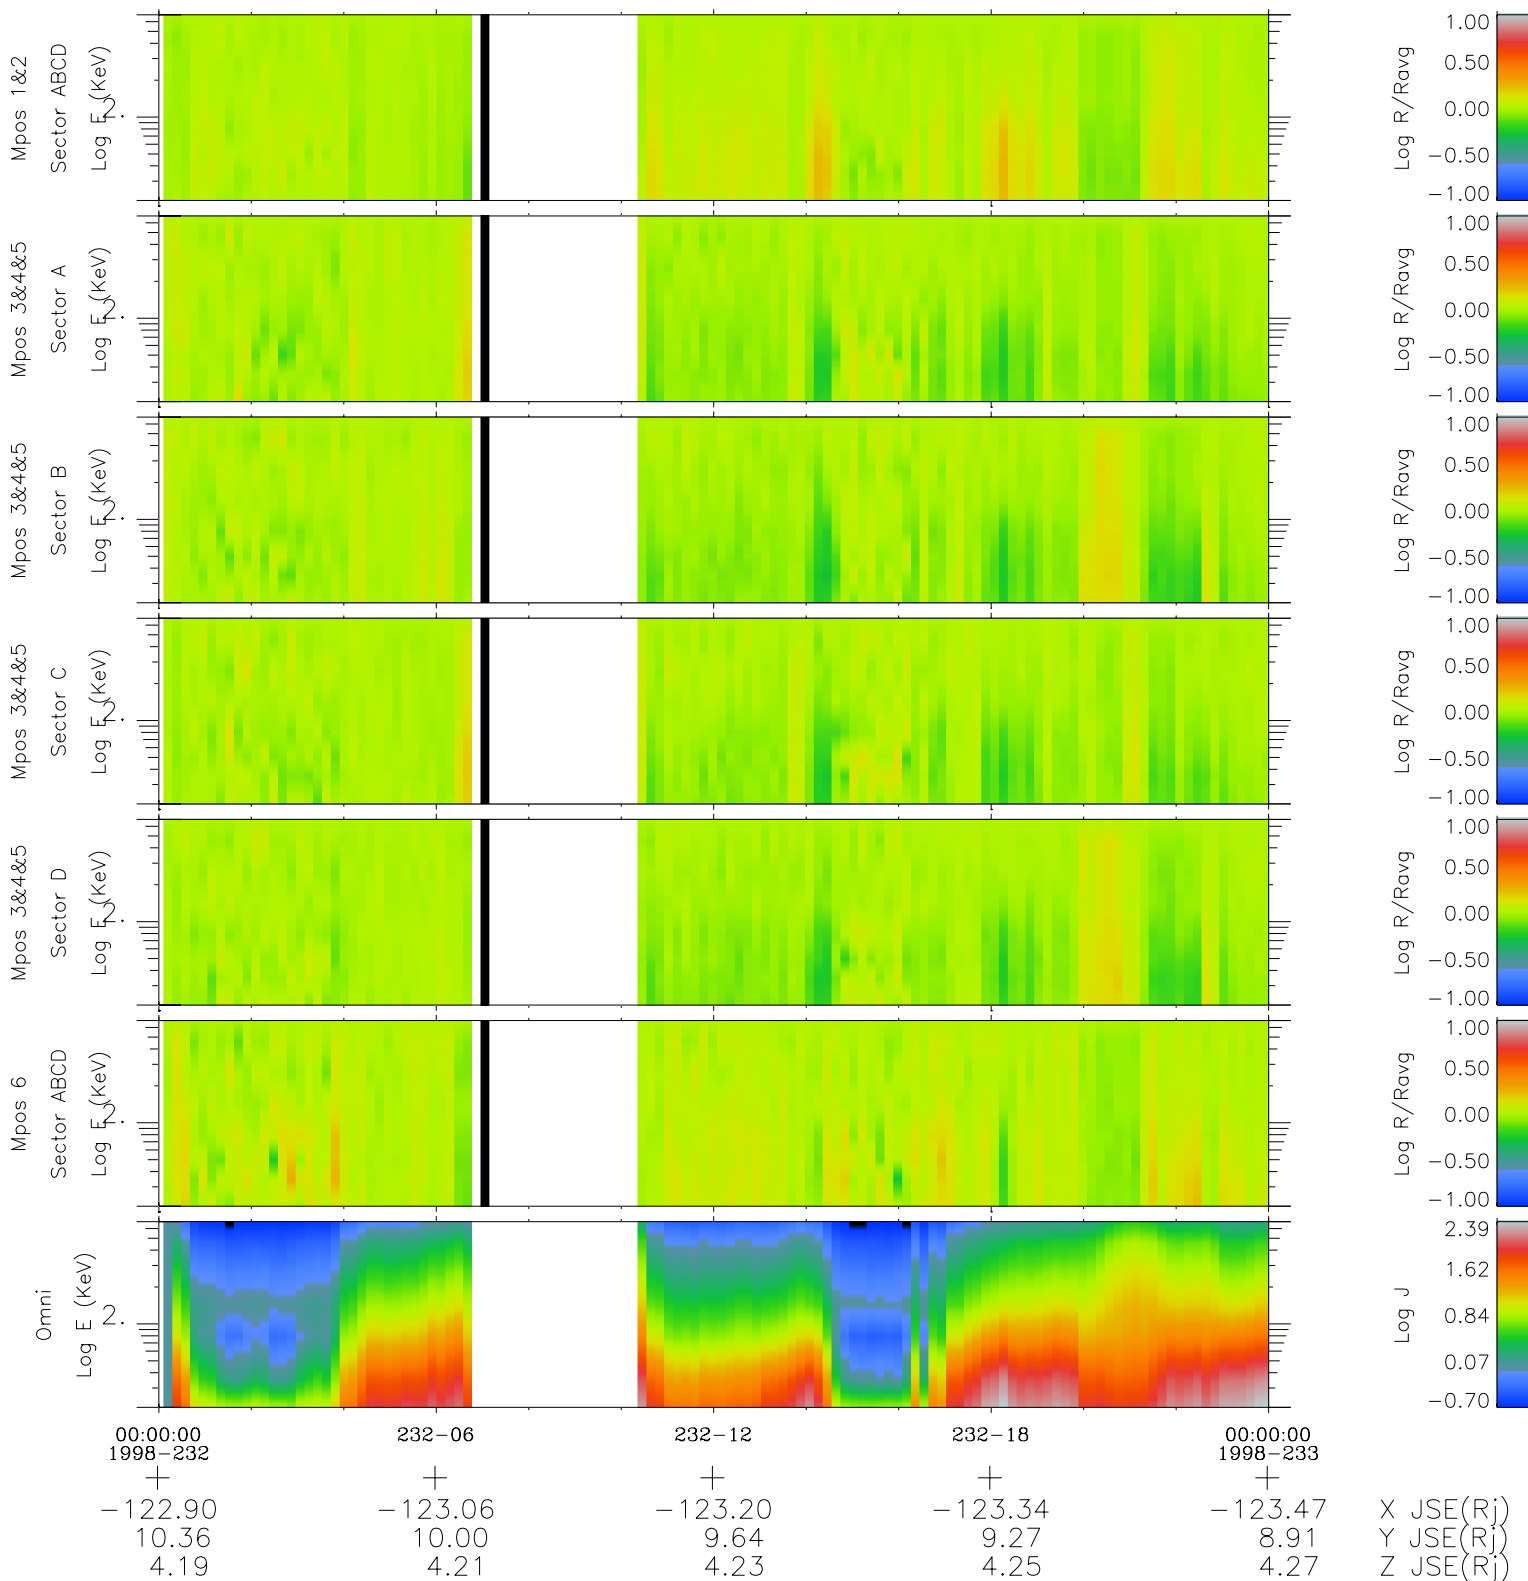

Galileo EPD Real Time R6 Electrons Spectra 98232

Software Version: RTSPEC_R6 V 1.20
 Data Production: 06-03-00
 Plot Production: Sun Sep 16 11:37:11 2001
 Color File: wondr3
 Geofactor File: 1.1

- ◇ = Jupiter look direction
- = Corotation look direction