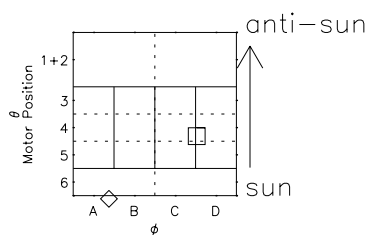

Galileo EPD Real Time R6 Electrons Spectra 98232

Software Version: RTSPEC_R6 V 1.20
 Data Production: 06-03-00
 Plot Production: Sun Sep 16 11:37:11 2001
 Color File: wondr3
 Geofactor File: 1.1

- ◇ = Jupiter look direction
- = Corotation look direction