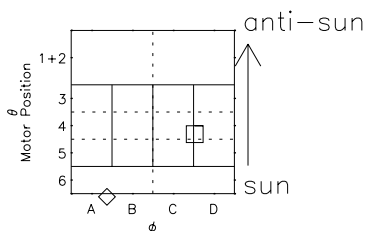

Galileo EPD Real Time R6 Ions Spectra 98232

Software Version: RTSPEC_R6 V 1.20
 Data Production: 06-03-00
 Plot Production: Sun Sep 16 11:37:05 2001
 Color File: wondr3
 Geofactor File: 1.1

◇ = Jupiter look direction
 □ = Corotation look direction