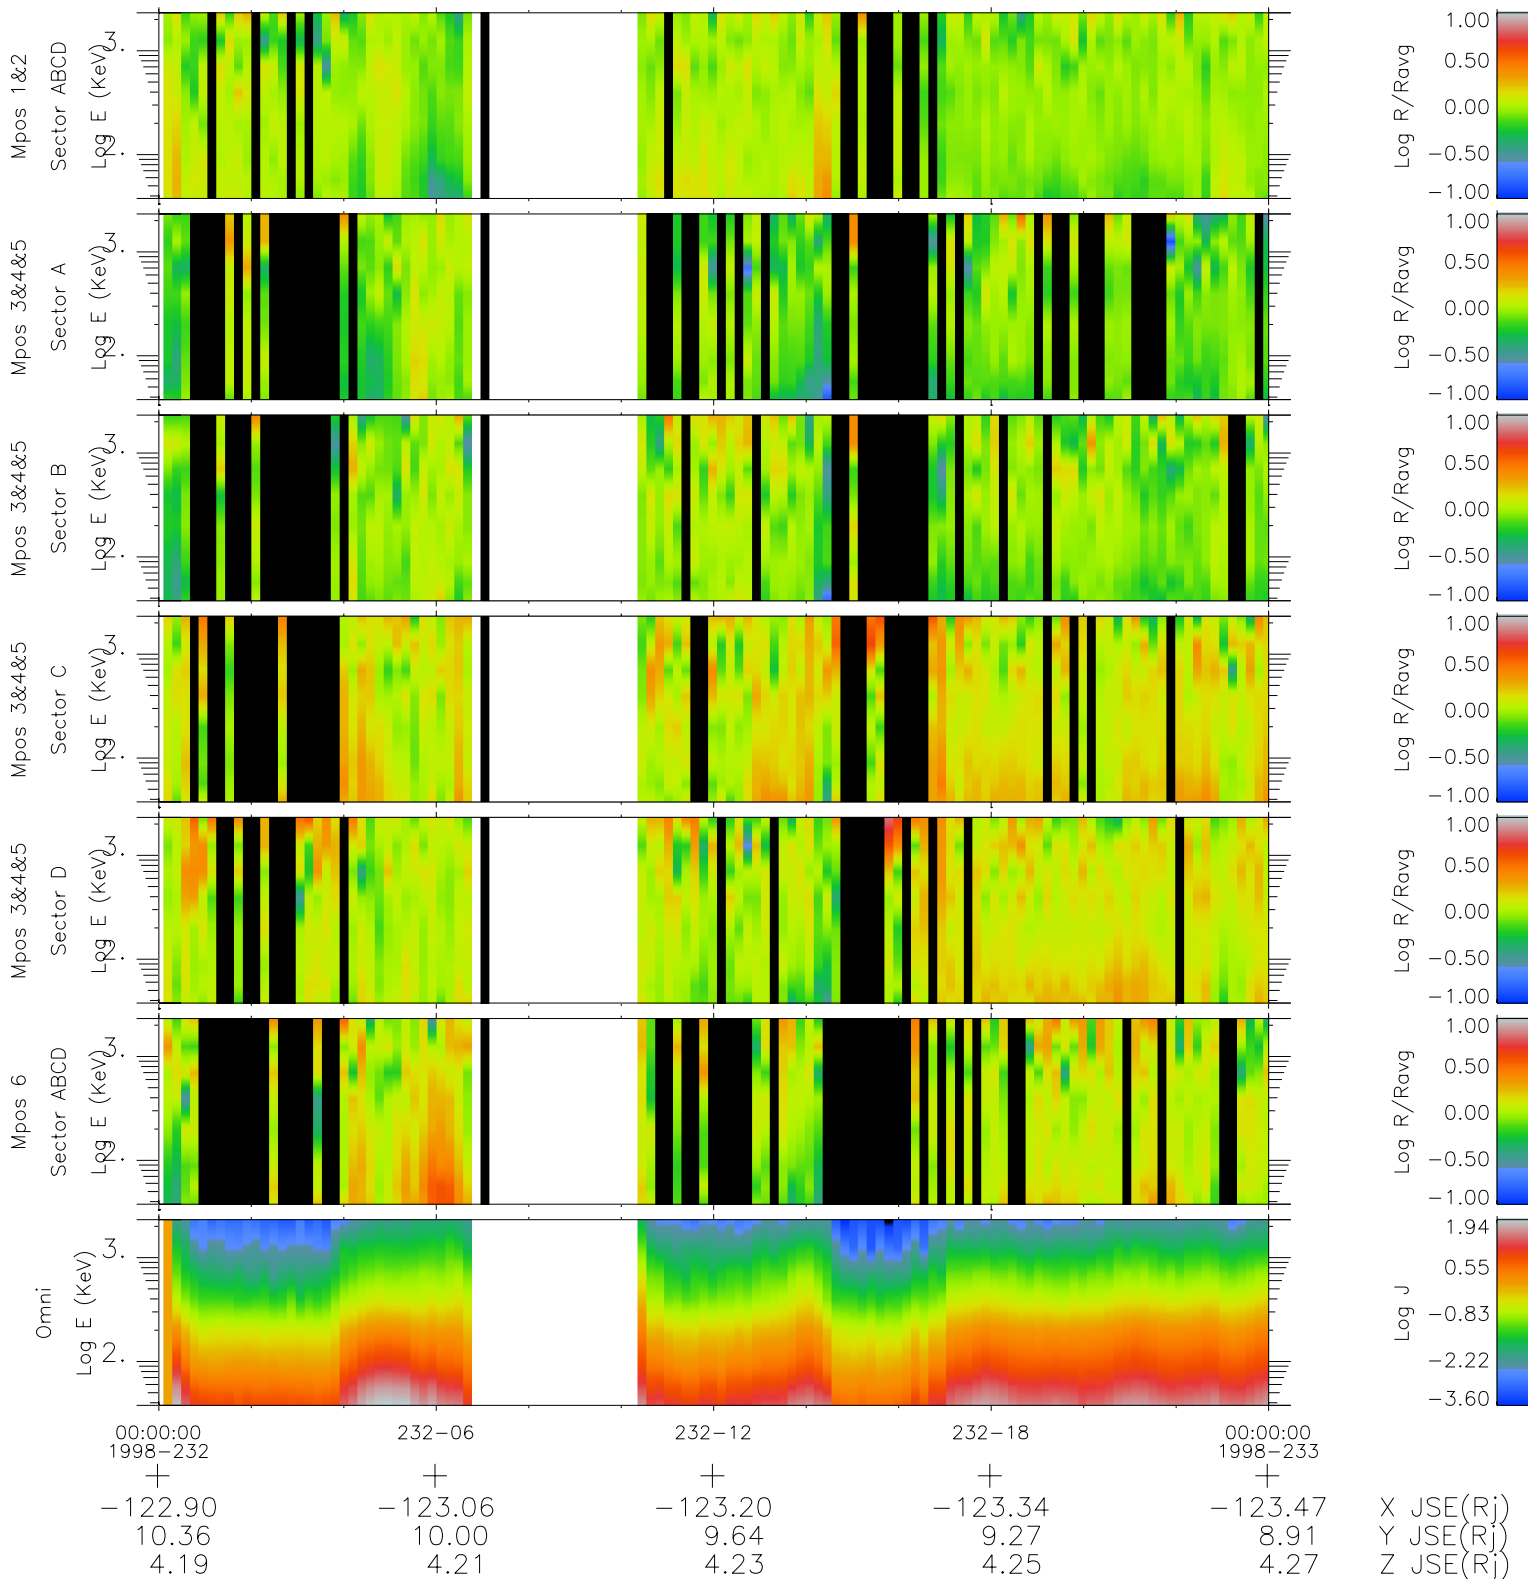

Galileo EPD Real Time R6 Ions Spectra 98232

Software Version: RTSPEC_R6 V 1.20
 Data Production: 06-03-00
 Plot Production: Sun Sep 16 11:37:05 2001
 Color File: wondr3
 Geofactor File: 1.1

◇ = Jupiter look direction
 □ = Corotation look direction