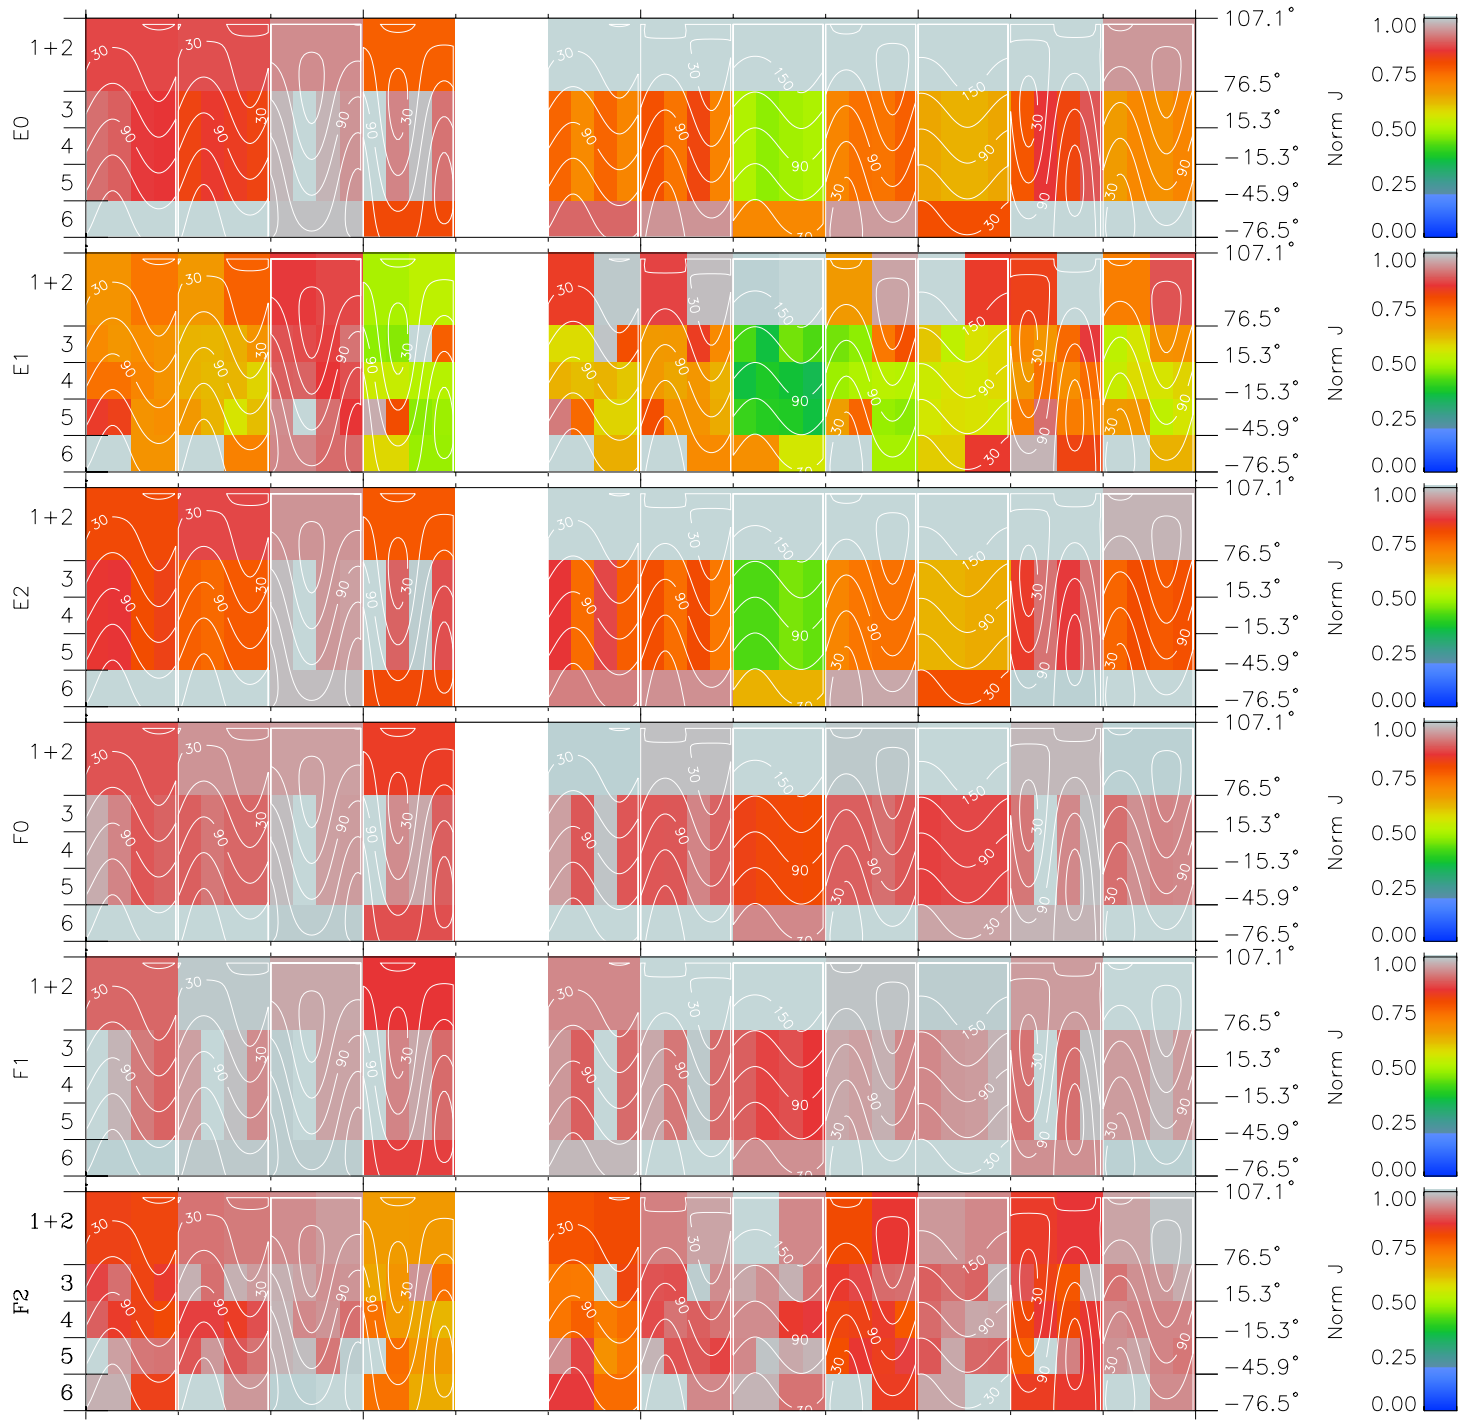

Galileo EPD Real Time All-Sky Anisotropies 98232

Software Version: RTSKY_NORM V 1.20
 Data Production: 06-03-00
 Plot Production: Sun Sep 16 11:37:56 2001
 Color File: wondr3
 Geofactor File: 1.1

00:00:00 1998-232	232-06	232-12	232-18	00:00:00 1998-233	
+	+	+	+	+	
-122.90	-123.06	-123.20	-123.34	-123.47	X JSE(R _j)
10.36	10.00	9.64	9.27	8.91	Y JSE(R _j)
4.19	4.21	4.23	4.25	4.27	Z JSE(R _j)

- ◇ = Jupiter look direction
- = Corotation look direction