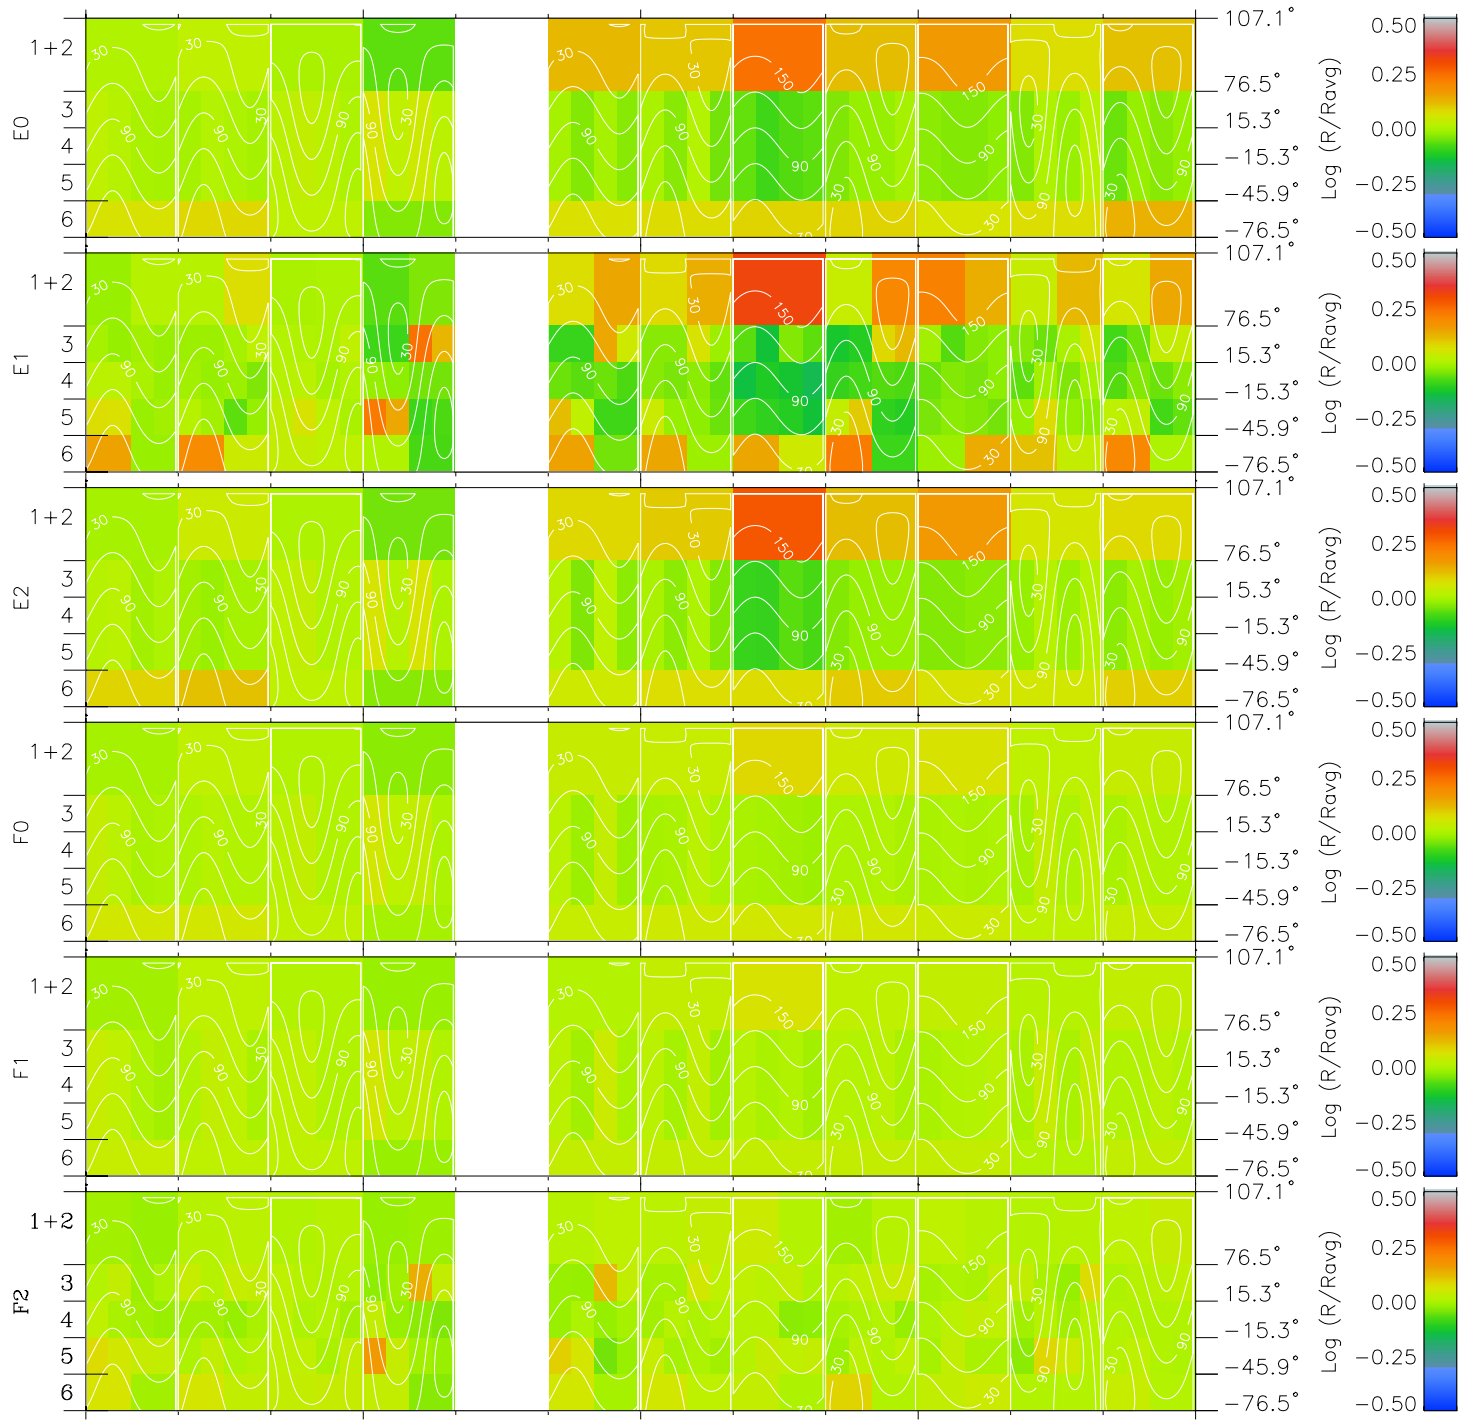

# Galileo EPD Real Time All-Sky Anisotropies 98232

Software Version: RTSKY\_MEAN V 1.20  
 Data Production: 06-03-00  
 Plot Production: Sun Sep 16 11:37:30 2001  
 Color File: wondr3  
 Geofactor File: 1.1

00:00:00 1998-232	232-06	232-12	232-18	00:00:00 1998-233	
+	+	+	+	+	
-122.90	-123.06	-123.20	-123.34	-123.47	X JSE(R <sub>j</sub> )
10.36	10.00	9.64	9.27	8.91	Y JSE(R <sub>j</sub> )
4.19	4.21	4.23	4.25	4.27	Z JSE(R <sub>j</sub> )

- ◇ = Jupiter look direction
- = Corotation look direction