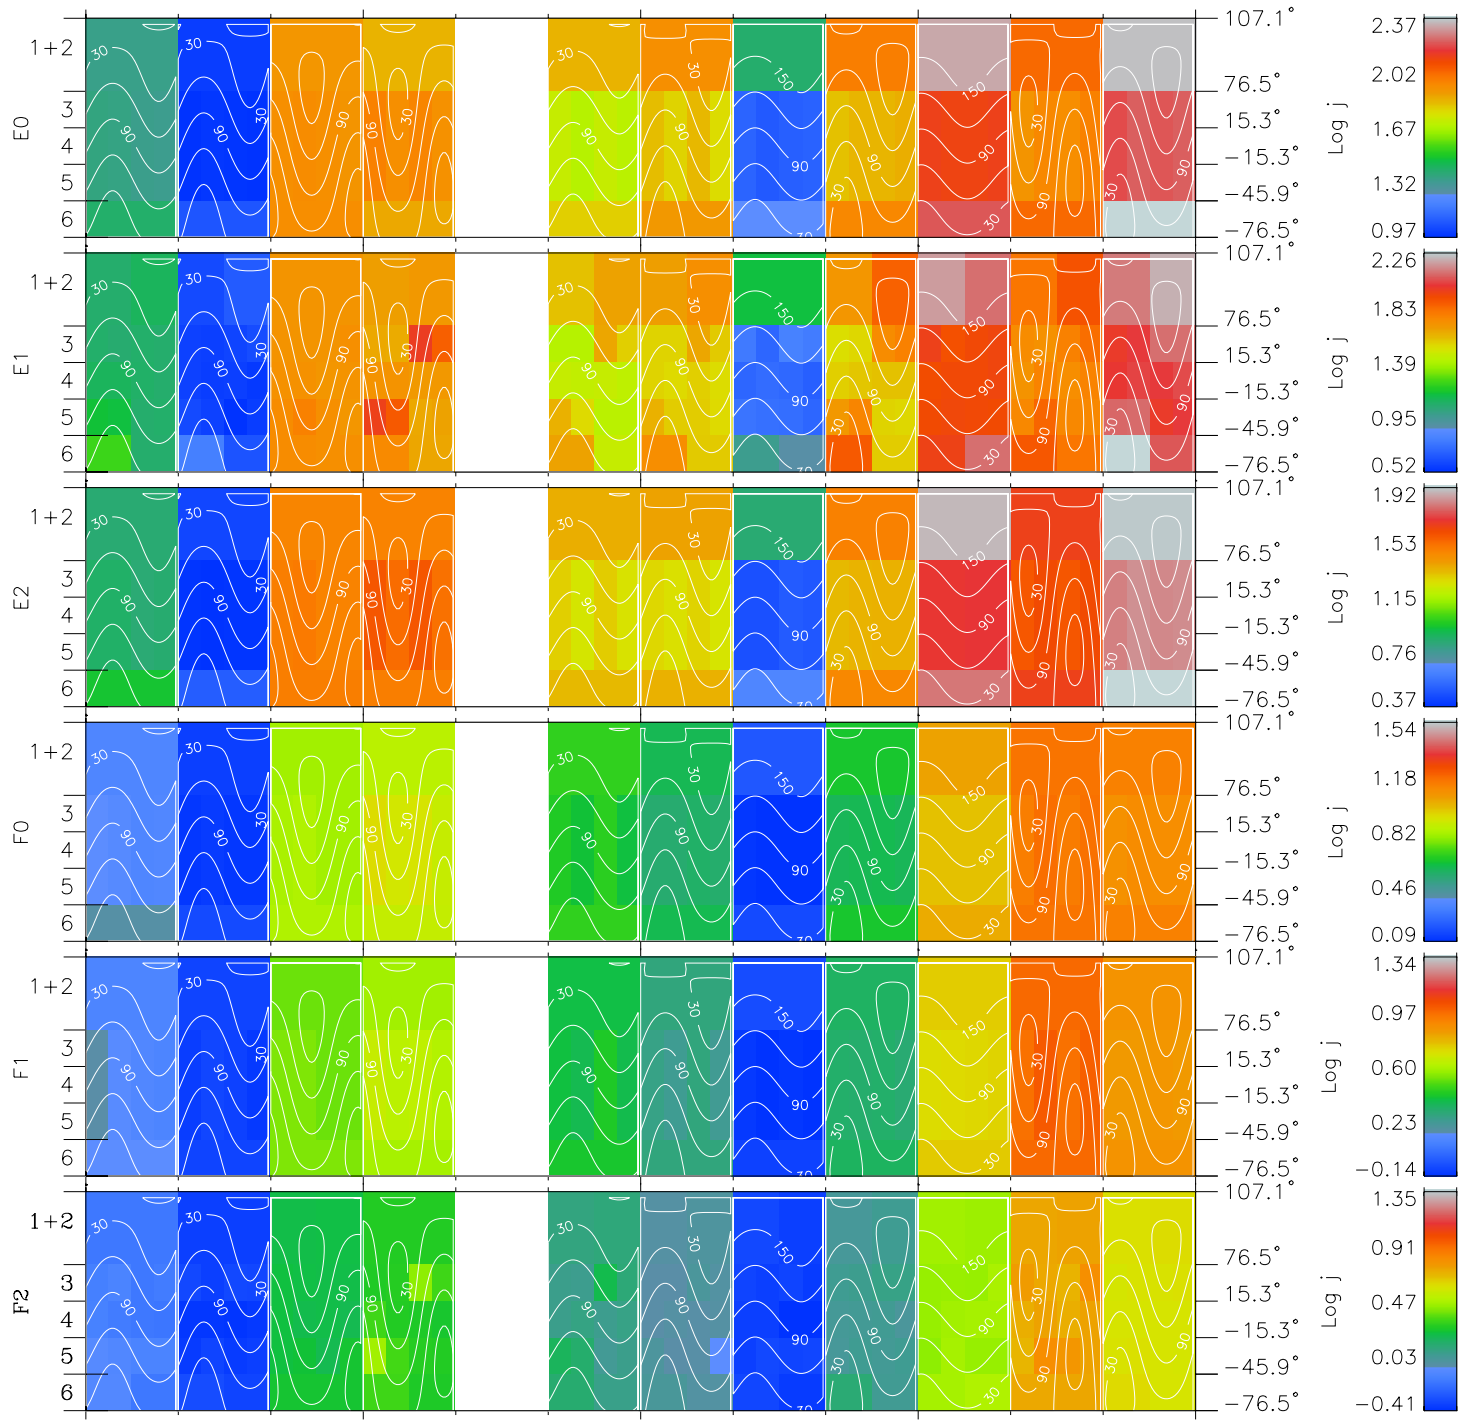

Galileo EPD Real Time All-Sky Anisotropies 98232

Software Version: RTSKY_FLUX V 1.20
 Data Production: 06-03-00
 Plot Production: Sun Sep 16 11:37:43 2001
 Color File: wondr3
 Geofactor File: 1.1

00:00:00 1998-232	232-06	232-12	232-18	00:00:00 1998-233	X JSE(R _j)
+ -122.90	+ -123.06	+ -123.20	+ -123.34	+ -123.47	Y JSE(R _j)
10.36	10.00	9.64	9.27	8.91	Z JSE(R _j)
4.19	4.21	4.23	4.25	4.27	

- ◇ = Jupiter look direction
- = Corotation look direction