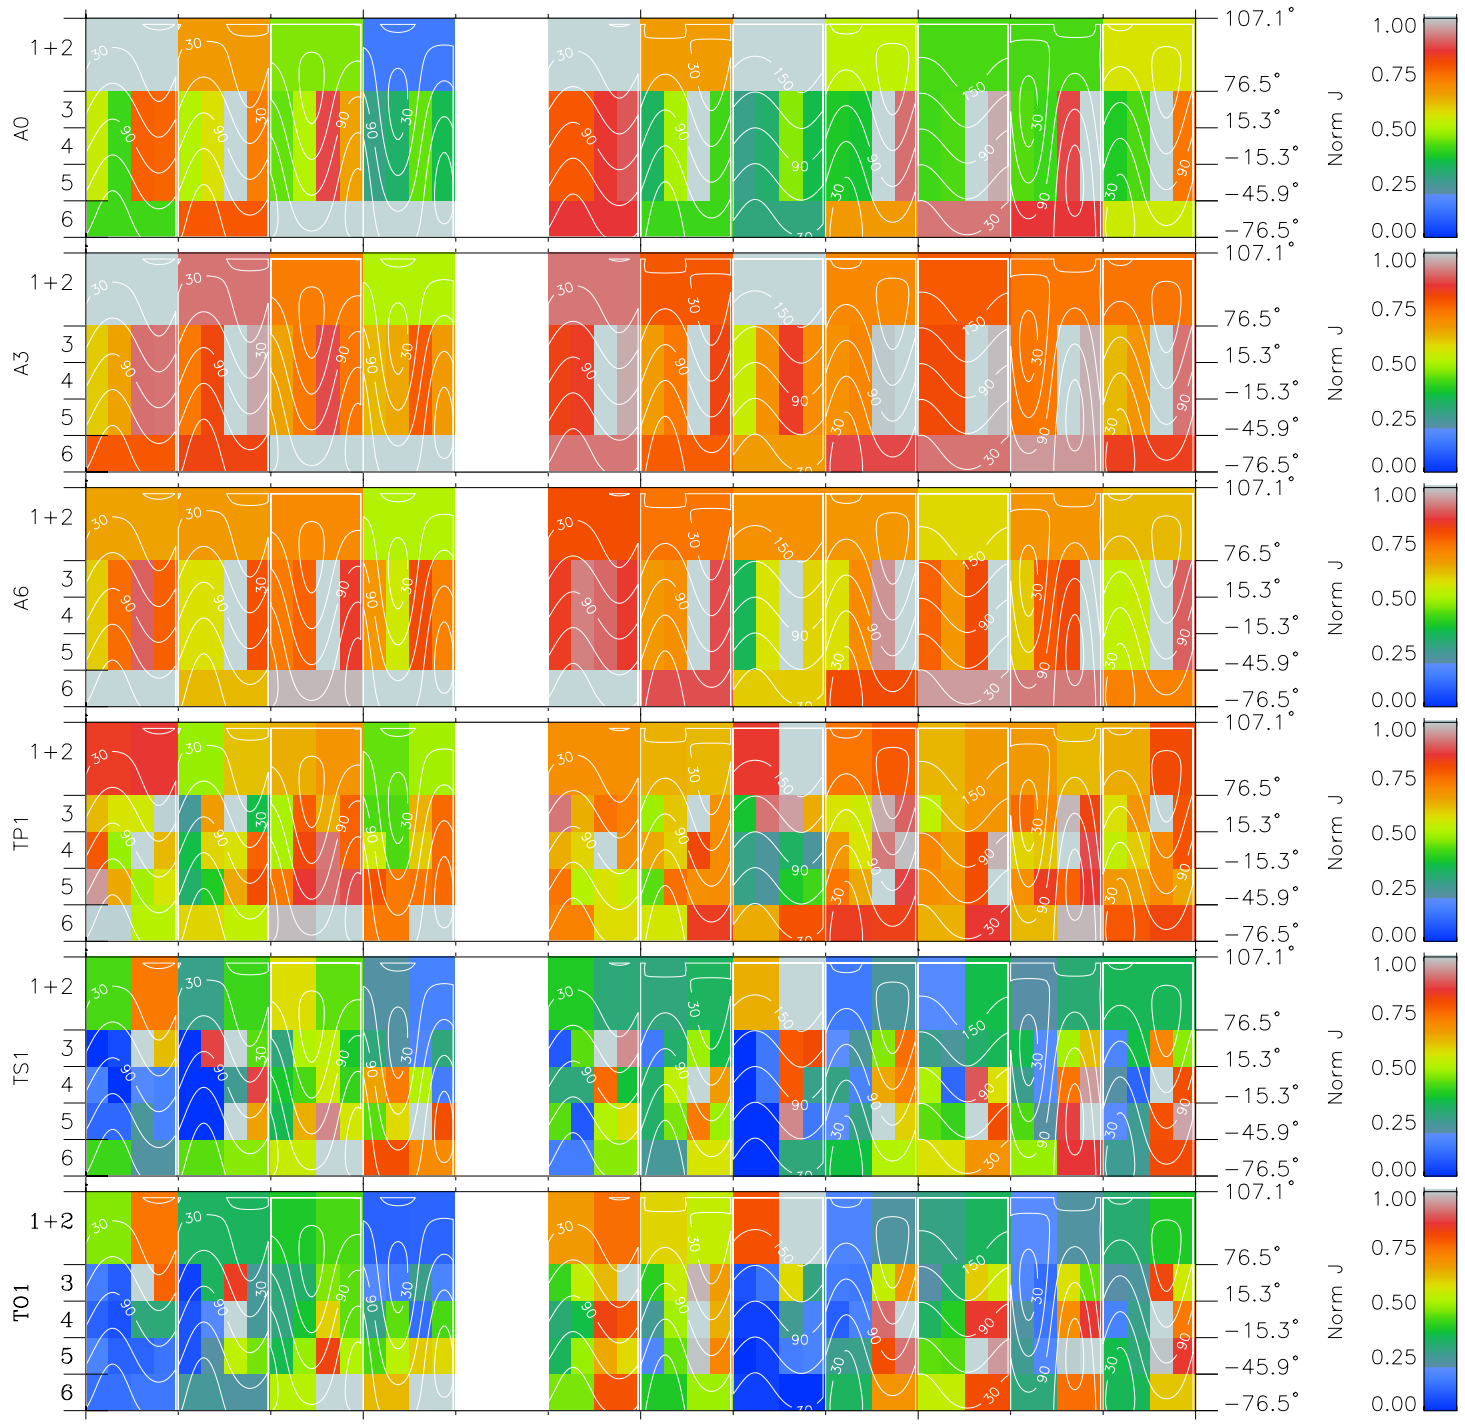

# Galileo EPD Real Time All-Sky Anisotropies 98232

Software Version: RTSKY\_NORM V 1.20  
 Data Production: 06-03-00  
 Plot Production: Sun Sep 16 11:37:50 2001  
 Color File: wondr3  
 Geofactor File: 1.1

00:00:00 1998-232	232-06	232-12	232-18	00:00:00 1998-233	
+	+	+	+	+	
-122.90	-123.06	-123.20	-123.34	-123.47	X JSE(R <sub>j</sub> )
10.36	10.00	9.64	9.27	8.91	Y JSE(R <sub>j</sub> )
4.19	4.21	4.23	4.25	4.27	Z JSE(R <sub>j</sub> )

- ◇ = Jupiter look direction
- = Corotation look direction