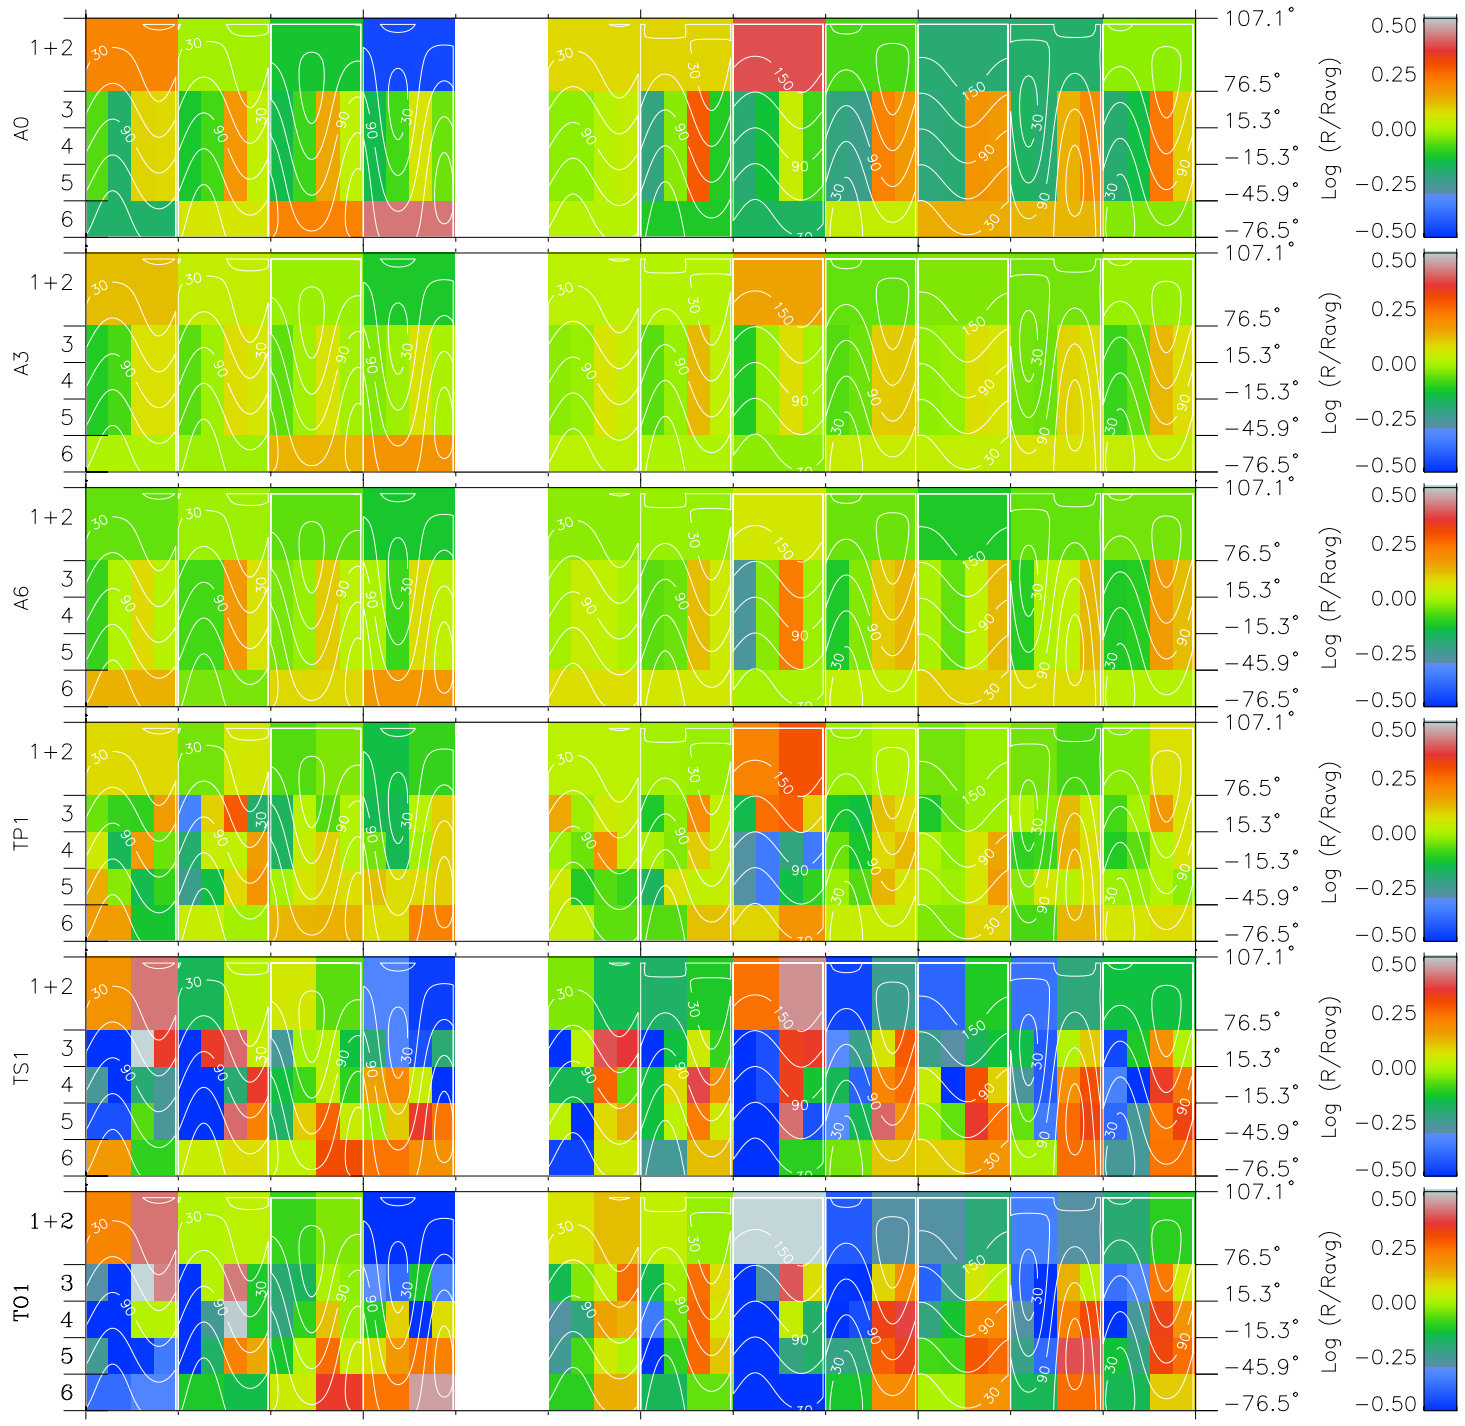

Galileo EPD Real Time All-Sky Anisotropies 98232

Software Version: RTSKY_MEAN V 1.20
 Data Production: 06-03-00
 Plot Production: Sun Sep 16 11:37:23 2001
 Color File: wondr3
 Geofactor File: 1.1

00:00:00 1998-232	232-06	232-12	232-18	00:00:00 1998-233	
+	+	+	+	+	
-122.90	-123.06	-123.20	-123.34	-123.47	X JSE(R _j)
10.36	10.00	9.64	9.27	8.91	Y JSE(R _j)
4.19	4.21	4.23	4.25	4.27	Z JSE(R _j)

- ◇ = Jupiter look direction
- = Corotation look direction