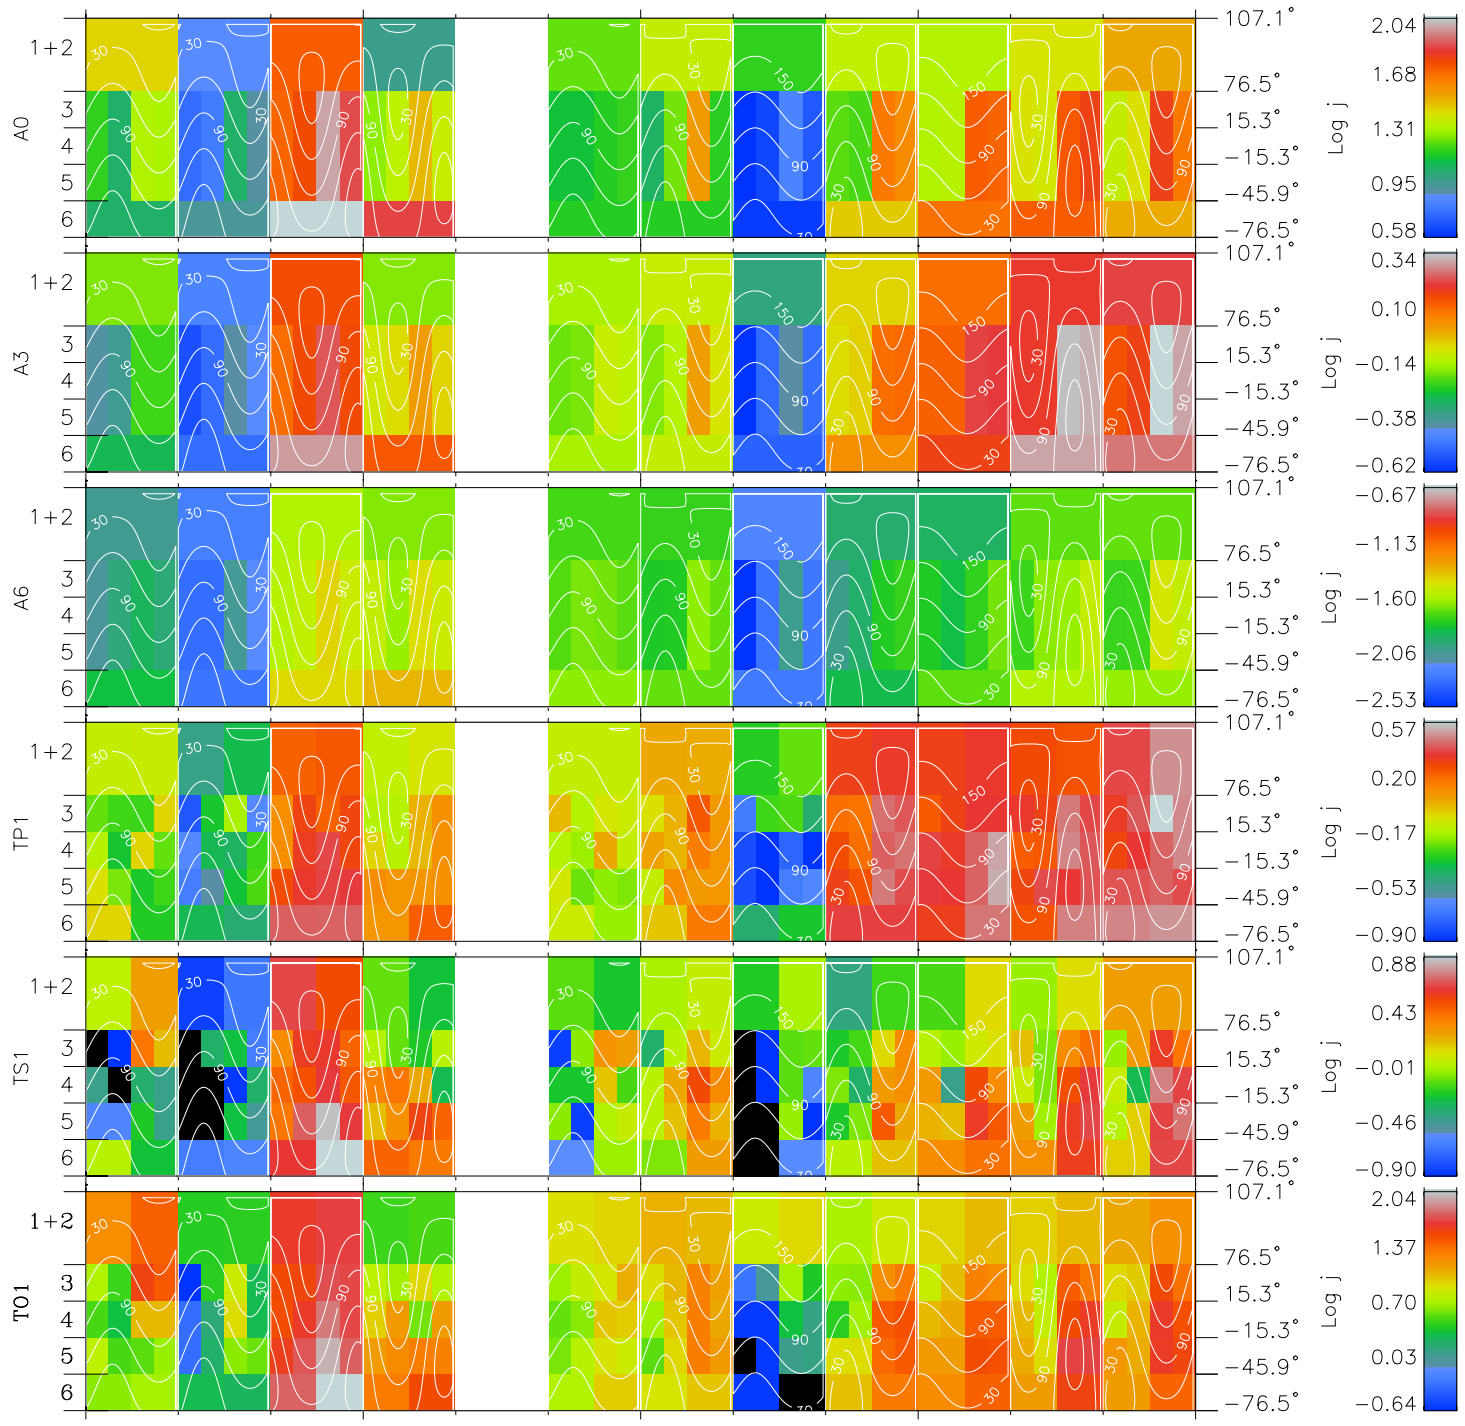

Galileo EPD Real Time All-Sky Anisotropies 98232

Software Version: RTSKY_FLUX V 1.20
 Data Production: 06-03-00
 Plot Production: Sun Sep 16 11:37:37 2001
 Color File: wondr3
 Geofactor File: 1.1

00:00:00 1998-232	232-06	232-12	232-18	00:00:00 1998-233	X JSE(R _j)
+ -122.90	+ -123.06	+ -123.20	+ -123.34	+ -123.47	Y JSE(R _j)
10.36	10.00	9.64	9.27	8.91	Z JSE(R _j)
4.19	4.21	4.23	4.25	4.27	

- \diamond = Jupiter look direction
- \square = Corotation look direction