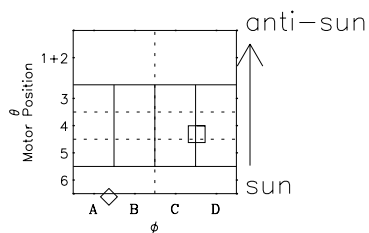

# Galileo EPD Real-Time Omni 98232

Software Version: RTLINE\_OMNI V 1.20  
Data Production: 06-03-00  
Plot Production: Sun Sep 16 11:39:05 2001

- ◇ = Jupiter look direction
- = Corotation look direction