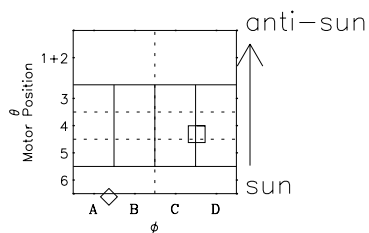

Galileo EPD Real-Time Omni 98232

Software Version: RTLINE_OMNI V 1.20
Data Production: 06-03-00
Plot Production: Sun Sep 16 11:39:05 2001

- ◇ = Jupiter look direction
- = Corotation look direction