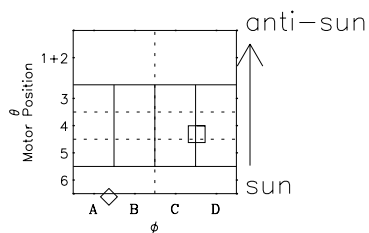

Galileo EPD Real-Time Omni 98232

Software Version: RTLINE_OMNI V 1.20
Data Production: 06-03-00
Plot Production: Sun Sep 16 11:39:04 2001

- ◇ = Jupiter look direction
- = Corotation look direction