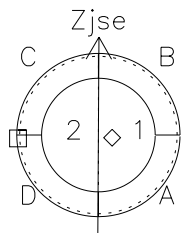

Galileo EPD Real-Time Six-Sector 98232

Software Version: RTLINE_R6 V 1.20
Data Production: 06-03-00
Plot Production: Sun Sep 16 11:39:13 2001

◇ = Jupiter look direction
□ = Corotation look direction