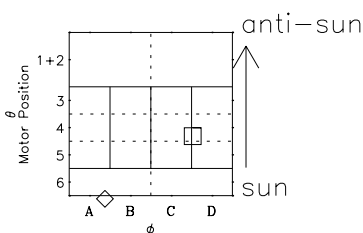

Galileo EPD Real-Time Six-Sector 98232

Software Version: RTLINE_R6 V 1.20
Data Production: 06-03-00
Plot Production: Sun Sep 16 11:39:13 2001

◇ = Jupiter look direction
□ = Corotation look direction