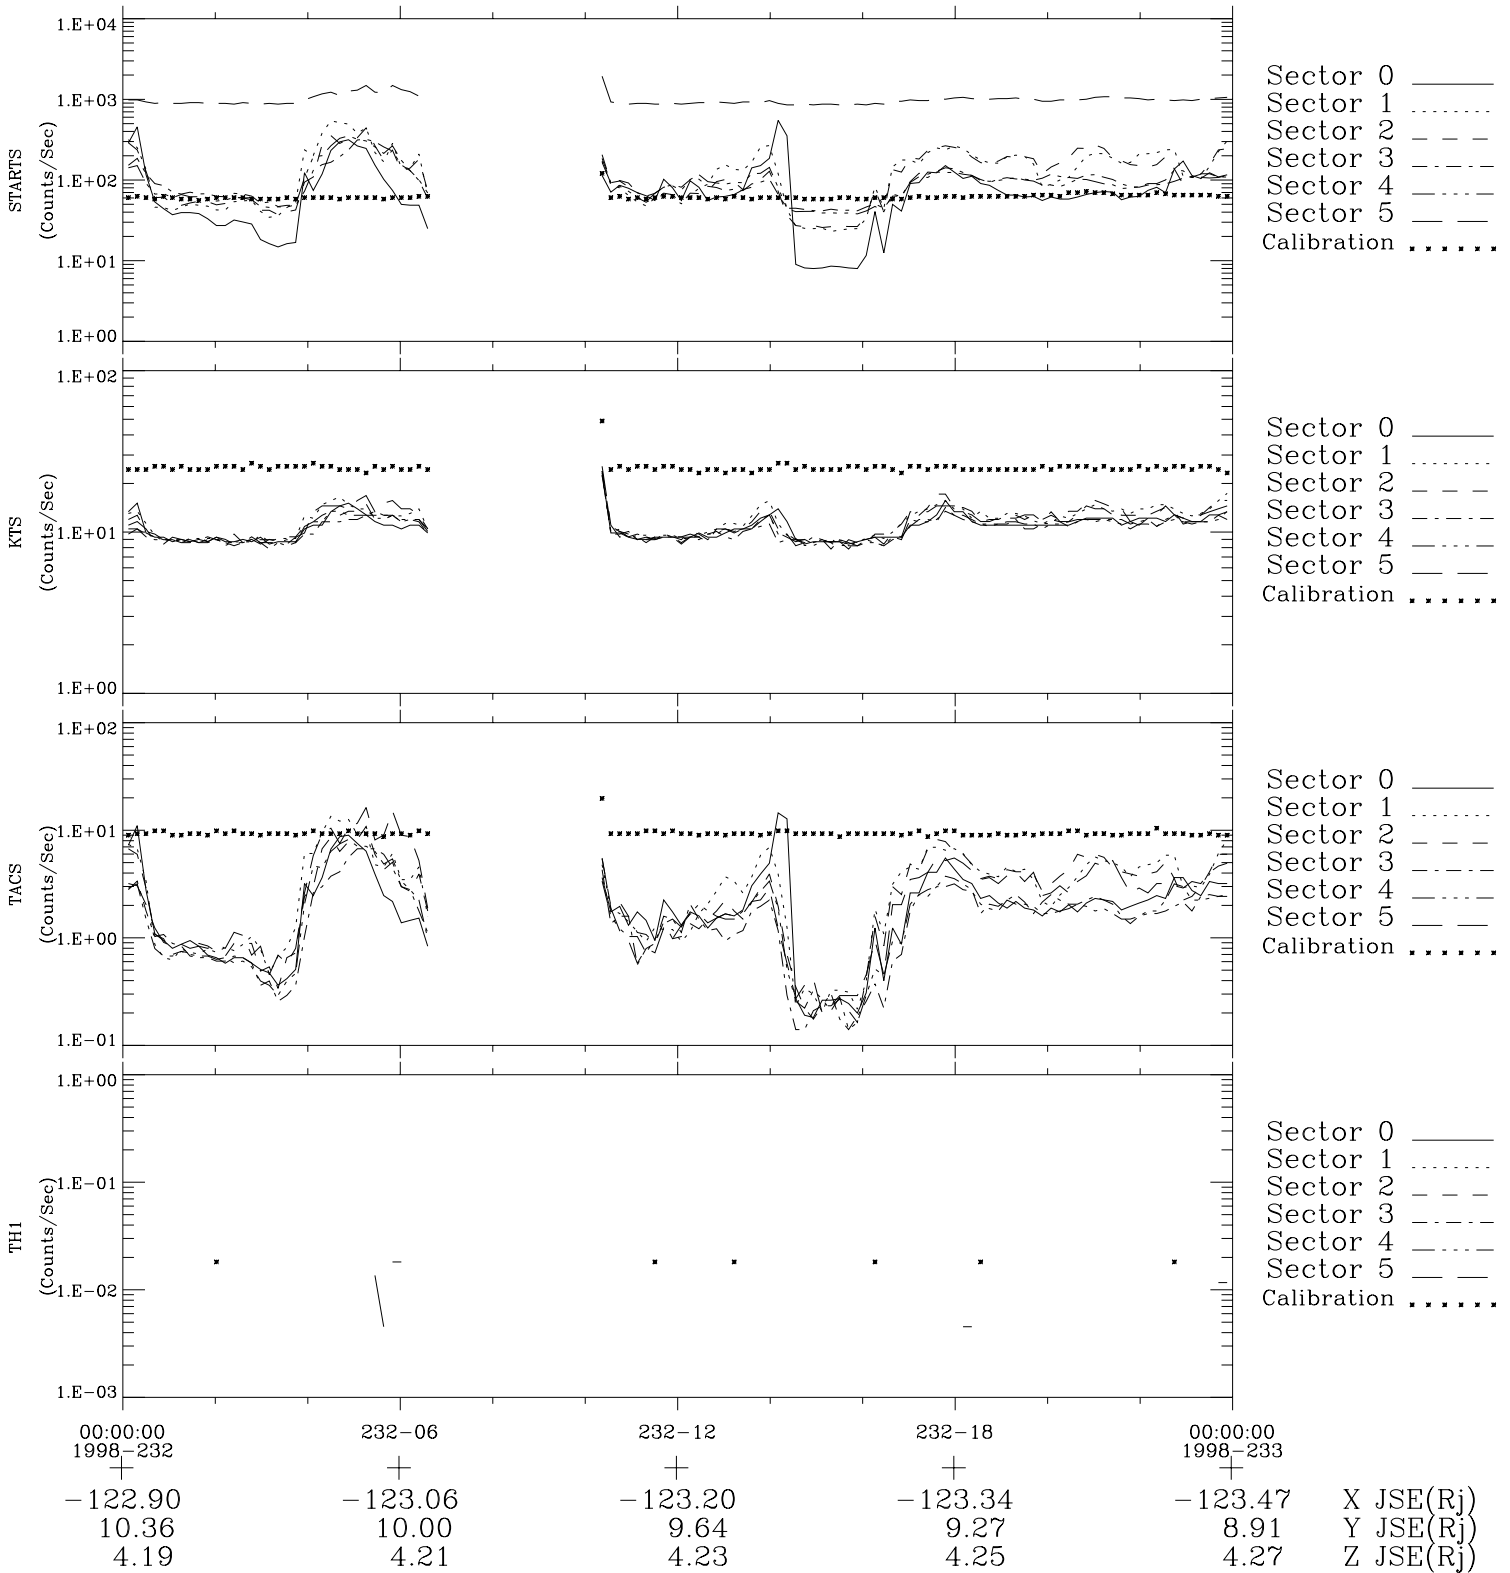

Galileo EPD Real-Time Six-Sector 98232

Software Version: RTLINE_R6 V 1.20
Data Production: 06-03-00
Plot Production: Sun Sep 16 11:39:13 2001

◇ = Jupiter look direction
□ = Corotation look direction