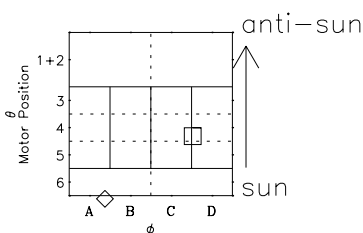

Galileo EPD Real-Time Six-Sector 98232

Software Version: RTLINE_R6 V 1.20
Data Production: 06-03-00
Plot Production: Sun Sep 16 11:39:12 2001

◇ = Jupiter look direction
□ = Corotation look direction