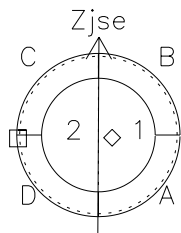

Galileo EPD Real-Time Six-Sector 98232

Software Version: RTLINE_R6 V 1.20
Data Production: 06-03-00
Plot Production: Sun Sep 16 11:39:12 2001

◇ = Jupiter look direction
□ = Corotation look direction