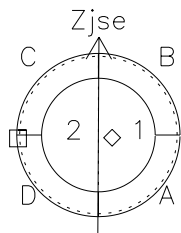

Galileo EPD Real-Time Six-Sector 98232

Software Version: RTLINE_R6 V 1.20
Data Production: 06-03-00
Plot Production: Sun Sep 16 11:39:11 2001

◇ = Jupiter look direction
□ = Corotation look direction