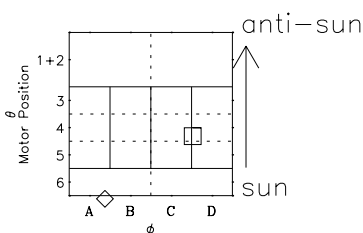

Galileo EPD Real-Time Six-Sector 98232

Software Version: RTLINE_R6 V 1.20
Data Production: 06-03-00
Plot Production: Sun Sep 16 11:39:11 2001

◇ = Jupiter look direction
□ = Corotation look direction