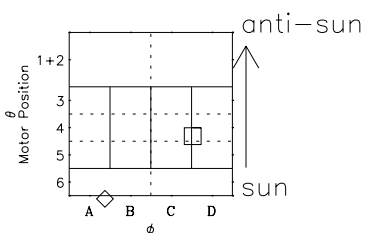

# Galileo EPD Real-Time Six-Sector 98232

Software Version: RTLINE\_R6 V 1.20  
Data Production: 06-03-00  
Plot Production: Sun Sep 16 11:39:10 2001

◇ = Jupiter look direction  
□ = Corotation look direction