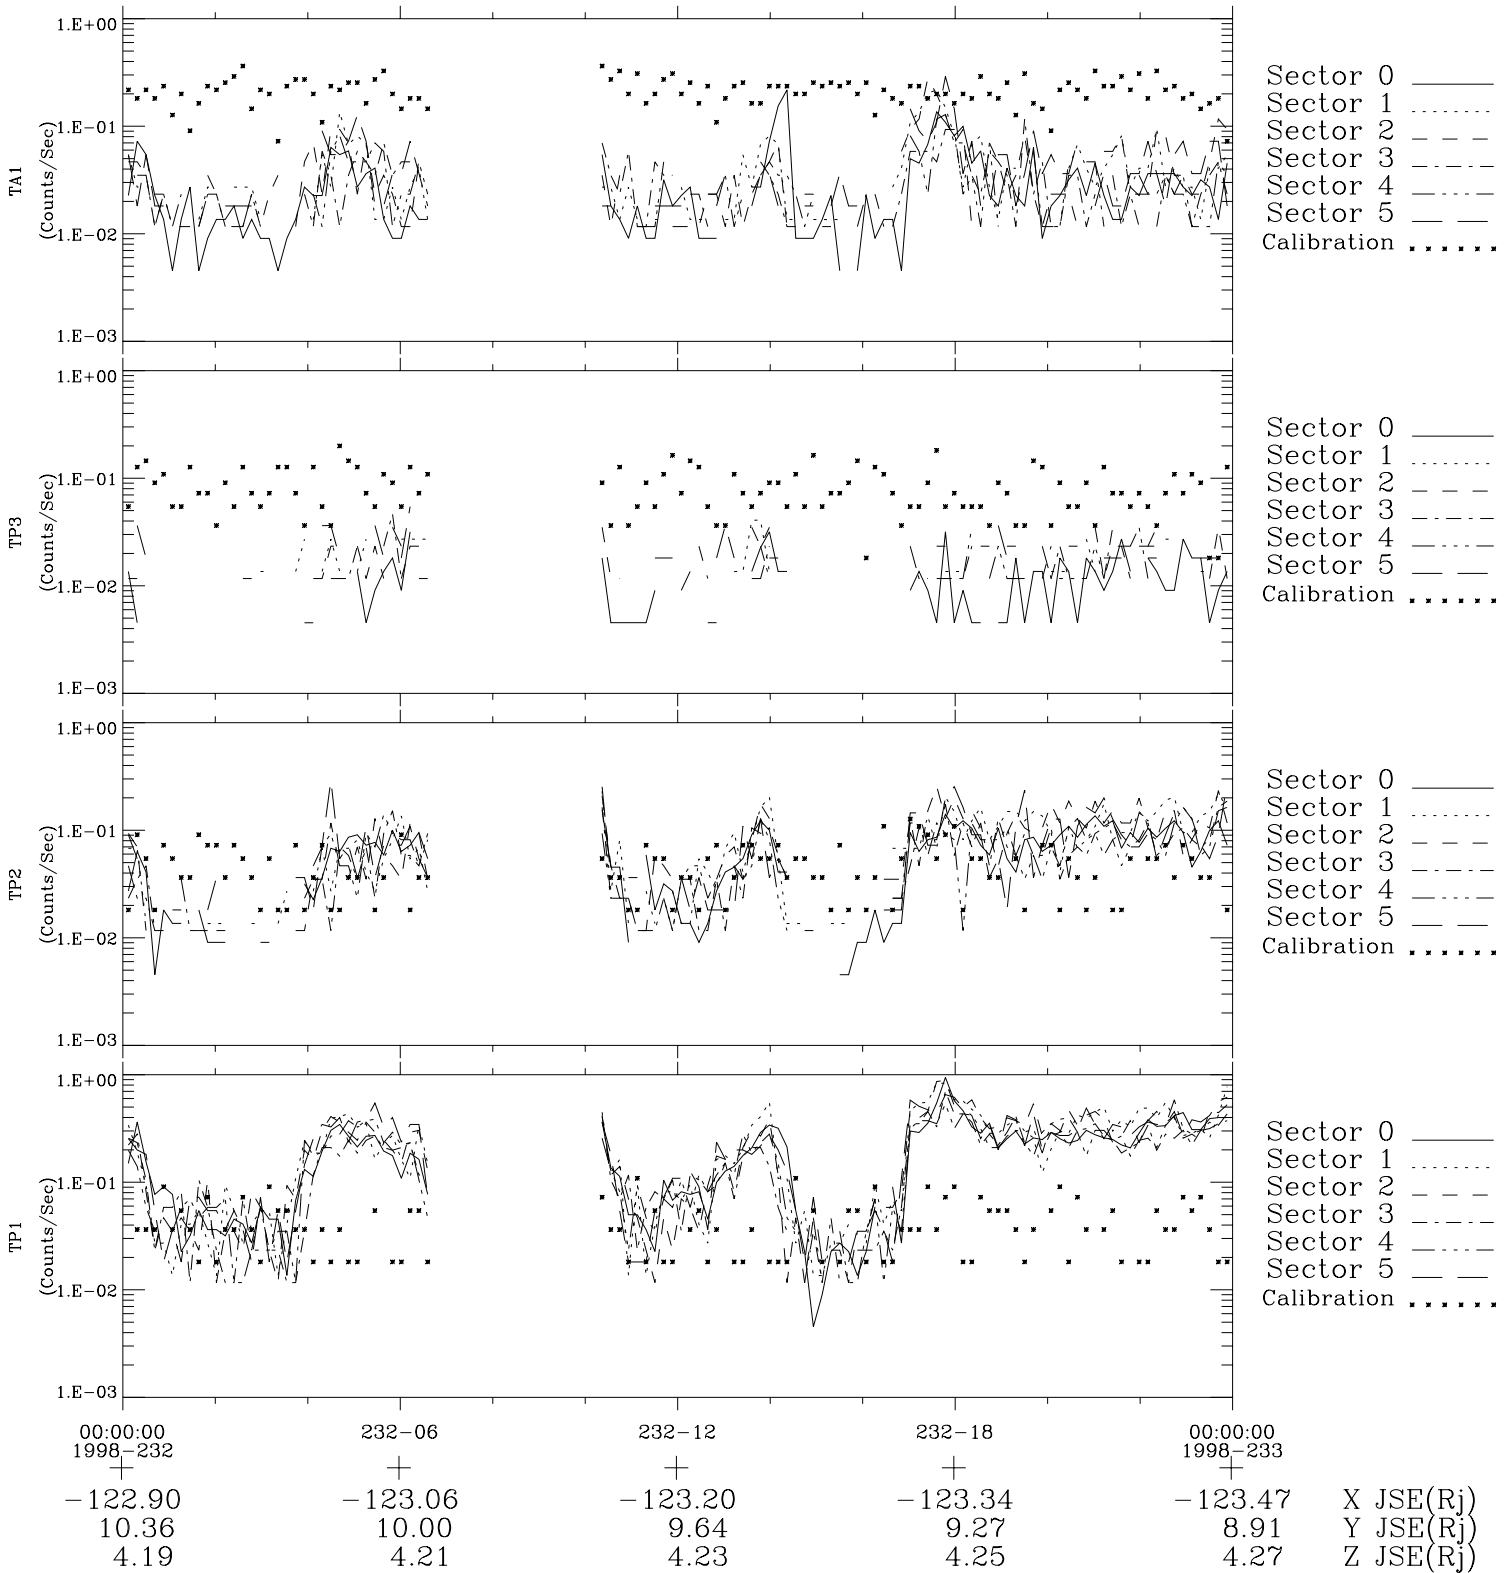

# Galileo EPD Real-Time Six-Sector 98232

Software Version: RTLINE\_R6 V 1.20  
Data Production: 06-03-00  
Plot Production: Sun Sep 16 11:39:10 2001

◇ = Jupiter look direction  
□ = Corotation look direction