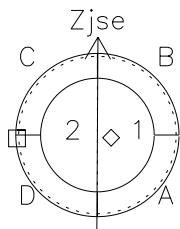

# Galileo EPD Real-Time Six-Sector 98232

Software Version: RTLINE\_R6 V 1.20  
Data Production: 06-03-00  
Plot Production: Sun Sep 16 11:39:10 2001

◇ = Jupiter look direction  
□ = Corotation look direction