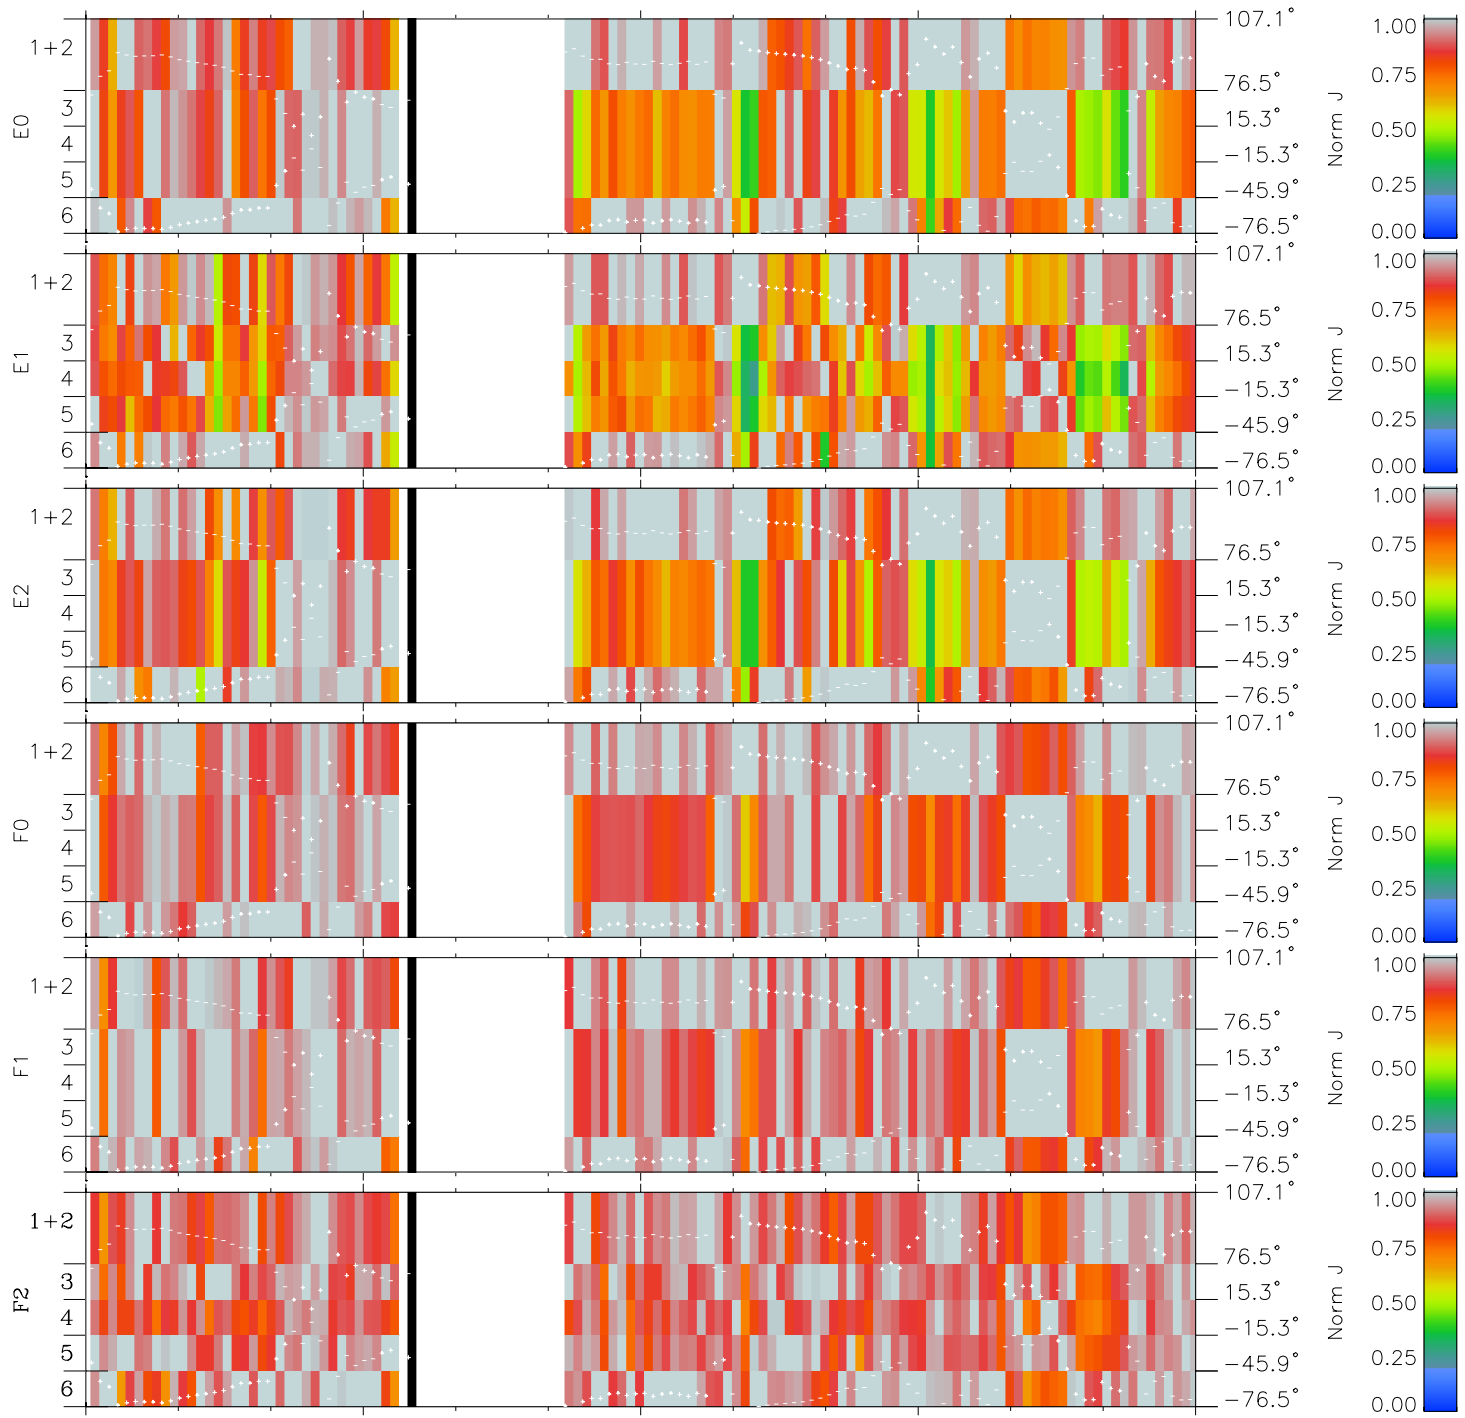

Galileo EPD Real Elevation Anisotropies 98232

Software Version: RTELEV_NORM V 1.20
 Data Production: 06-03-00
 Plot Production: Sun Sep 16 11:38:29 2001
 Color File: wondr3
 Geofactor File: 1.1

00:00:00 1998-232	232-06	232-12	232-18	00:00:00 1998-233	
+	+	+	+	+	
-122.90	-123.06	-123.20	-123.34	-123.47	X JSE(R _j)
10.36	10.00	9.64	9.27	8.91	Y JSE(R _j)
4.19	4.21	4.23	4.25	4.27	Z JSE(R _j)

- ◇ = Jupiter look direction
- = Corotation look direction