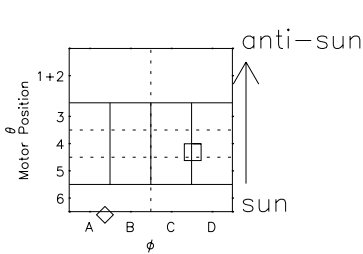

Galileo EPD Real Elevation Anisotropies 98232

Software Version: RTELEV_NORM V 1.20
 Data Production: 06-03-00
 Plot Production: Sun Sep 16 11:38:29 2001
 Color File: wondr3
 Geofactor File: 1.1

00:00:00 1998-232	232-06	232-12	232-18	00:00:00 1998-233	
+	+	+	+	+	
-122.90	-123.06	-123.20	-123.34	-123.47	X JSE(R _j)
10.36	10.00	9.64	9.27	8.91	Y JSE(R _j)
4.19	4.21	4.23	4.25	4.27	Z JSE(R _j)

- ◇ = Jupiter look direction
- = Corotation look direction