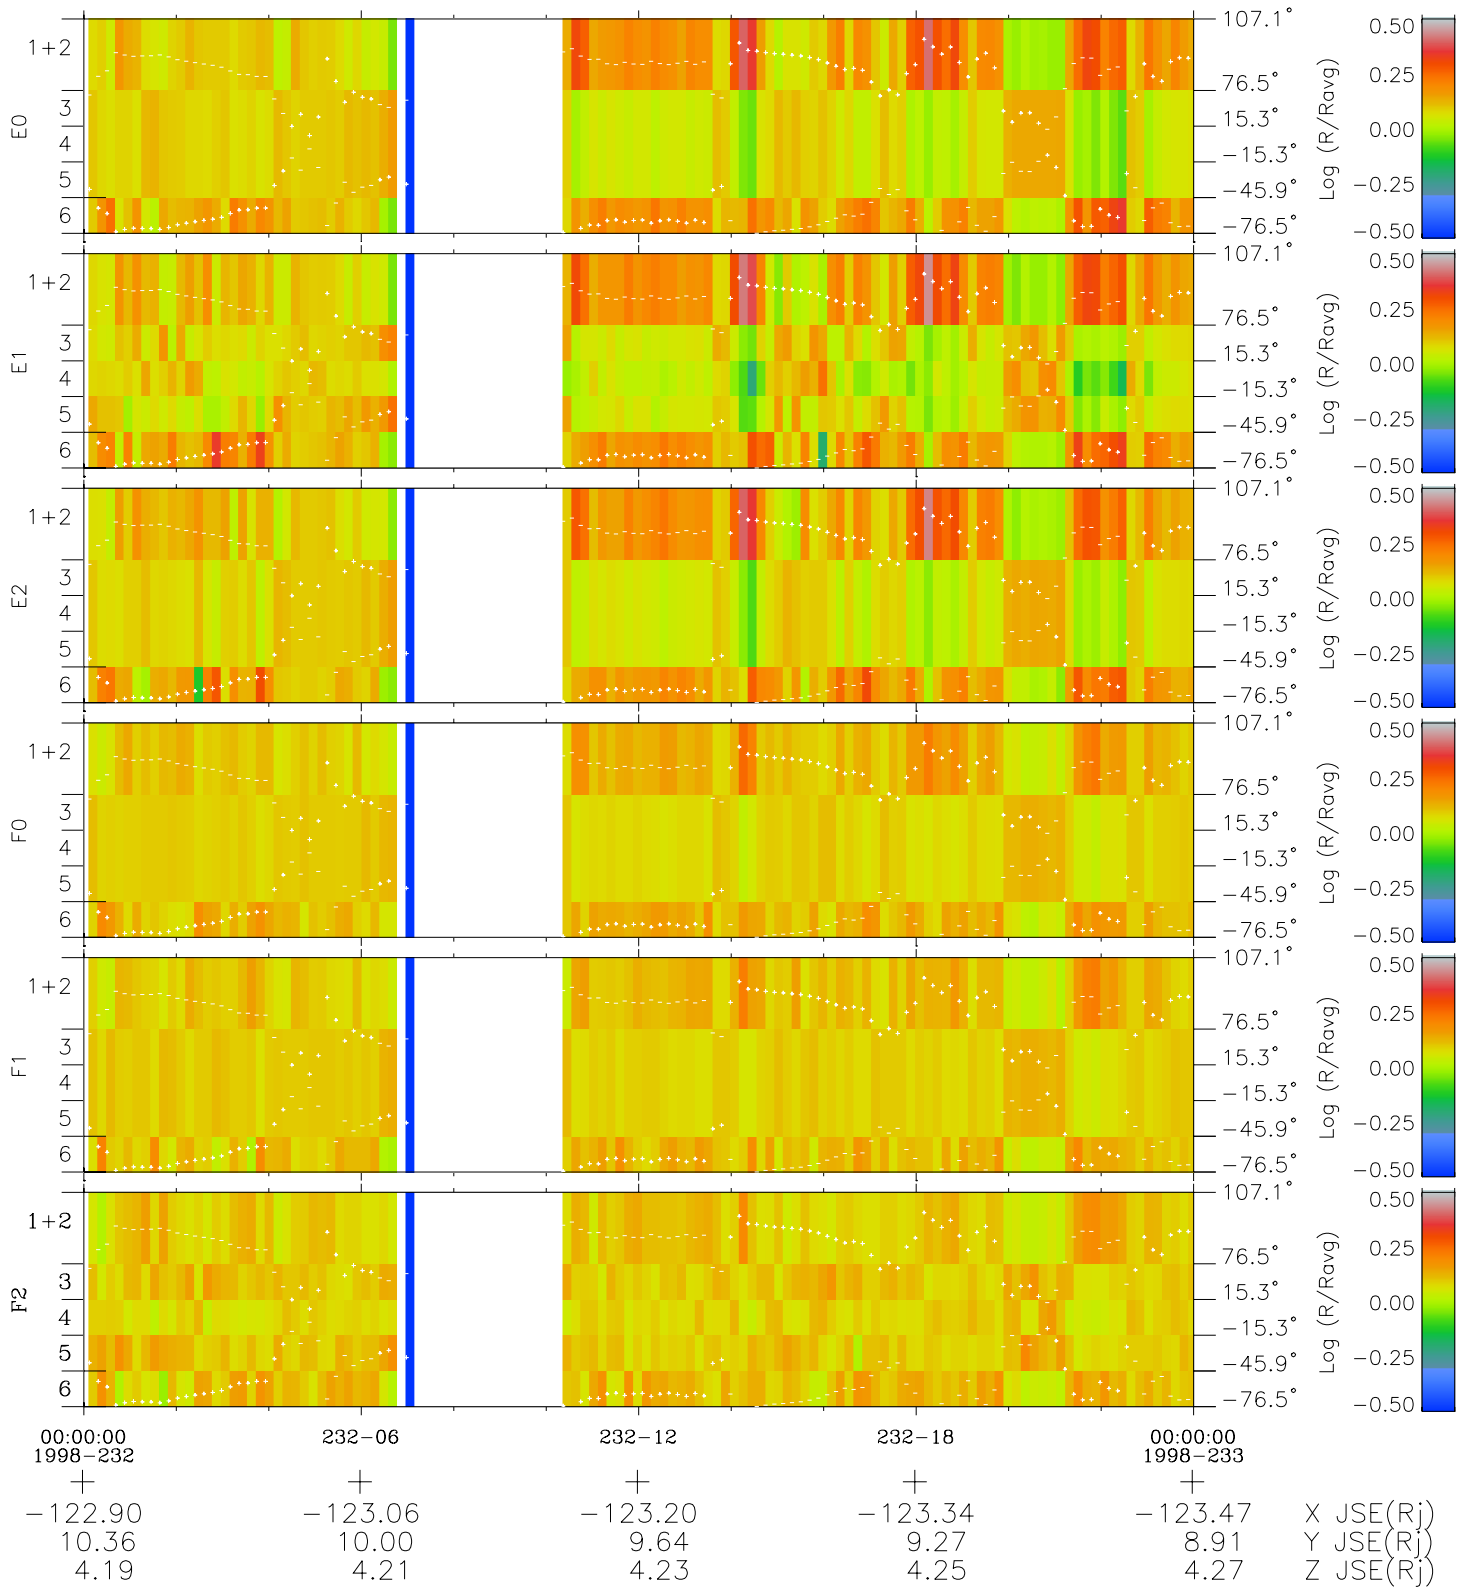

Galileo EPD Real Elevation Anisotropies 98232

Software Version: RTELEV_MEAN V 1.20
 Data Production: 06-03-00
 Plot Production: Sun Sep 16 11:38:06 2001
 Color File: wondr3
 Geofactor File: 1.1

- ◇ = Jupiter look direction
- = Corotation look direction