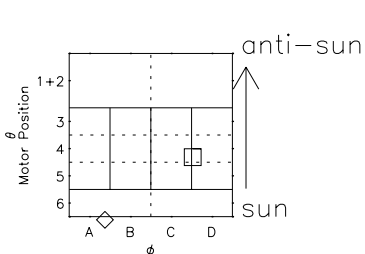

Galileo EPD Real Elevation Anisotropies 98232

Software Version: RTELEV_MEAN V 1.20
 Data Production: 06-03-00
 Plot Production: Sun Sep 16 11:38:06 2001
 Color File: wondr3
 Geofactor File: 1.1

- ◇ = Jupiter look direction
- = Corotation look direction