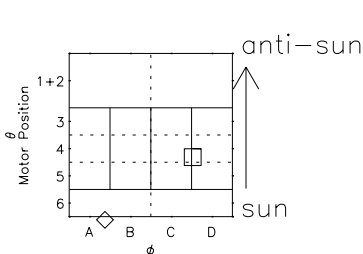

Galileo EPD Real Elevation Anisotropies 98232

Software Version: RTELEV_FLUX V 1.20
Data Production: 06-03-00
Plot Production: Sun Sep 16 11:38:18 2001
Color File: wondr3
Geofactor File: 1.1

- ◇ = Jupiter look direction
- = Corotation look direction