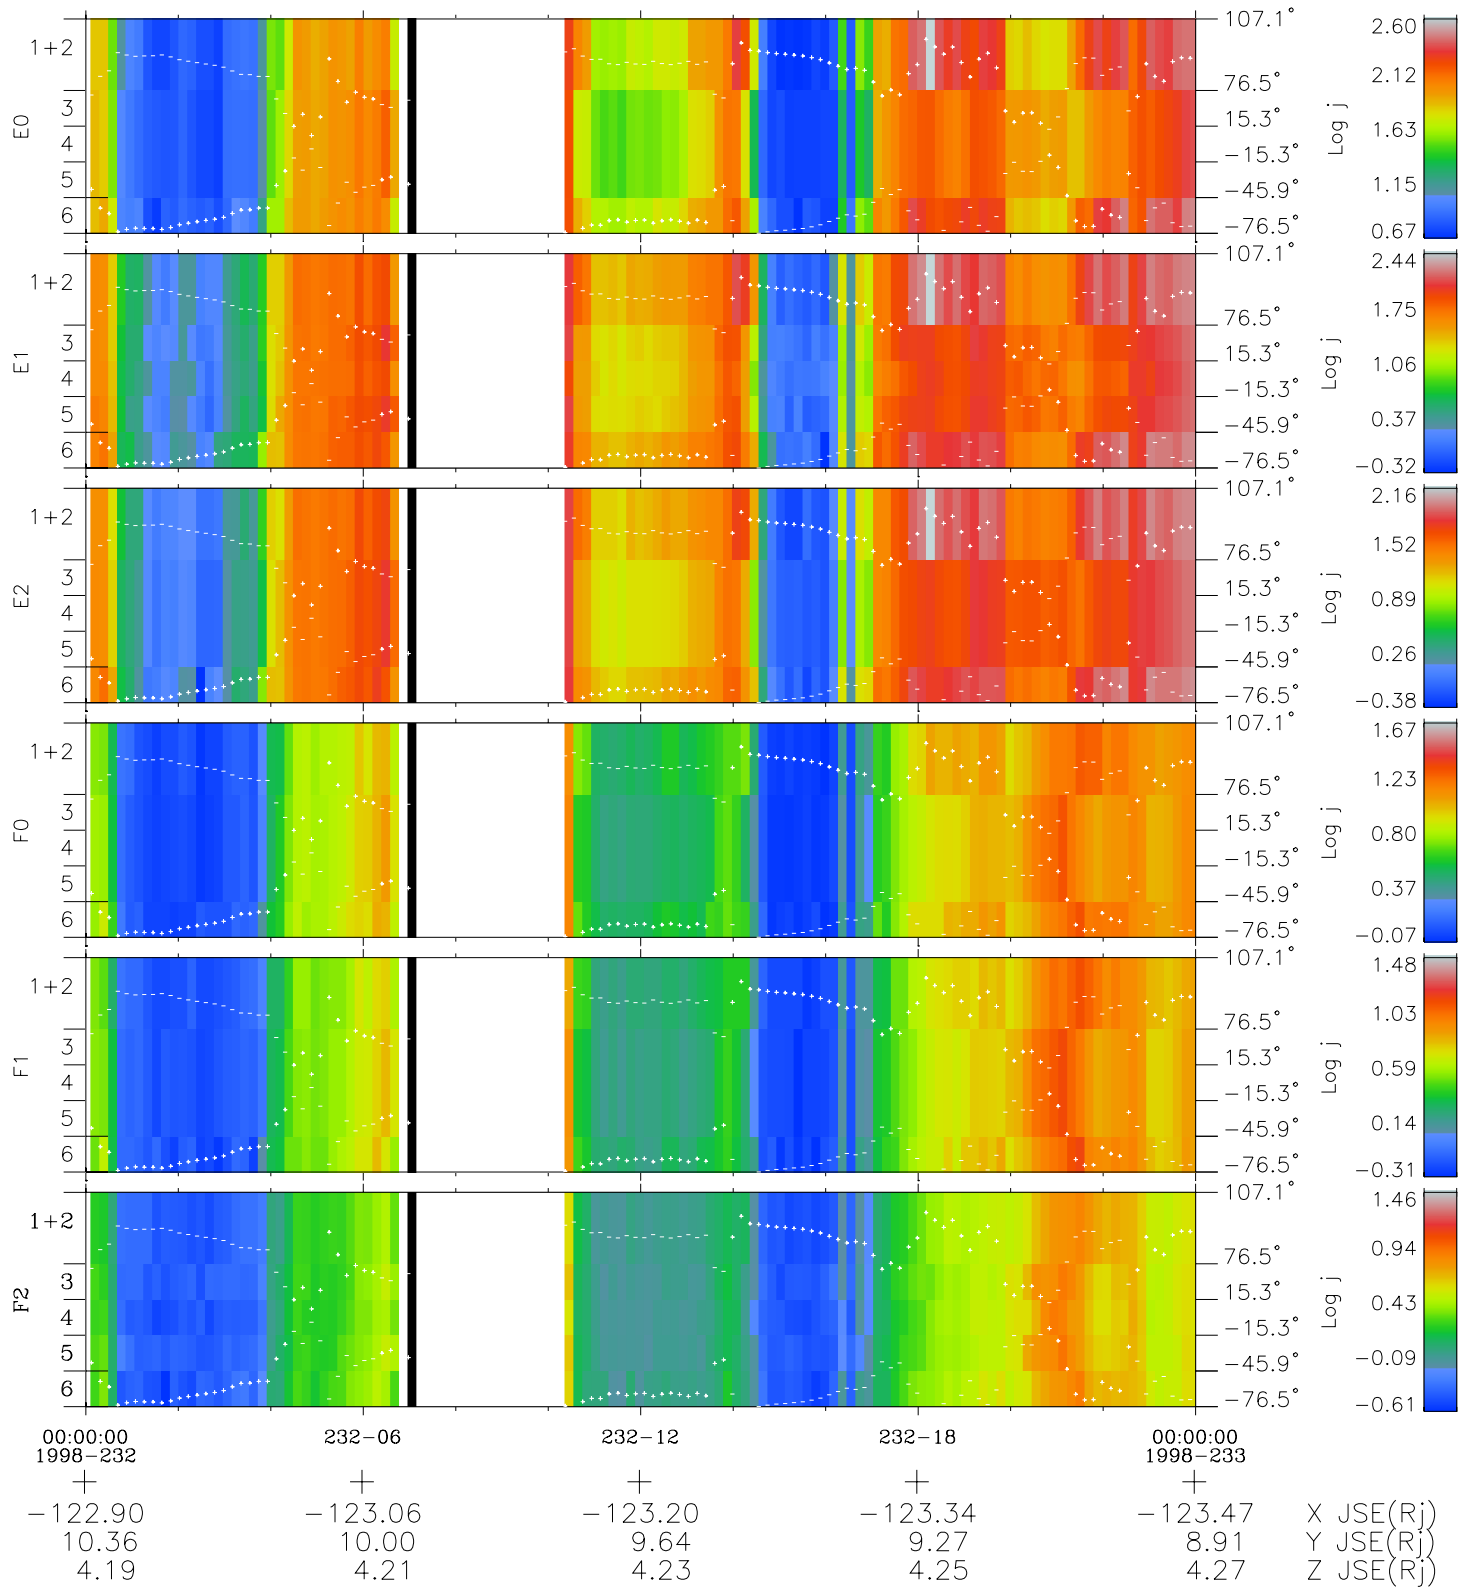

Galileo EPD Real Elevation Anisotropies 98232

Software Version: RTELEV_FLUX V 1.20
Data Production: 06-03-00
Plot Production: Sun Sep 16 11:38:18 2001
Color File: wondr3
Geofactor File: 1.1

- ◇ = Jupiter look direction
- = Corotation look direction