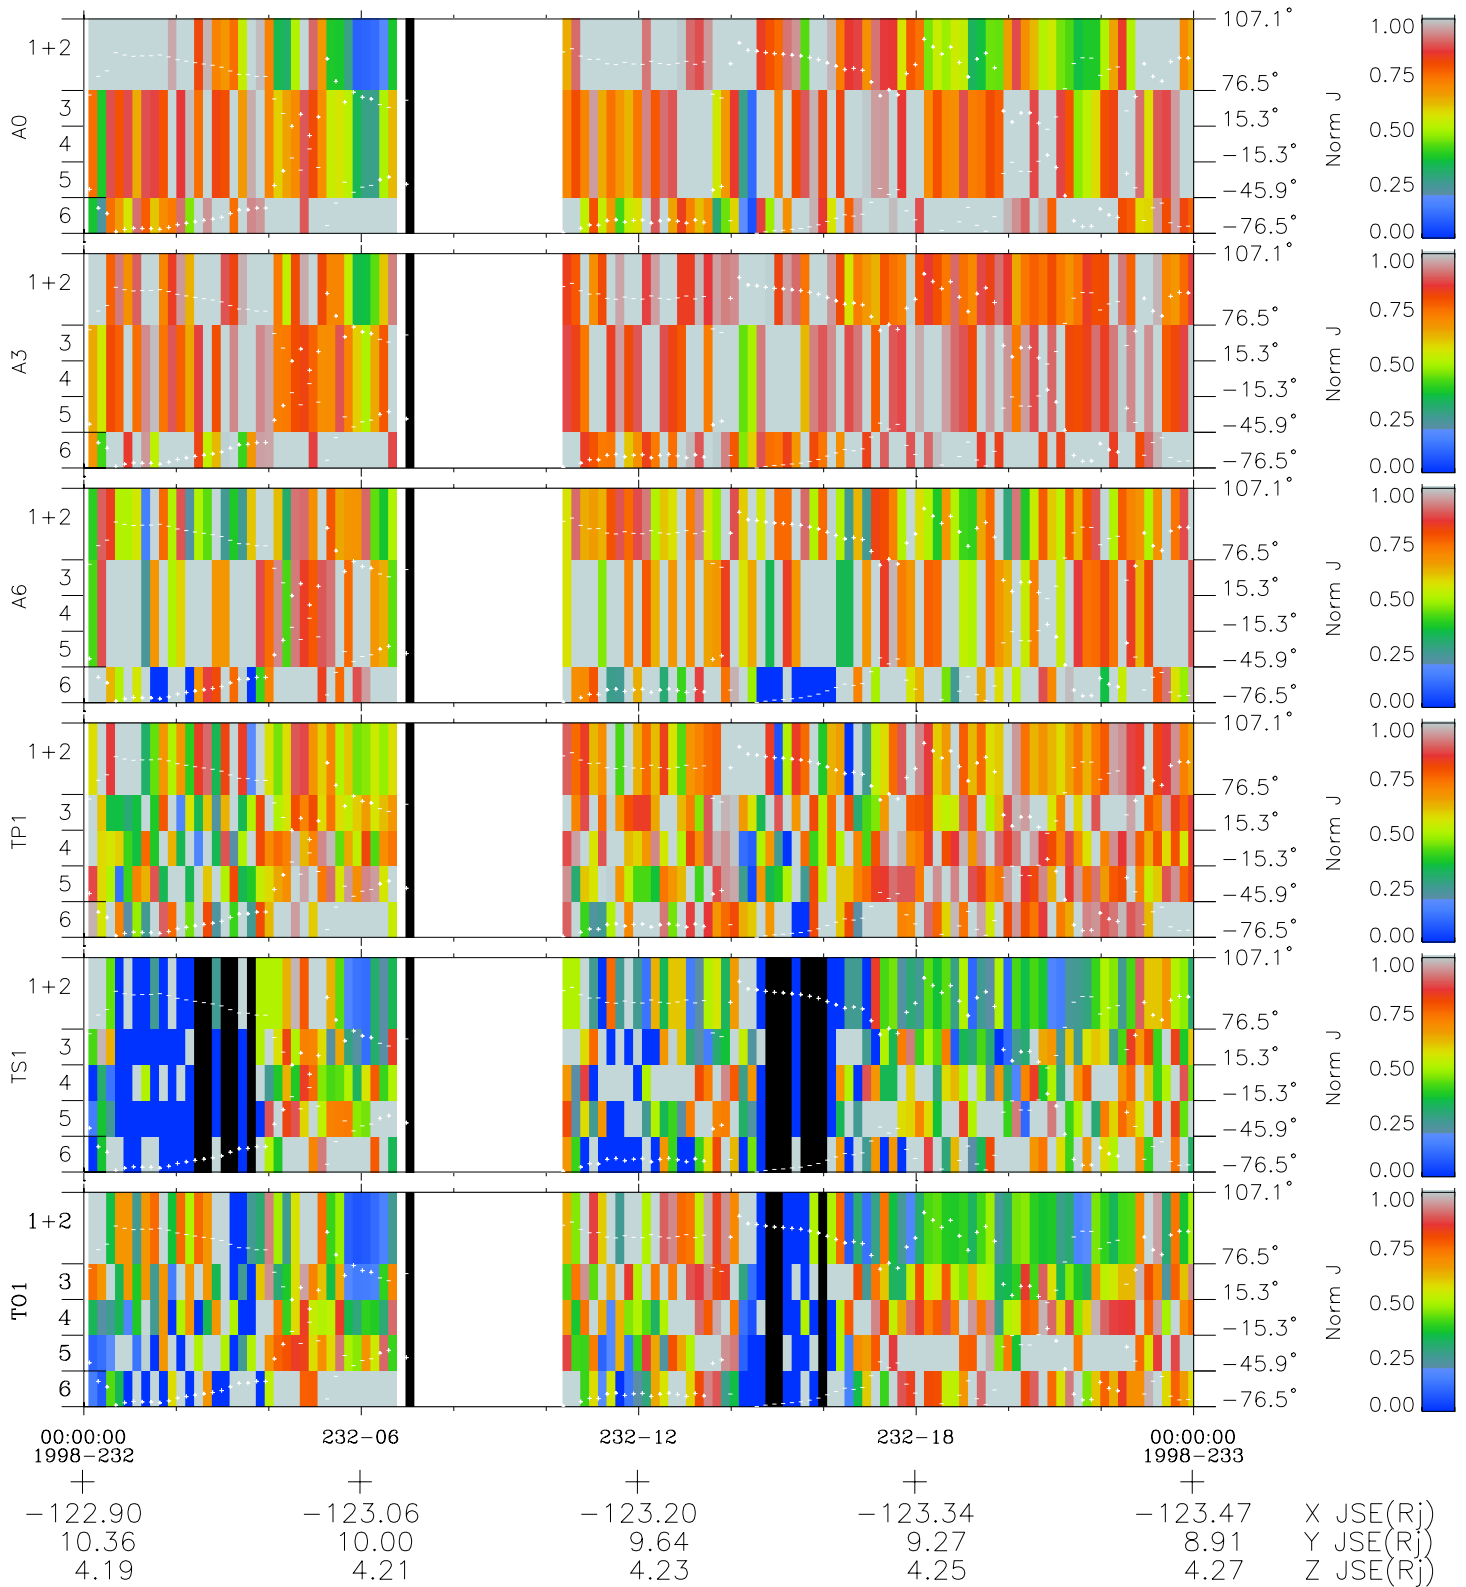

Galileo EPD Real Elevation Anisotropies 98232

Software Version: RTELEV_NORM V 1.20
 Data Production: 06-03-00
 Plot Production: Sun Sep 16 11:38:24 2001
 Color File: wondr3
 Geofactor File: 1.1

- ◇ = Jupiter look direction
- = Corotation look direction