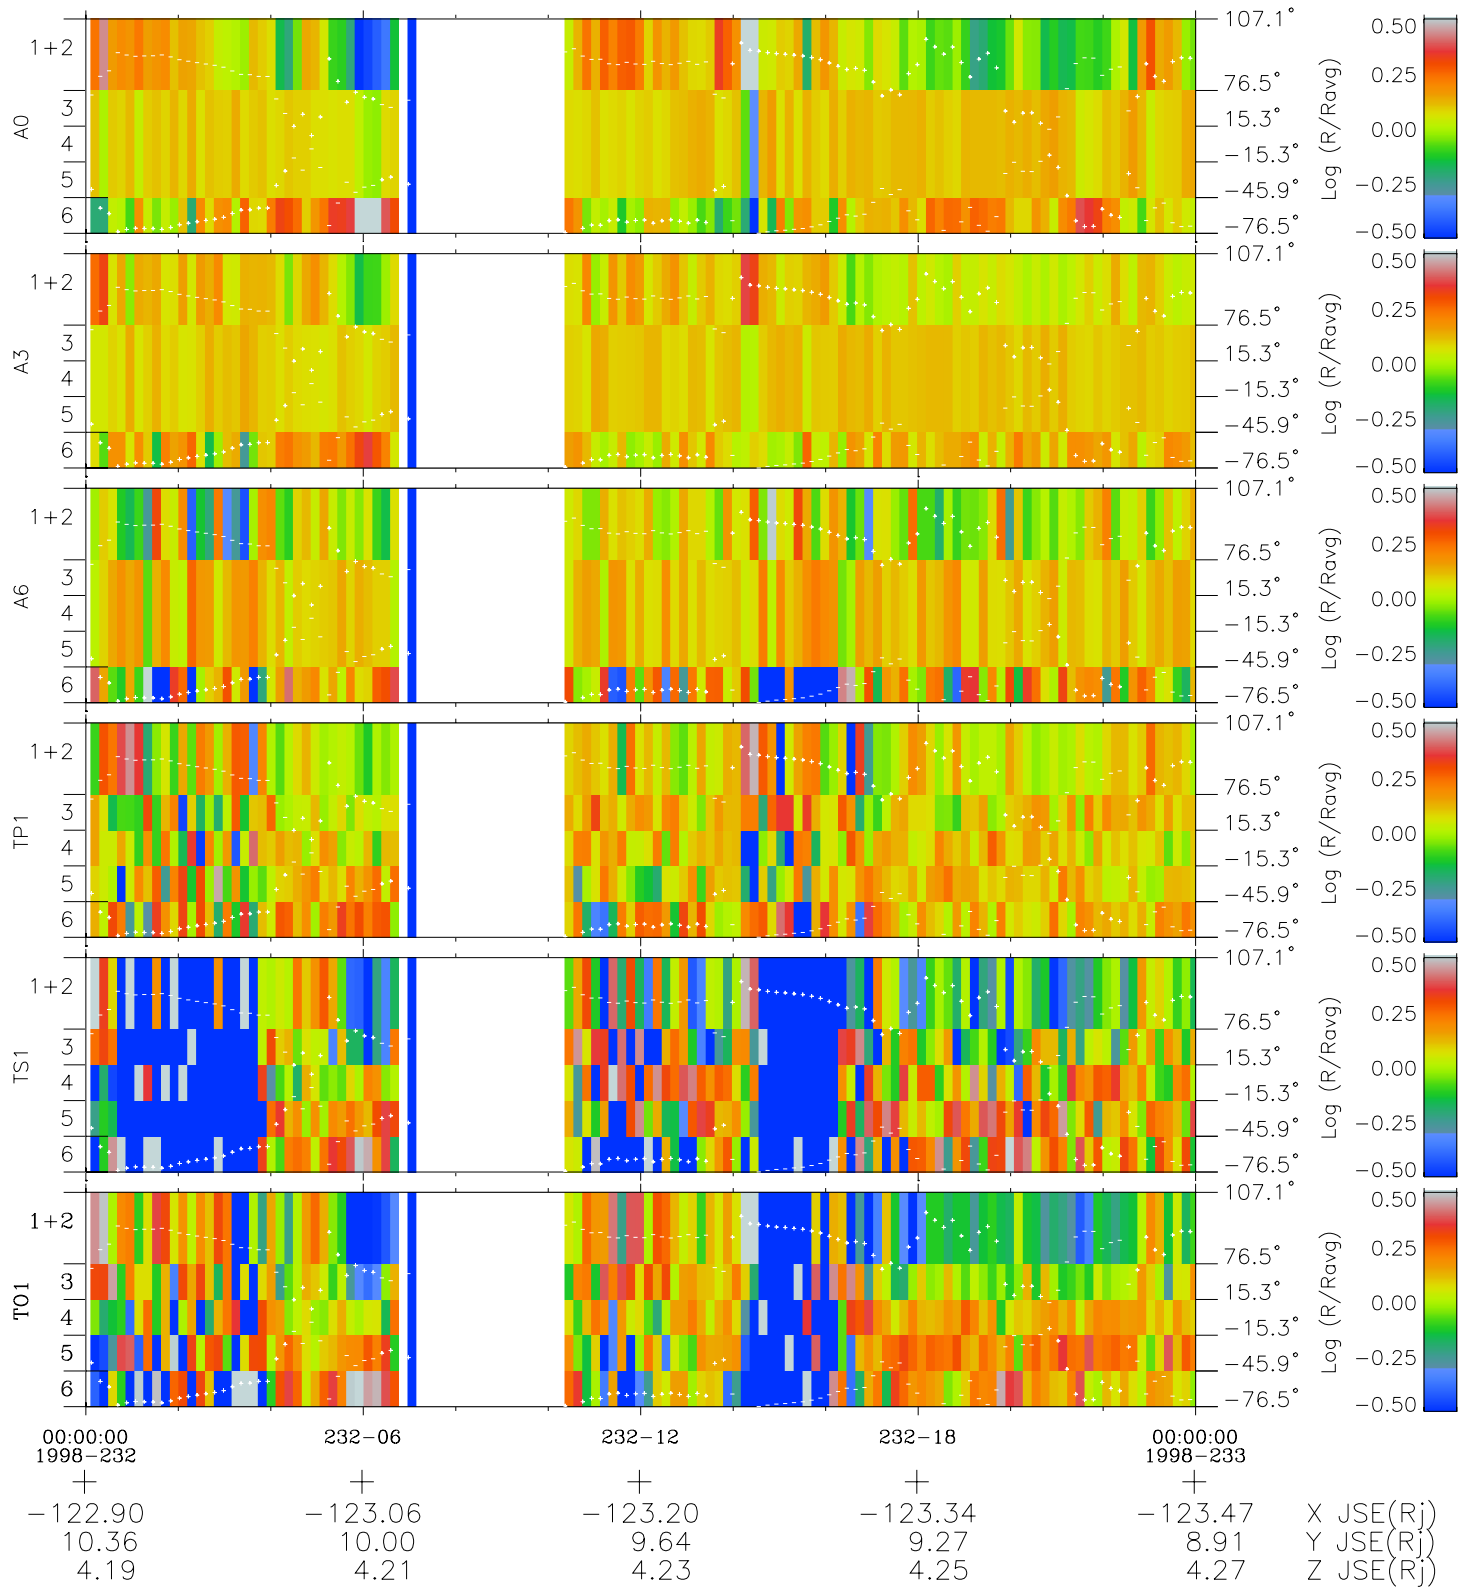

Galileo EPD Real Elevation Anisotropies 98232

Software Version: RTELEV_MEAN V 1.20
 Data Production: 06-03-00
 Plot Production: Sun Sep 16 11:38:01 2001
 Color File: wondr3
 Geofactor File: 1.1

- ◇ = Jupiter look direction
- = Corotation look direction