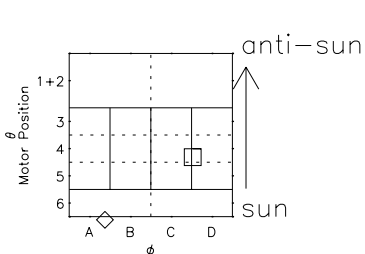

Galileo EPD Real Elevation Anisotropies 98232

Software Version: RTELEV_MEAN V 1.20
 Data Production: 06-03-00
 Plot Production: Sun Sep 16 11:38:01 2001
 Color File: wondr3
 Geofactor File: 1.1

- ◇ = Jupiter look direction
- = Corotation look direction