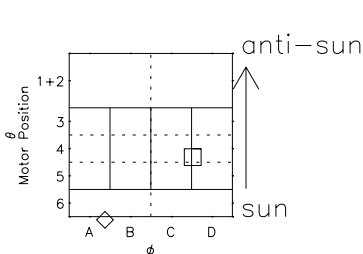

# Galileo EPD Real Elevation Anisotropies 98232

Software Version: RTELEV\_FLUX V 1.20  
Data Production: 06-03-00  
Plot Production: Sun Sep 16 11:38:12 2001  
Color File: wondr3  
Geofactor File: 1.1

◇ = Jupiter look direction  
□ = Corotation look direction