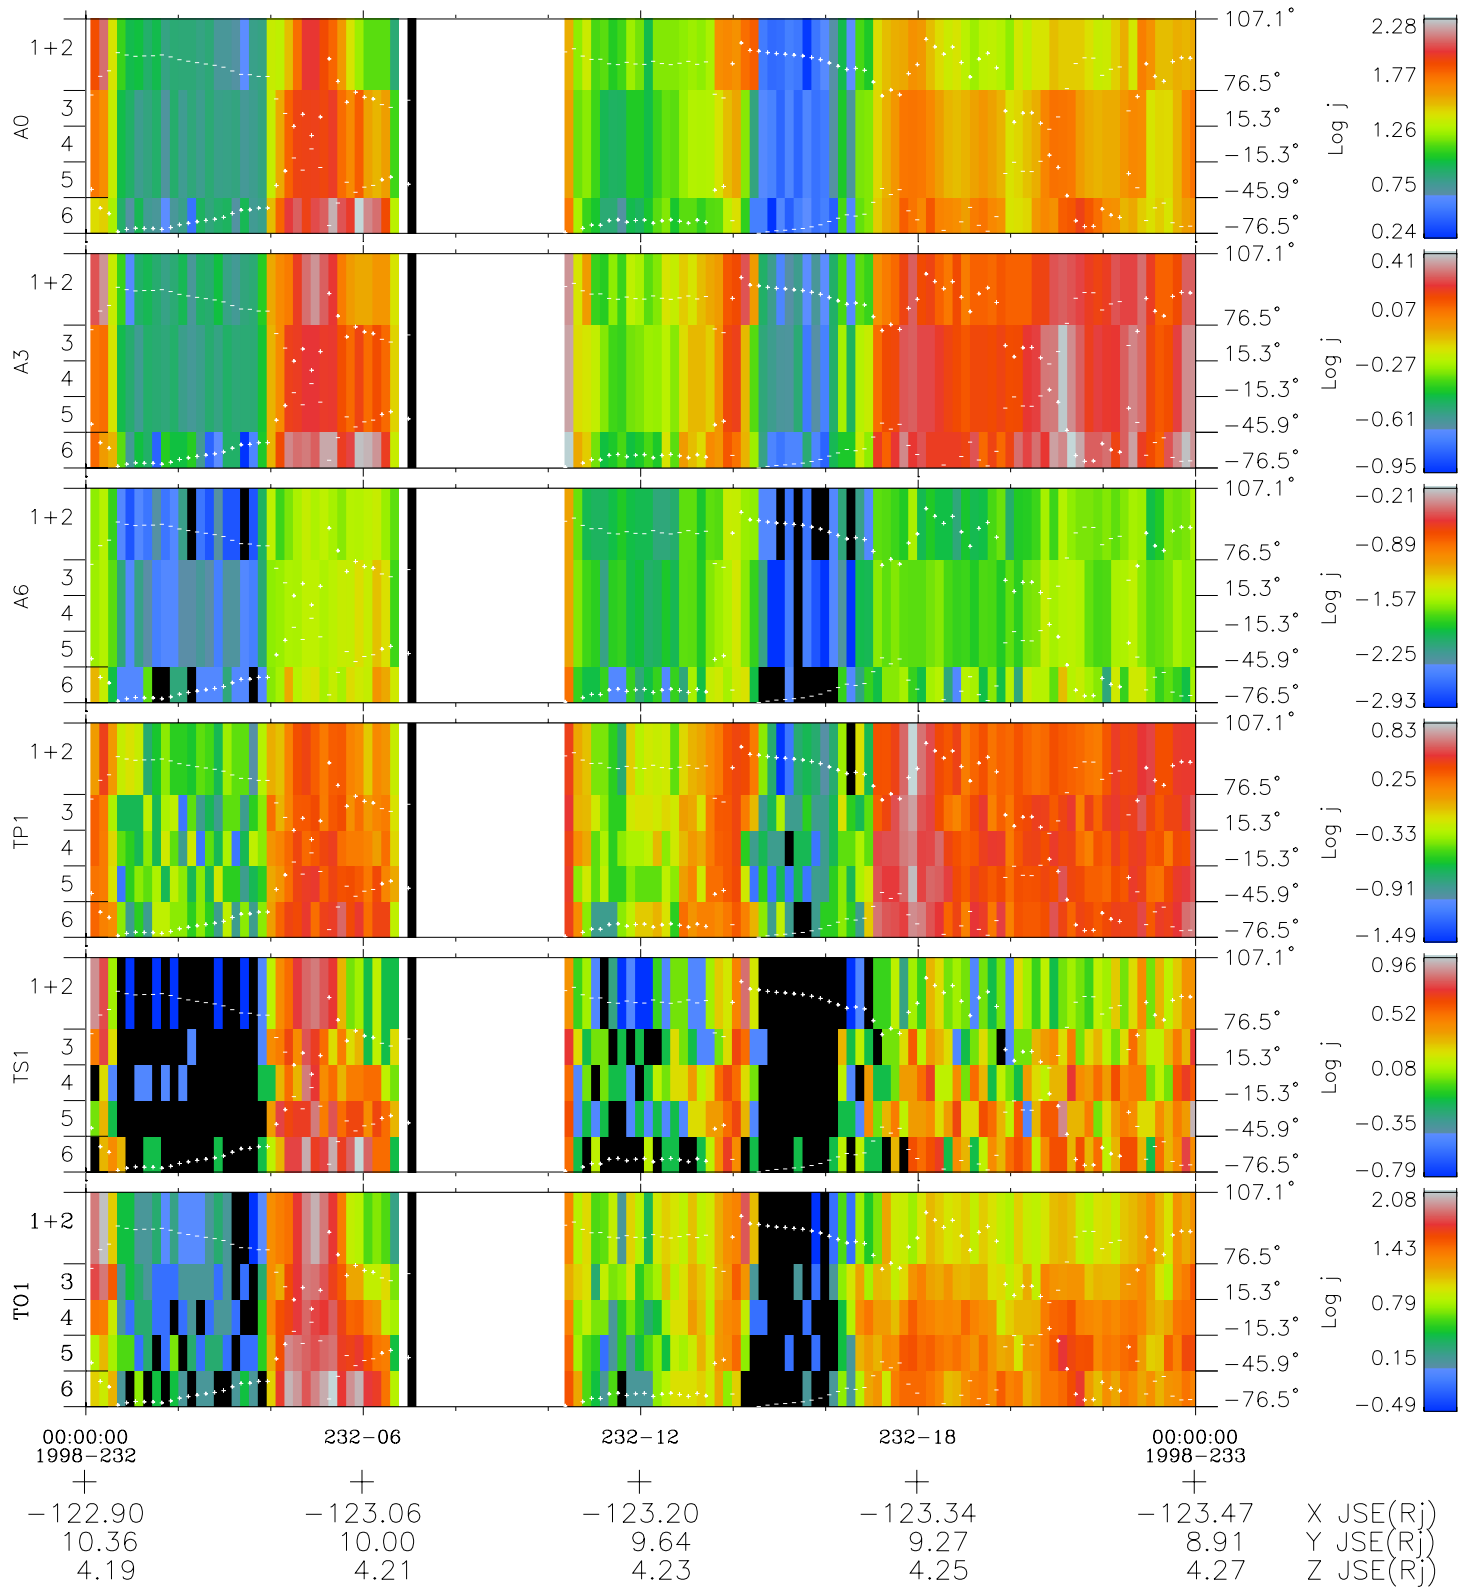

# Galileo EPD Real Elevation Anisotropies 98232

Software Version: RTELEV\_FLUX V 1.20  
Data Production: 06-03-00  
Plot Production: Sun Sep 16 11:38:12 2001  
Color File: wondr3  
Geofactor File: 1.1

◇ = Jupiter look direction  
□ = Corotation look direction