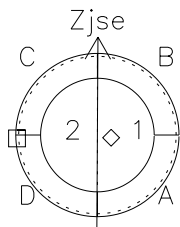

Galileo EPD Real Time Azimuth Anisotropies 98232

Software Version: RTAZIM_MEAN V 1.20
 Data Production: 06-03-00
 Plot Production: Sun Sep 16 11:38:39 2001
 Color File: wondr3
 Geofactor File: 1.1

◇ = Jupiter look direction
 □ = Corotation look direction