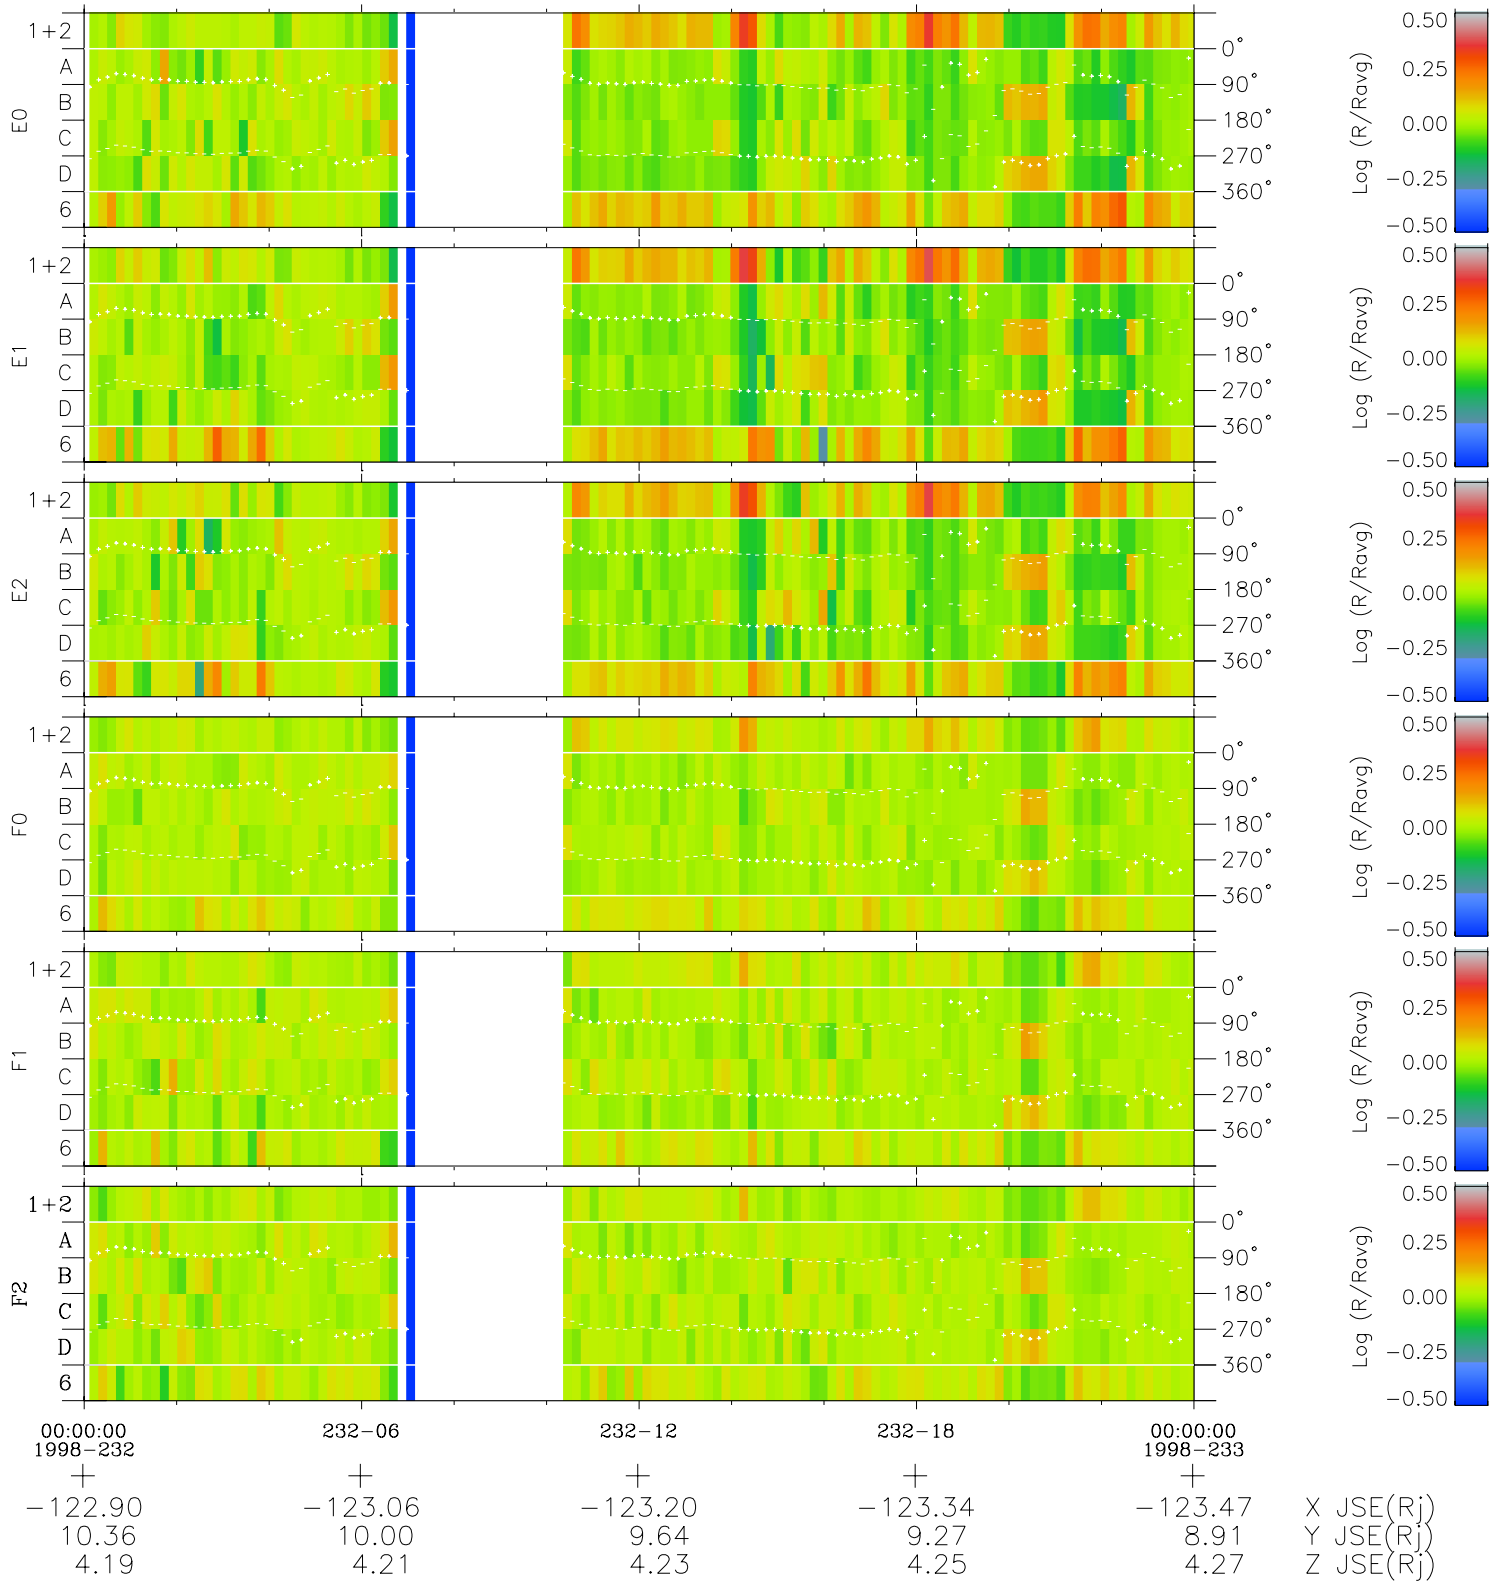

Galileo EPD Real Time Azimuth Anisotropies 98232

Software Version: RTAZIM_MEAN V 1.20
 Data Production: 06-03-00
 Plot Production: Sun Sep 16 11:38:39 2001
 Color File: wondr3
 Geofactor File: 1.1

◇ = Jupiter look direction
 □ = Corotation look direction