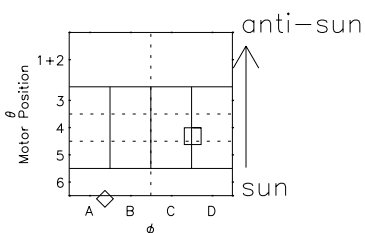

Galileo EPD Real Time Azimuth Anisotropies 98232

Software Version: RTAZIM_MEAN V 1.20
 Data Production: 06-03-00
 Plot Production: Sun Sep 16 11:38:39 2001
 Color File: wondr3
 Geofactor File: 1.1

◇ = Jupiter look direction
 □ = Corotation look direction