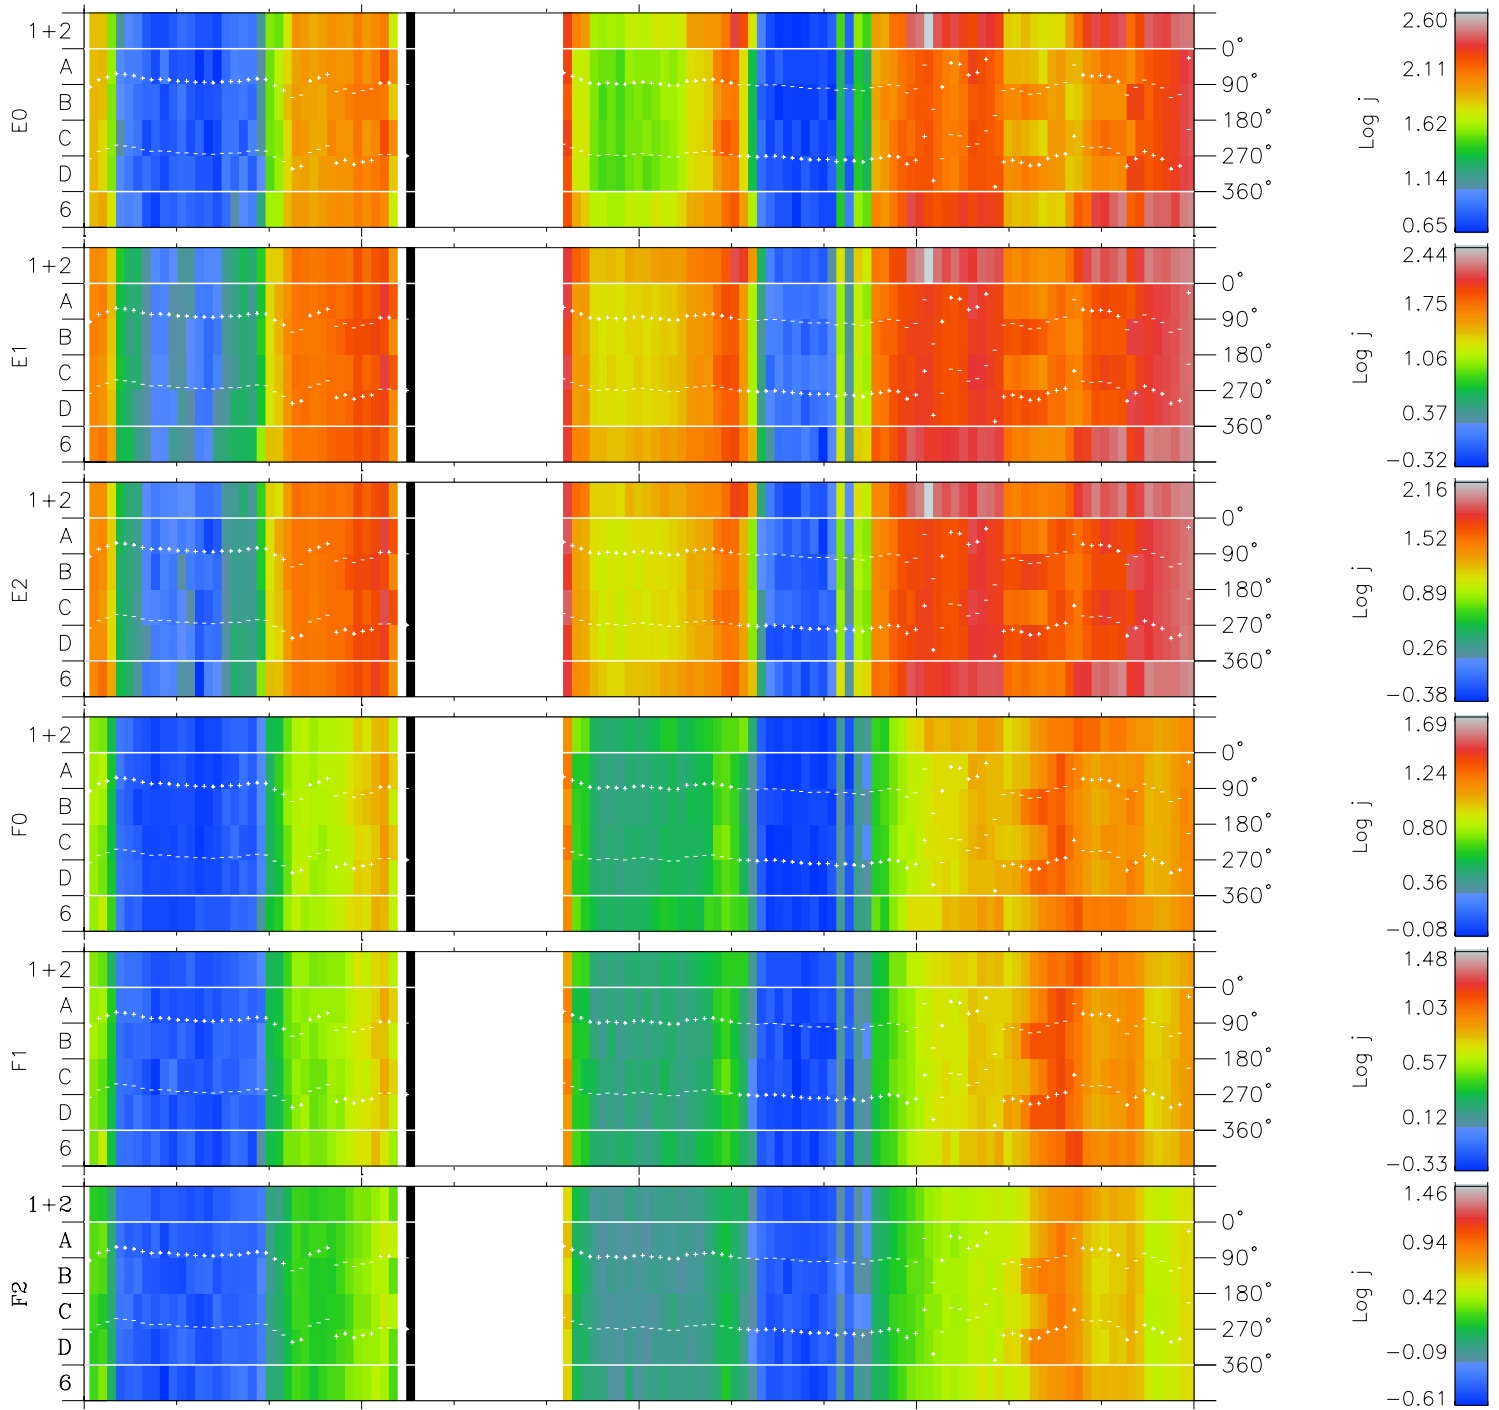

Galileo EPD Real Time Azimuth Anisotropies 98232

Software Version: RTAZIM_FLUX V 1.20
Data Production: 06-03-00
Plot Production: Sun Sep 16 11:38:49 2001
Color File: wondr3
Geofactor File: 1.1

00:00:00 1998-2332	232-06	232-12	232-18	00:00:00 1998-2333	
+	+	+	+	+	
-122.90	-123.06	-123.20	-123.34	-123.47	X JSE(R _j)
10.36	10.00	9.64	9.27	8.91	Y JSE(R _j)
4.19	4.21	4.23	4.25	4.27	Z JSE(R _j)

- ◇ = Jupiter look direction
- = Corotation look direction