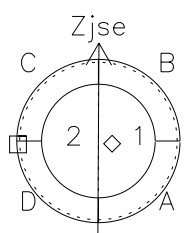

Galileo EPD Real Time Azimuth Anisotropies 98232

Software Version: RTAZIM_FLUX V 1.20
 Data Production: 06-03-00
 Plot Production: Sun Sep 16 11:38:45 2001
 Color File: wondr3
 Geofactor File: 1.1

| 00:00:00 1998-232 | 232-06 | 232-12 | 232-18 | 00:00:00 1998-233 | |
|----------------------|---------|---------|---------|----------------------|------------------------|
| + | + | + | + | + | |
| -122.90 | -123.06 | -123.20 | -123.34 | -123.47 | X JSE(R _j) |
| 10.36 | 10.00 | 9.64 | 9.27 | 8.91 | Y JSE(R _j) |
| 4.19 | 4.21 | 4.23 | 4.25 | 4.27 | Z JSE(R _j) |

- ◇ = Jupiter look direction
- = Corotation look direction