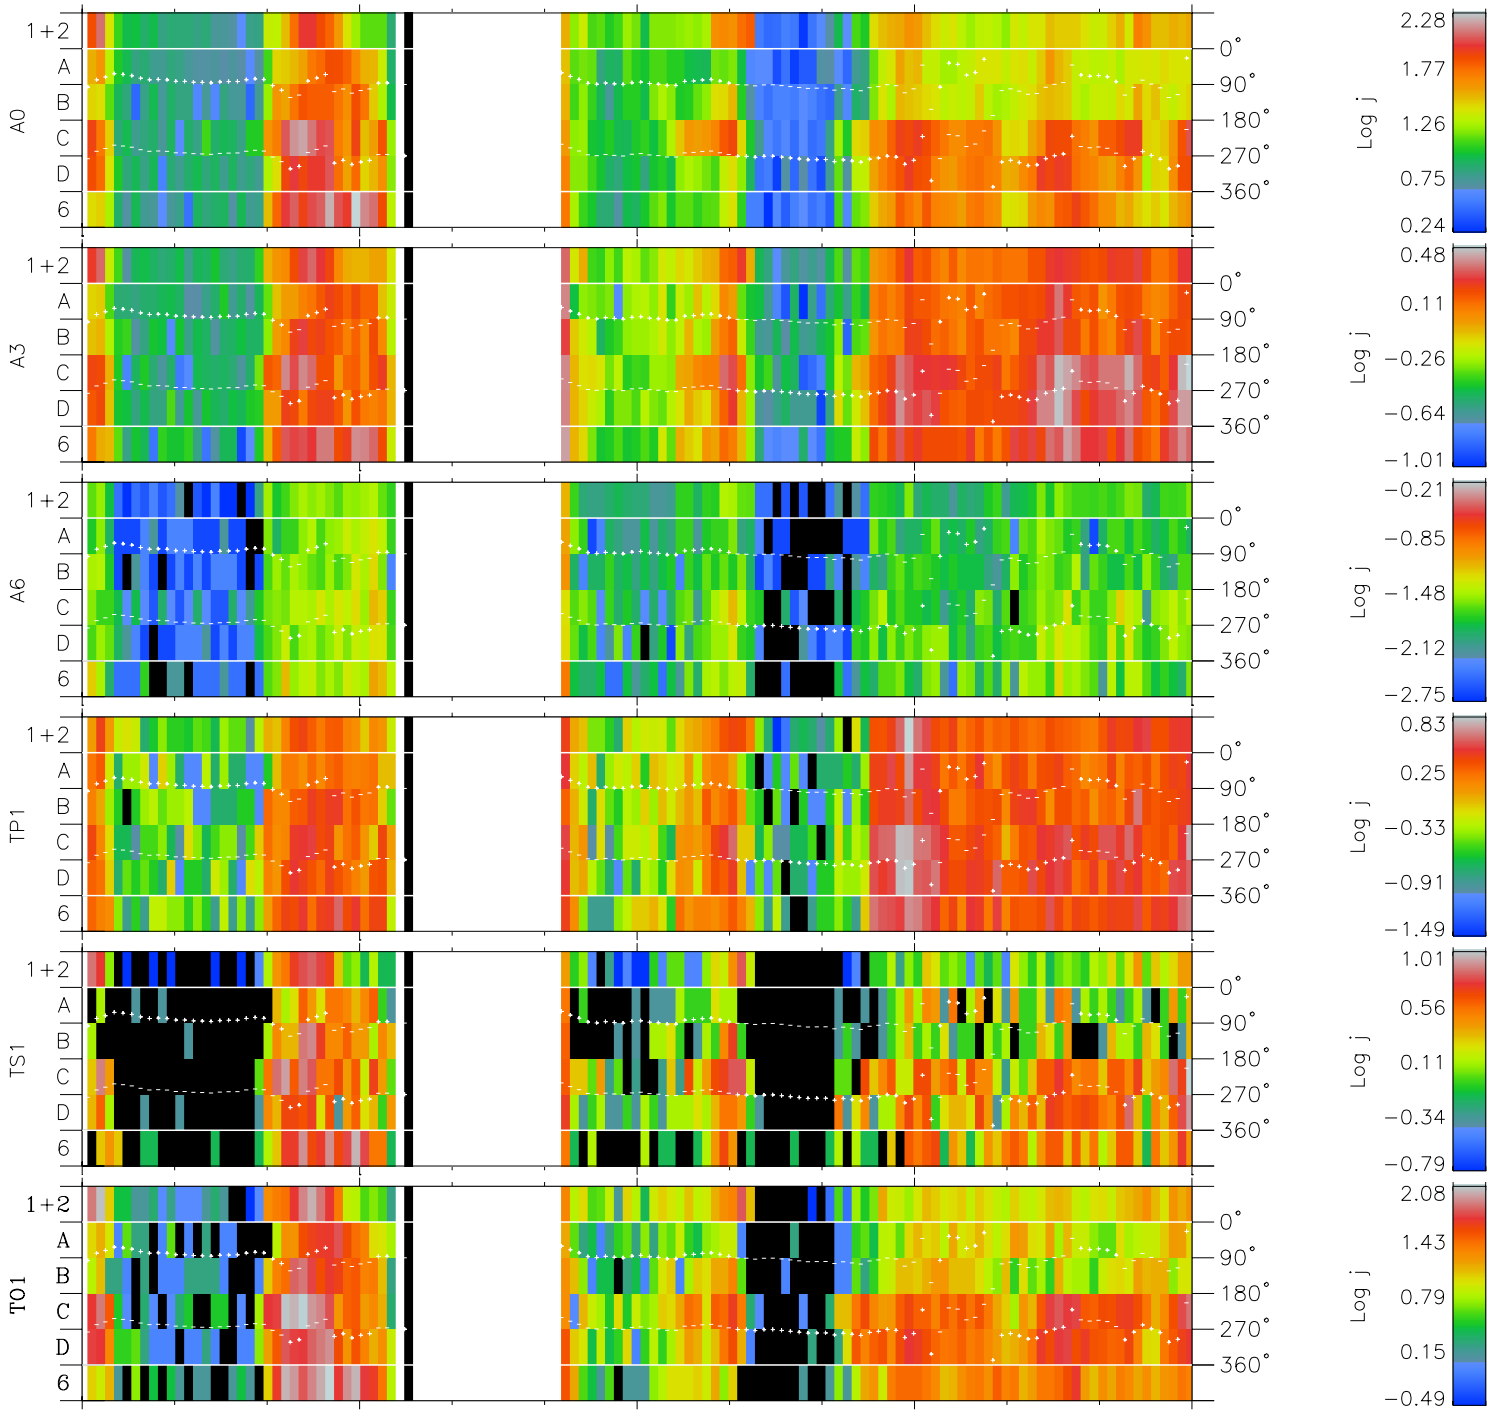

Galileo EPD Real Time Azimuth Anisotropies 98232

Software Version: RTAZIM_FLUX V 1.20
 Data Production: 06-03-00
 Plot Production: Sun Sep 16 11:38:45 2001
 Color File: wondr3
 Geofactor File: 1.1

| 00:00:00 1998-232 | 232-06 | 232-12 | 232-18 | 00:00:00 1998-233 | |
|----------------------|---------|---------|---------|----------------------|------------------------|
| + | + | + | + | + | |
| -122.90 | -123.06 | -123.20 | -123.34 | -123.47 | X JSE(R _j) |
| 10.36 | 10.00 | 9.64 | 9.27 | 8.91 | Y JSE(R _j) |
| 4.19 | 4.21 | 4.23 | 4.25 | 4.27 | Z JSE(R _j) |

- ◇ = Jupiter look direction
- = Corotation look direction