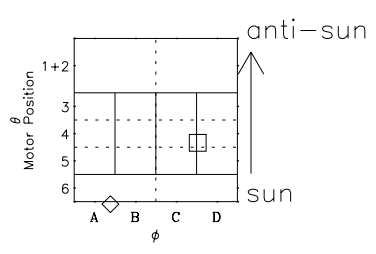

Galileo EPD Real Time Omni Spectrum 98231

Software Version: RTSPEC_OMNI V 1.20
 Data Production: 06-03-00
 Plot Production: Sun Sep 16 11:29:05 2001
 Color File: wondr3
 Geofactor File: 1.1

◇ = Jupiter look direction
 □ = Corotation look direction