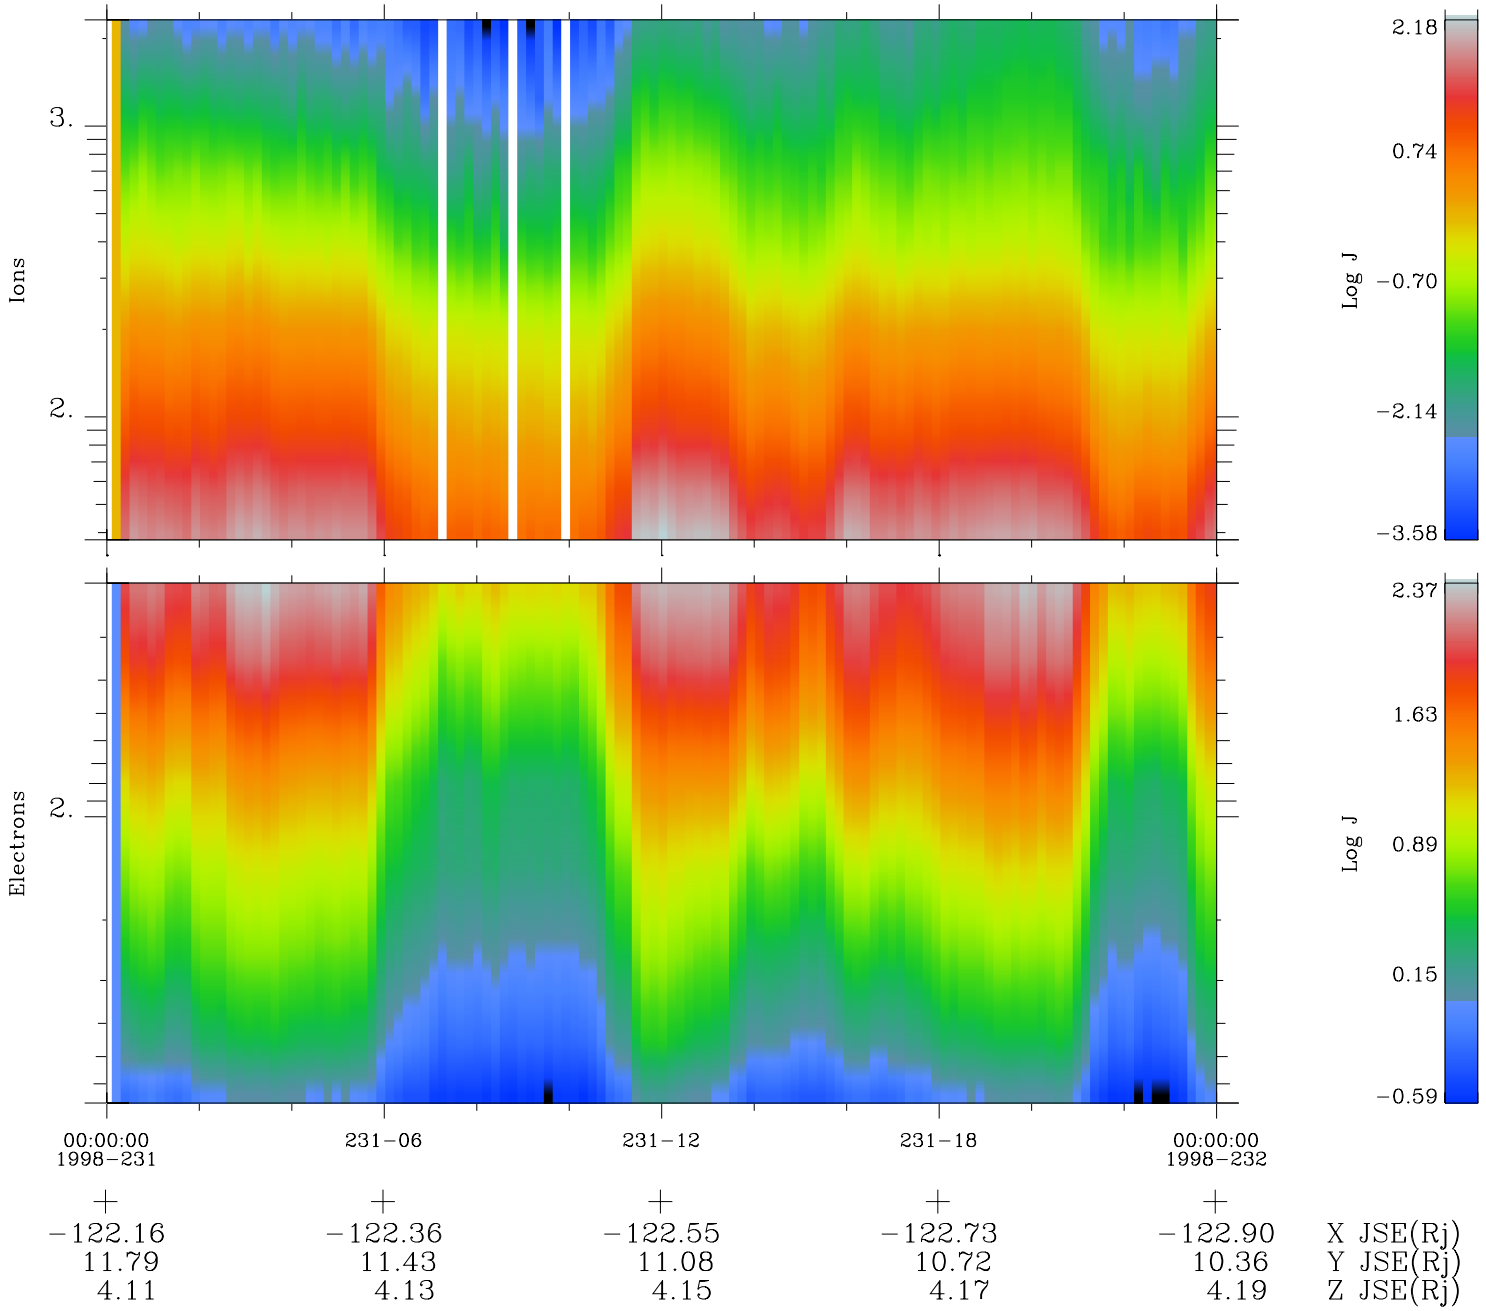

Galileo EPD Real Time Omni Spectrum 98231

Software Version: RTSPEC_OMNI V 1.20
 Data Production: 06-03-00
 Plot Production: Sun Sep 16 11:29:05 2001
 Color File: wondr3
 Geofactor File: 1.1

◇ = Jupiter look direction
 □ = Corotation look direction