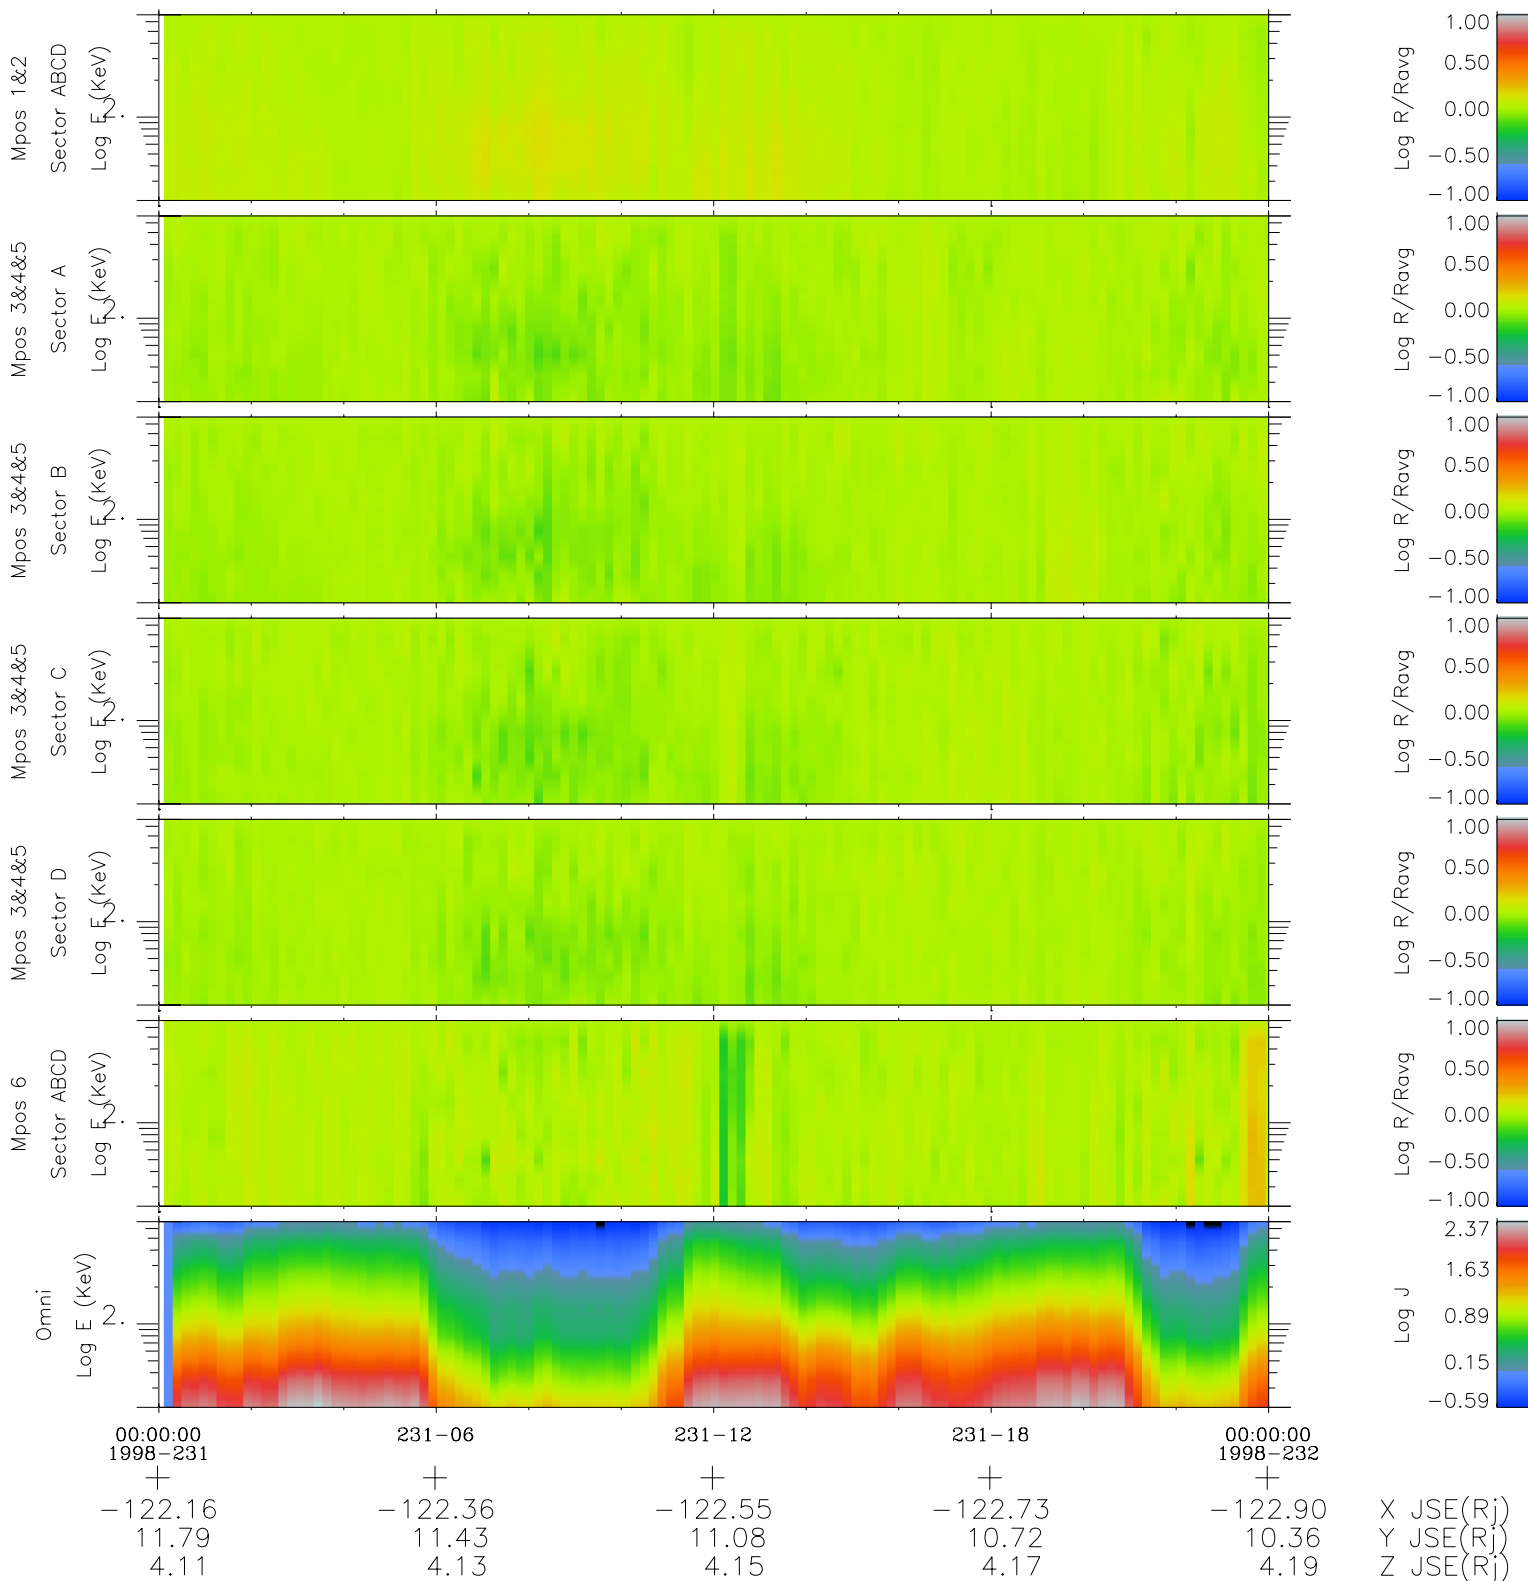

Galileo EPD Real Time R6 Electrons Spectra 98231

Software Version: RTSPEC_R6 V 1.20
 Data Production: 06-03-00
 Plot Production: Sun Sep 16 11:28:59 2001
 Color File: wondr3
 Geofactor File: 1.1

- ◇ = Jupiter look direction
- = Corotation look direction