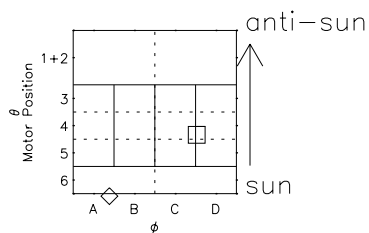

Galileo EPD Real Time R6 Electrons Spectra 98231

Software Version: RTSPEC_R6 V 1.20
 Data Production: 06-03-00
 Plot Production: Sun Sep 16 11:28:59 2001
 Color File: wondr3
 Geofactor File: 1.1

- ◇ = Jupiter look direction
- = Corotation look direction