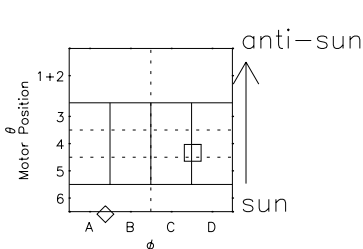

Galileo EPD Real Time R6 Ions Spectra 98231

Software Version: RTSPEC_R6 V 1.20
 Data Production: 06-03-00
 Plot Production: Sun Sep 16 11:28:53 2001
 Color File: wondr3
 Geofactor File: 1.1

- ◇ = Jupiter look direction
- = Corotation look direction