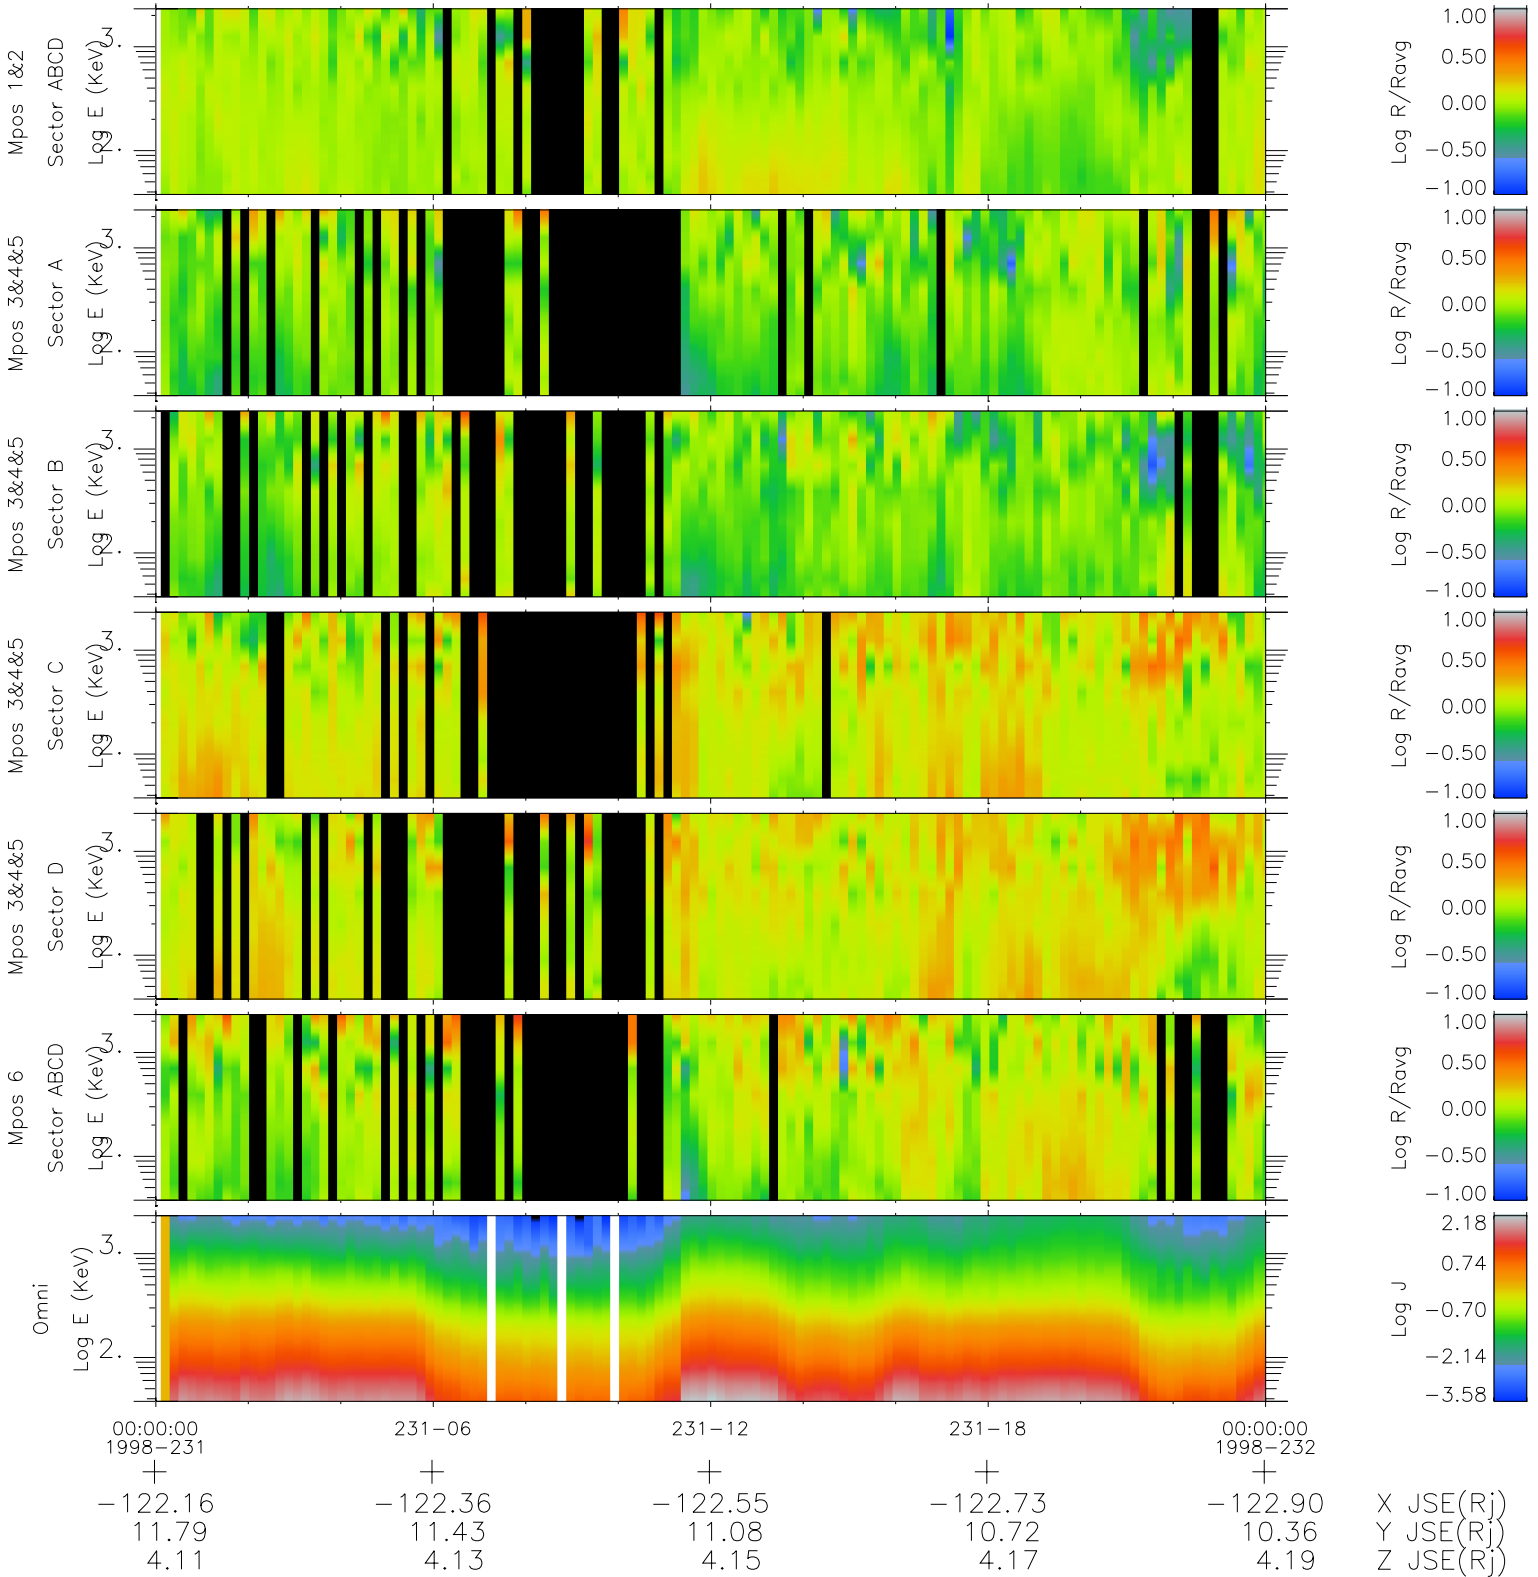

Galileo EPD Real Time R6 Ions Spectra 98231

Software Version: RTSPEC_R6 V 1.20
 Data Production: 06-03-00
 Plot Production: Sun Sep 16 11:28:53 2001
 Color File: wondr3
 Geofactor File: 1.1

- ◇ = Jupiter look direction
- = Corotation look direction