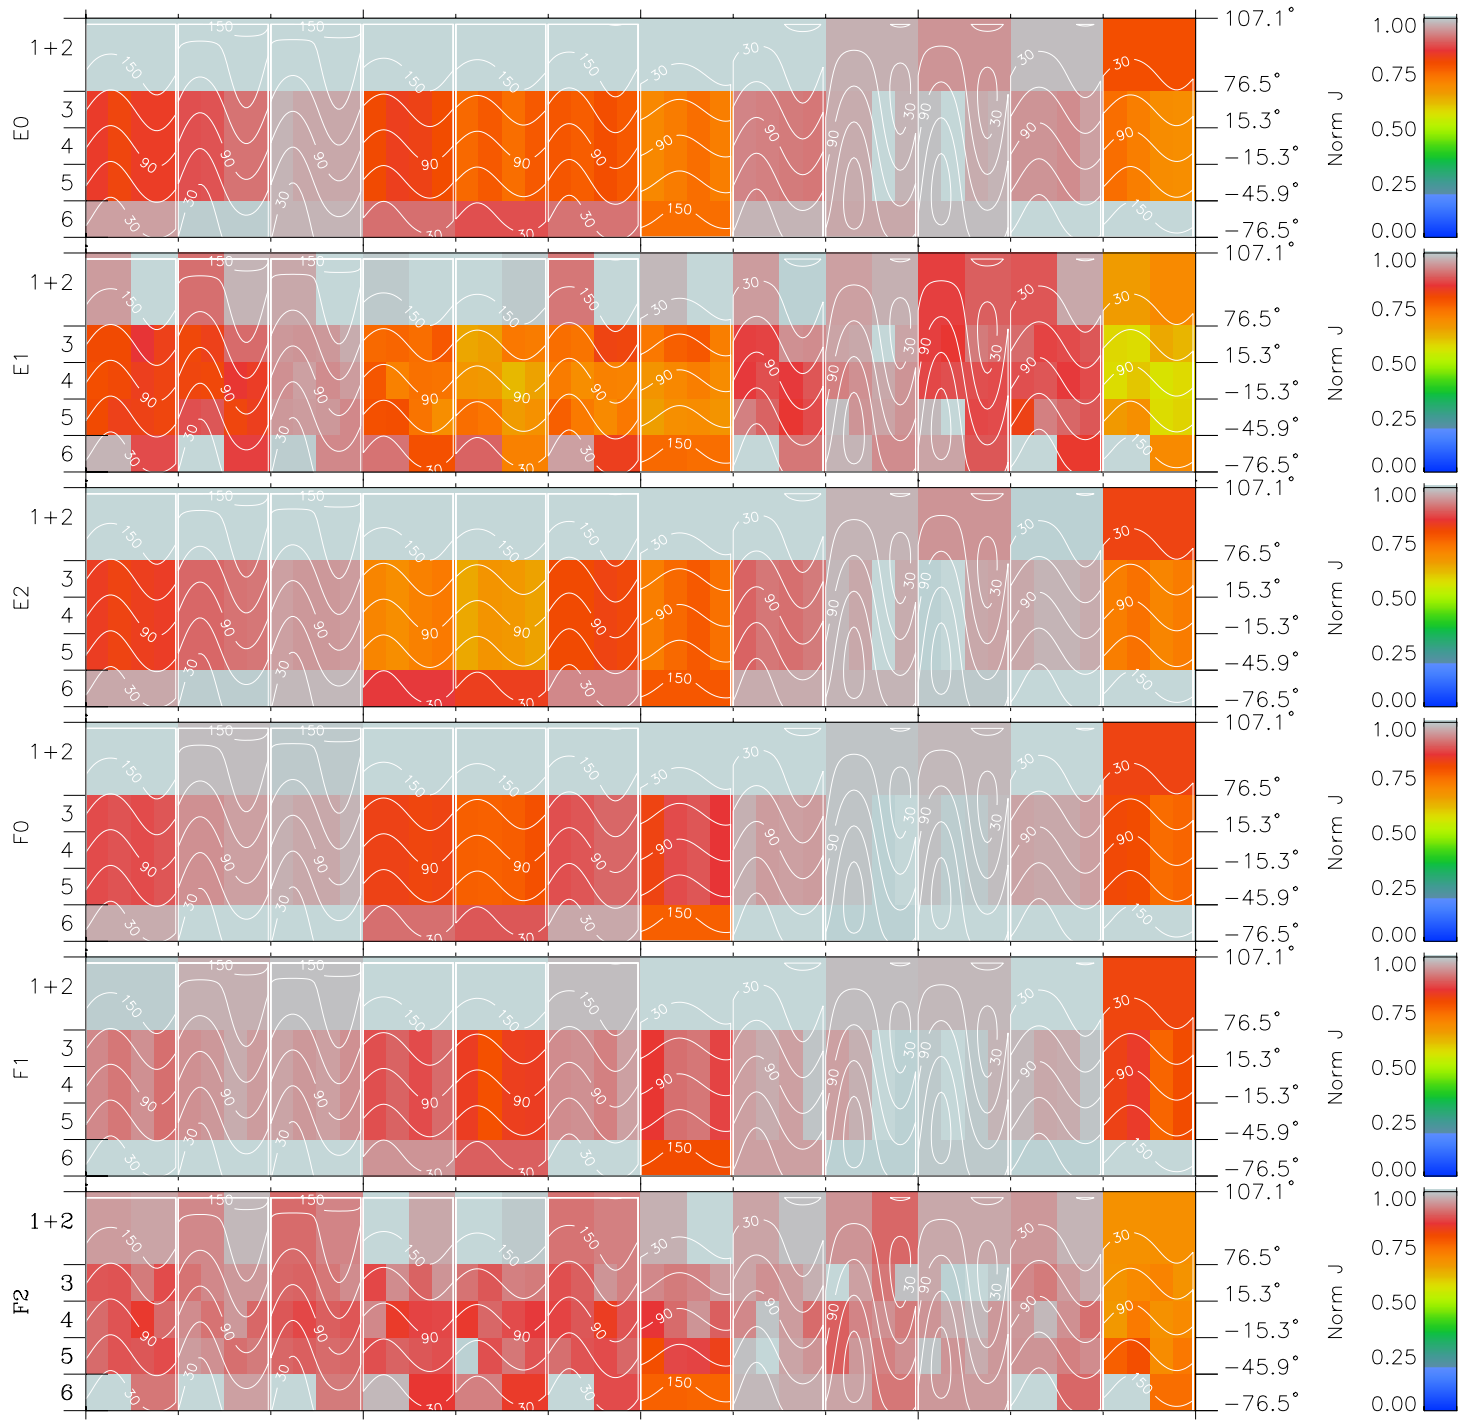

Galileo EPD Real Time All-Sky Anisotropies 98231

Software Version: RTSKY_NORM V 1.20
 Data Production: 06-03-00
 Plot Production: Sun Sep 16 11:29:49 2001
 Color File: wondr3
 Geofactor File: 1.1

Time	231-06	231-12	231-18	00:00:00 1998-232	
+	+	+	+	+	X JSE(R _j)
-122.16	-122.36	-122.55	-122.73	-122.90	Y JSE(R _j)
11.79	11.43	11.08	10.72	10.36	Z JSE(R _j)
4.11	4.13	4.15	4.17	4.19	

- ◇ = Jupiter look direction
- = Corotation look direction