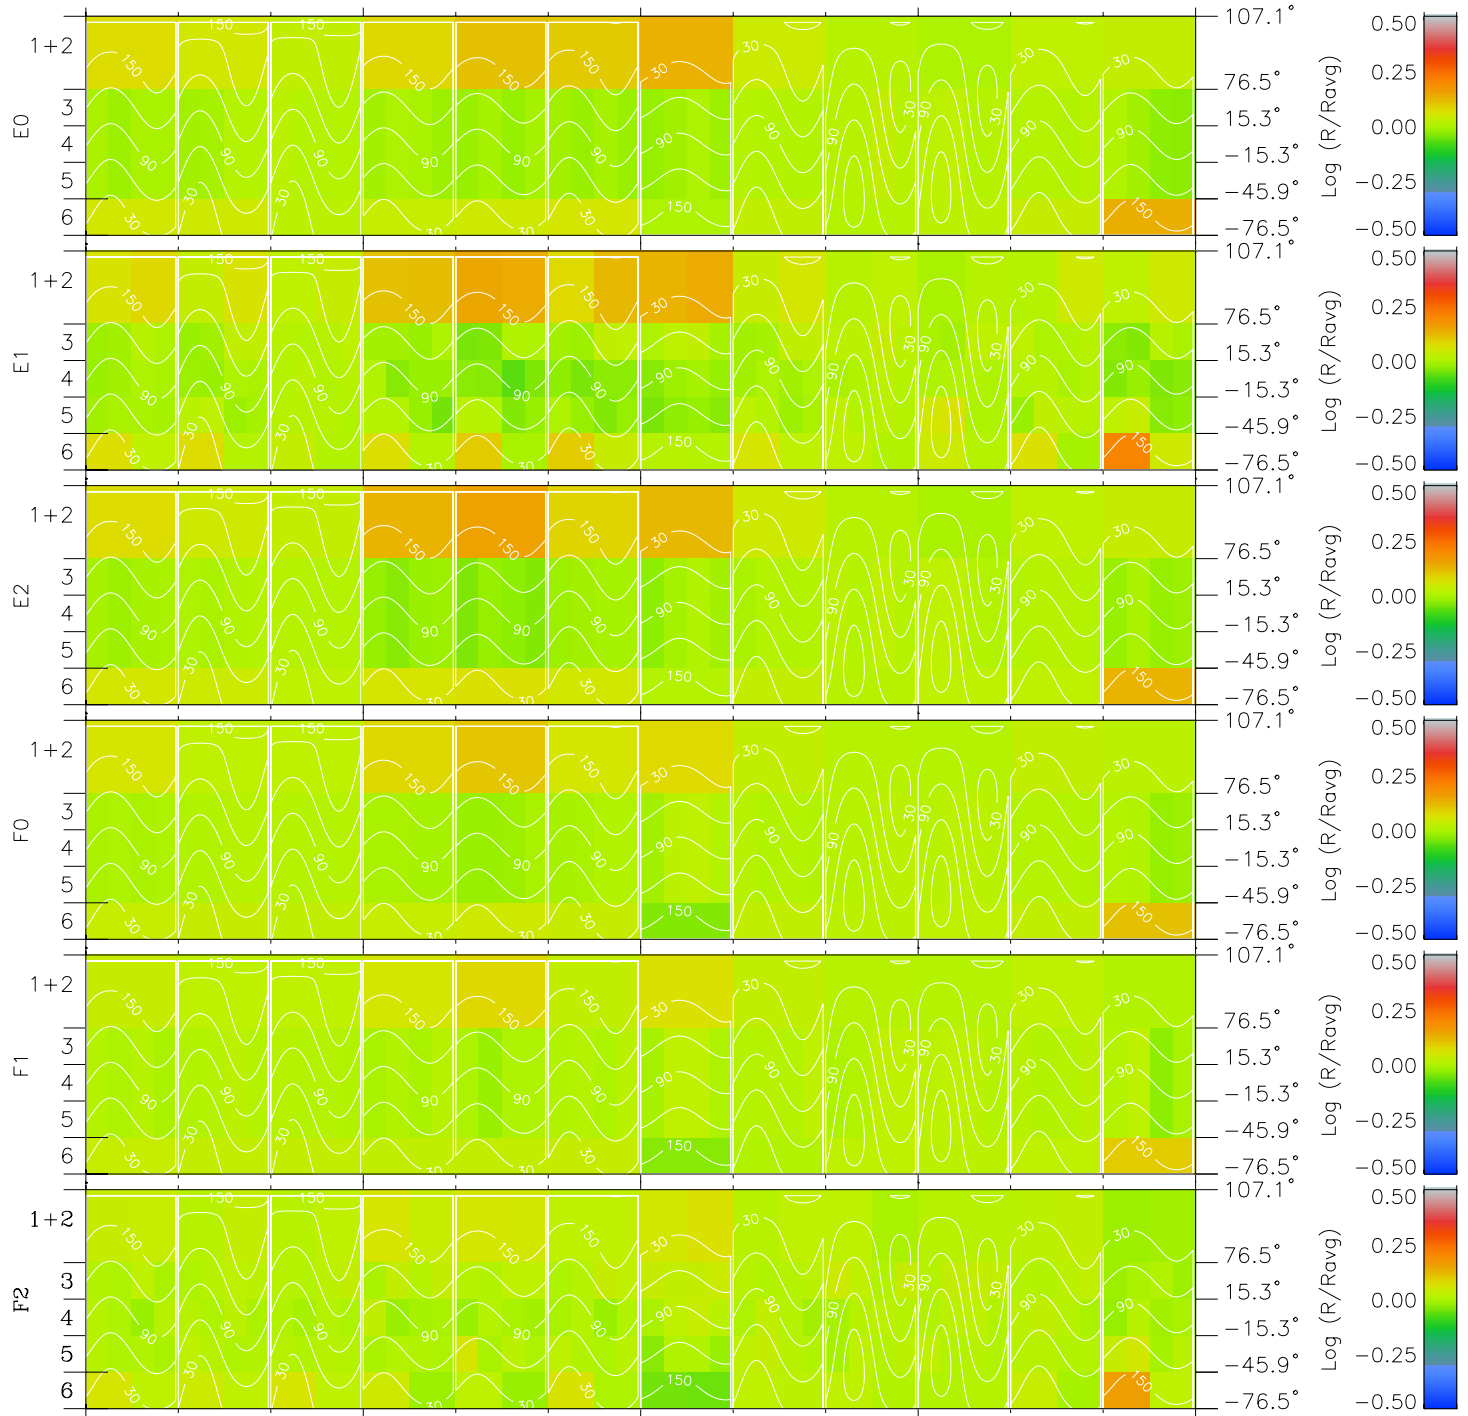

# Galileo EPD Real Time All-Sky Anisotropies 98231

Software Version: RTSKY\_MEAN V 1.20  
 Data Production: 06-03-00  
 Plot Production: Sun Sep 16 11:29:20 2001  
 Color File: wondr3  
 Geofactor File: 1.1

Time	Longitude	Latitude	Altitude	X JSE(R <sub>j</sub> )	Y JSE(R <sub>j</sub> )	Z JSE(R <sub>j</sub> )
00:00:00 1998-231	-122.16	11.79	4.11			
231-06	-122.36	11.43	4.13			
231-12	-122.55	11.08	4.15			
231-18	-122.73	10.72	4.17			
00:00:00 1998-232	-122.90	10.36	4.19			

- ◇ = Jupiter look direction
- = Corotation look direction