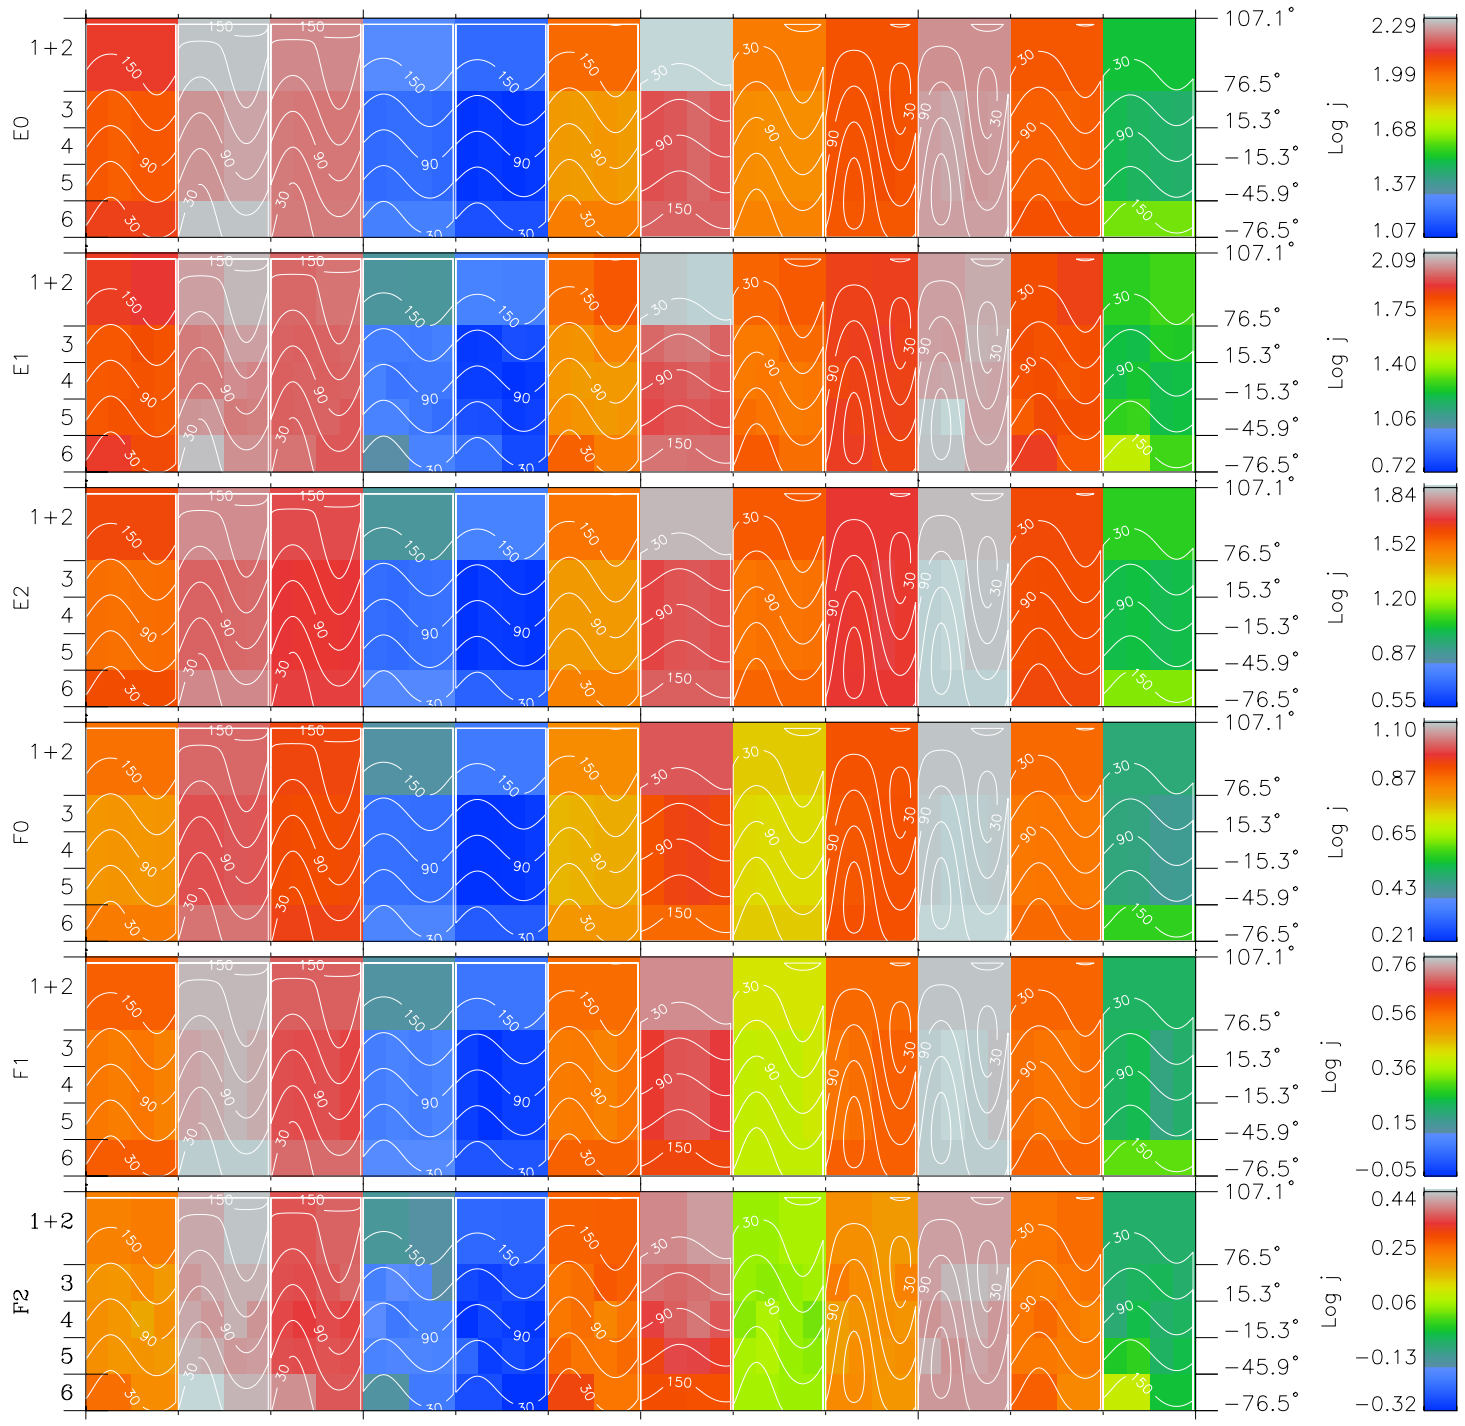

# Galileo EPD Real Time All-Sky Anisotropies 98231

Software Version: RTSKY\_FLUX V 1.20  
 Data Production: 06-03-00  
 Plot Production: Sun Sep 16 11:29:35 2001  
 Color File: wondr3  
 Geofactor File: 1.1

00:00:00 1998-231	231-06	231-12	231-18	00:00:00 1998-232	
+	+	+	+	+	
-122.16	-122.36	-122.55	-122.73	-122.90	X JSE(R <sub>j</sub> )
11.79	11.43	11.08	10.72	10.36	Y JSE(R <sub>j</sub> )
4.11	4.13	4.15	4.17	4.19	Z JSE(R <sub>j</sub> )

- ◇ = Jupiter look direction
- = Corotation look direction