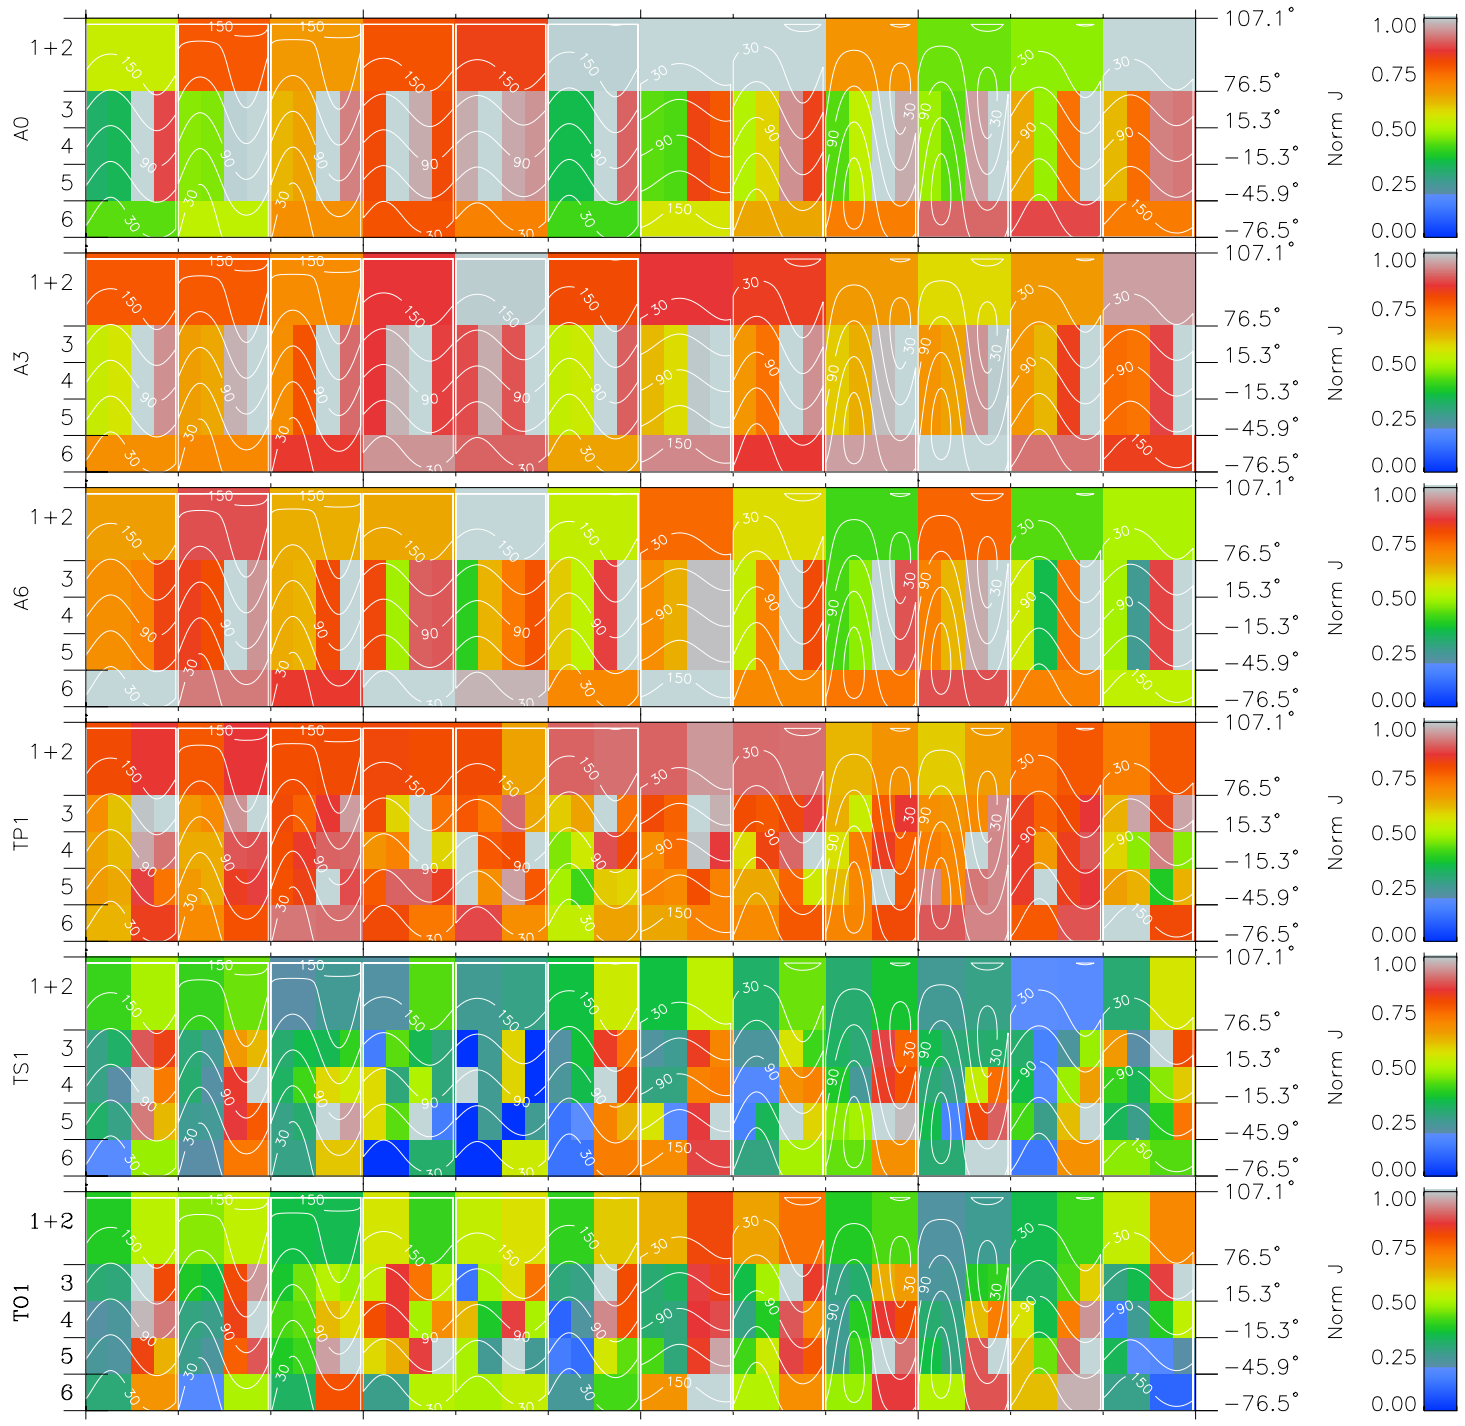

# Galileo EPD Real Time All-Sky Anisotropies 98231

Software Version: RTSKY\_NORM V 1.20  
Data Production: 06-03-00  
Plot Production: Sun Sep 16 11:29:42 2001  
Color File: wondr3  
Geofactor File: 1.1

00:00:00 1998-231	231-06	231-12	231-18	00:00:00 1998-232	
+	+	+	+	+	X JSE(R <sub>j</sub> )
-122.16	-122.36	-122.55	-122.73	-122.90	Y JSE(R <sub>j</sub> )
11.79	11.43	11.08	10.72	10.36	Z JSE(R <sub>j</sub> )
4.11	4.13	4.15	4.17	4.19	

- ◇ = Jupiter look direction
- = Corotation look direction