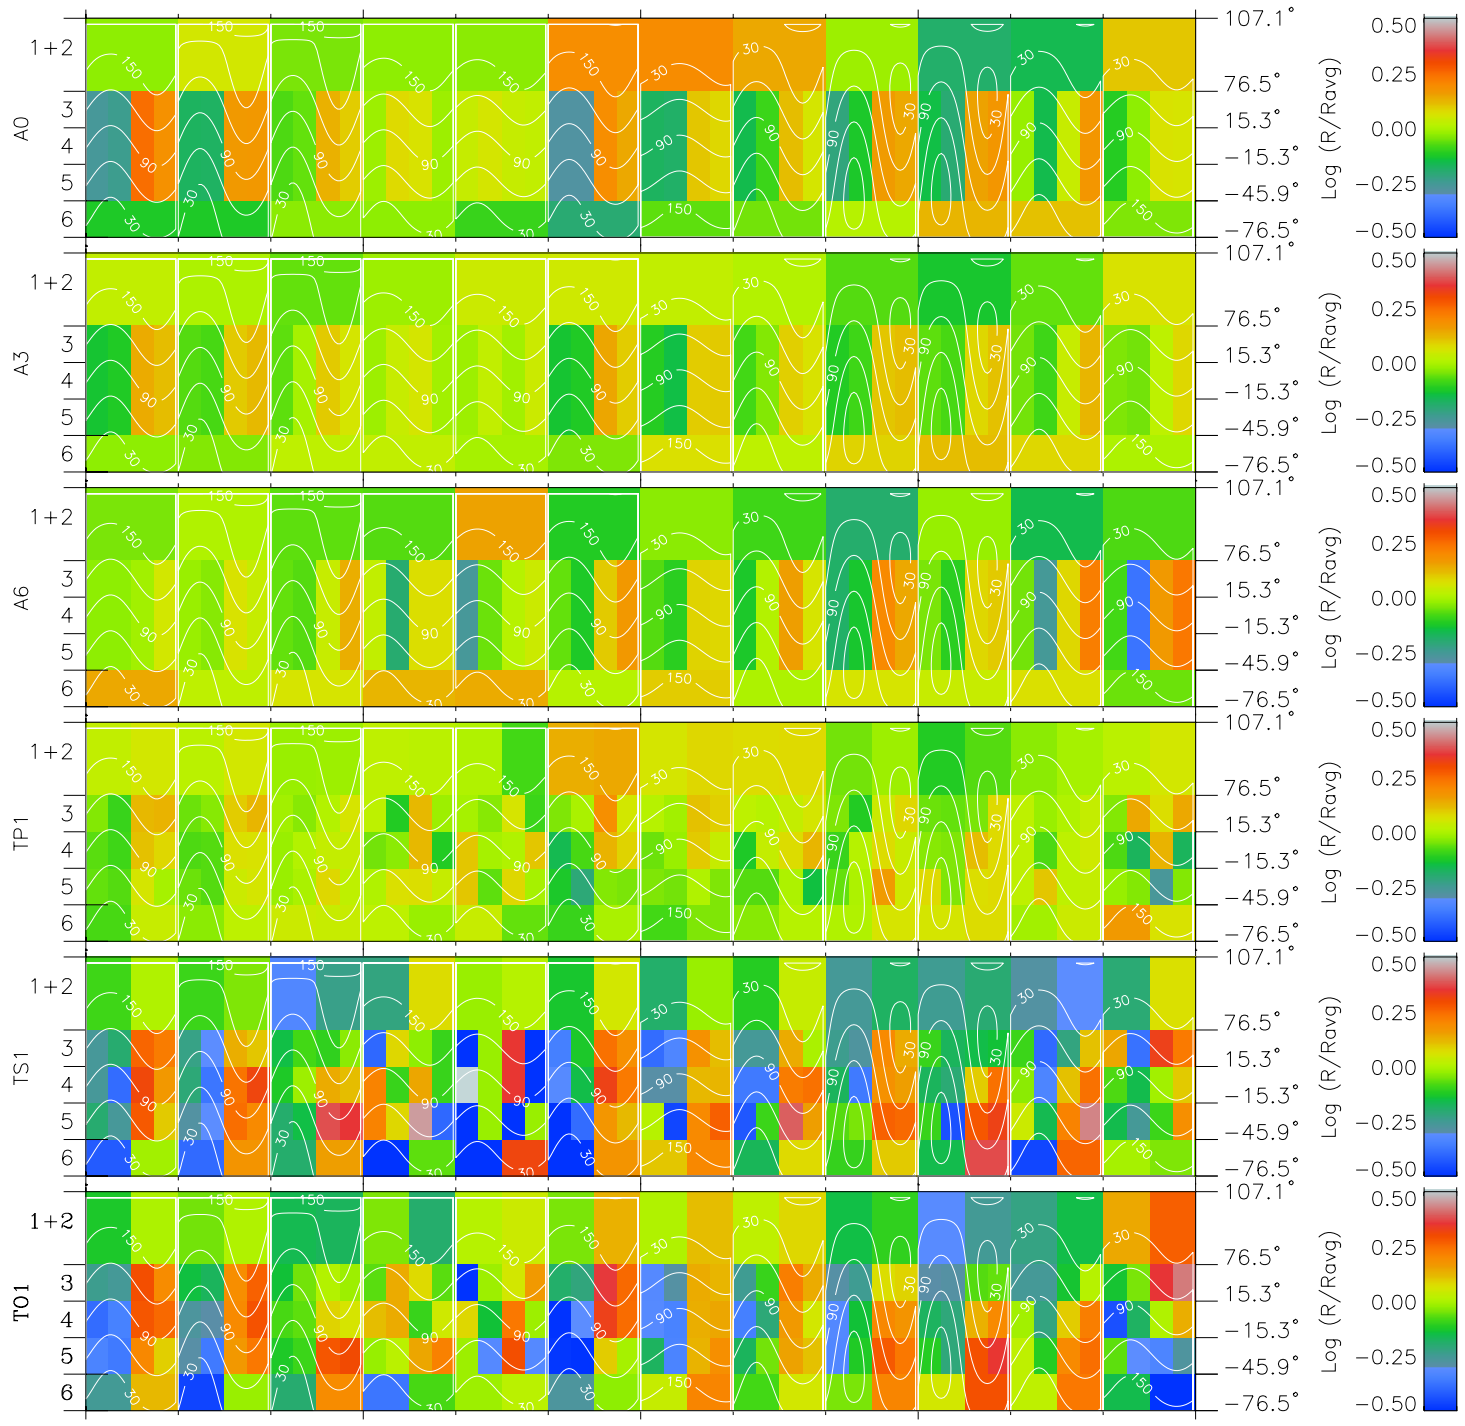

# Galileo EPD Real Time All-Sky Anisotropies 98231

Software Version: RTSKY\_MEAN V 1.20  
 Data Production: 06-03-00  
 Plot Production: Sun Sep 16 11:29:13 2001  
 Color File: wondr3  
 Geofactor File: 1.1

| Time                 | Longitude | Latitude | Altitude | X JSE(R <sub>j</sub> ) | Y JSE(R <sub>j</sub> ) | Z JSE(R <sub>j</sub> ) |
|----------------------|-----------|----------|----------|------------------------|------------------------|------------------------|
| 00:00:00<br>1998-231 | -122.16   | 11.79    | 4.11     |                        |                        |                        |
| 231-06               | -122.36   | 11.43    | 4.13     |                        |                        |                        |
| 231-12               | -122.55   | 11.08    | 4.15     |                        |                        |                        |
| 231-18               | -122.73   | 10.72    | 4.17     |                        |                        |                        |
| 00:00:00<br>1998-232 | -122.90   | 10.36    | 4.19     |                        |                        |                        |

- ◇ = Jupiter look direction
- = Corotation look direction