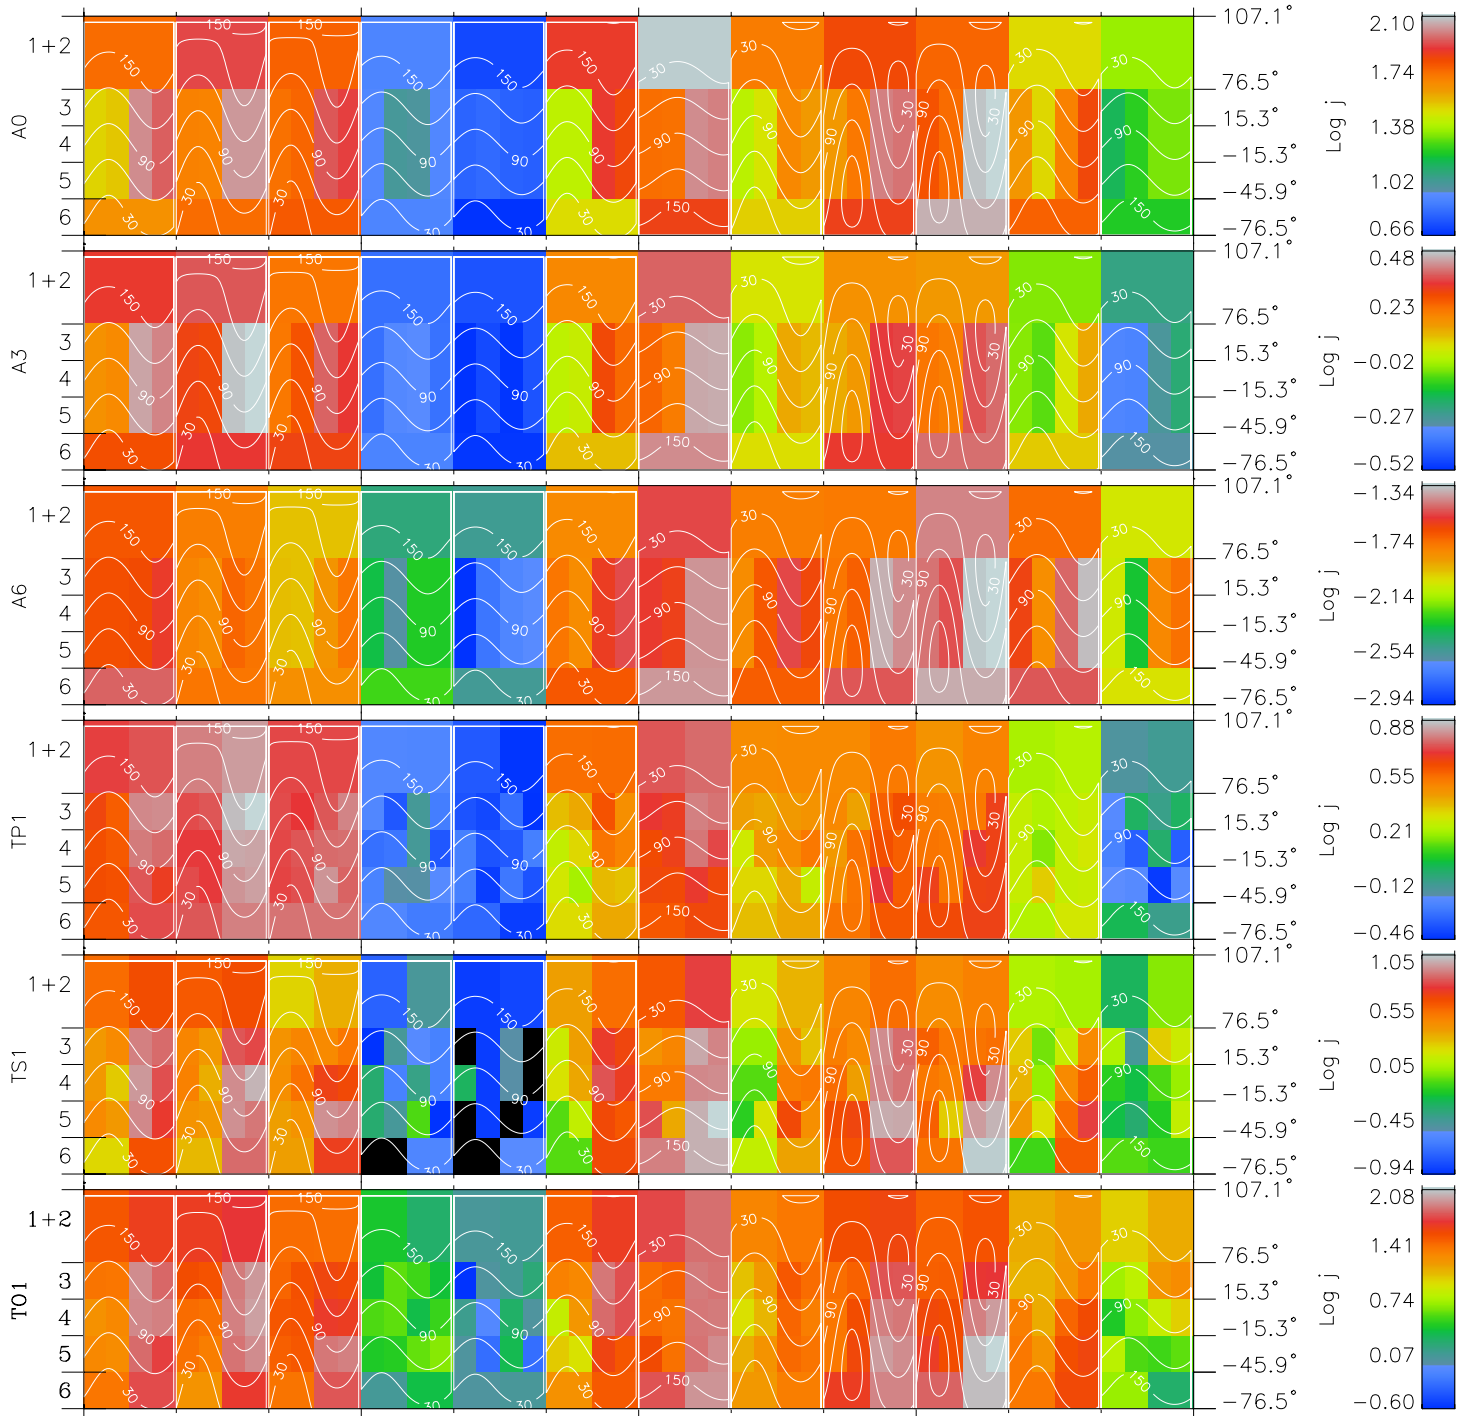

# Galileo EPD Real Time All-Sky Anisotropies 98231

Software Version: RTSKY\_FLUX V 1.20  
 Data Production: 06-03-00  
 Plot Production: Sun Sep 16 11:29:28 2001  
 Color File: wondr3  
 Geofactor File: 1.1

Time	Longitude	Latitude	Altitude	X JSE(R <sub>j</sub> )	Y JSE(R <sub>j</sub> )	Z JSE(R <sub>j</sub> )
00:00:00 1998-231	-122.16	11.79	4.11			
231-06	-122.36	11.43	4.13			
231-12	-122.55	11.08	4.15			
231-18	-122.73	10.72	4.17			
00:00:00 1998-232	-122.90	10.36	4.19			

- ◇ = Jupiter look direction
- = Corotation look direction