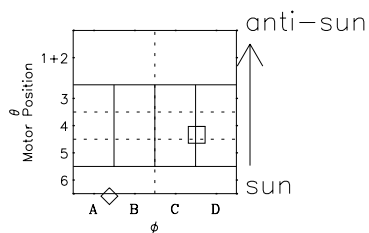

# Galileo EPD Real-Time Omni 98231

Software Version: RTLINE\_OMNI V 1.20  
Data Production: 06-03-00  
Plot Production: Sun Sep 16 11:31:03 2001

- ◇ = Jupiter look direction
- = Corotation look direction