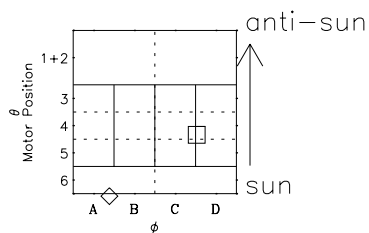

# Galileo EPD Real-Time Omni 98231

Software Version: RTLINE\_OMNI V 1.20  
Data Production: 06-03-00  
Plot Production: Sun Sep 16 11:31:01 2001

- ◇ = Jupiter look direction
- = Corotation look direction