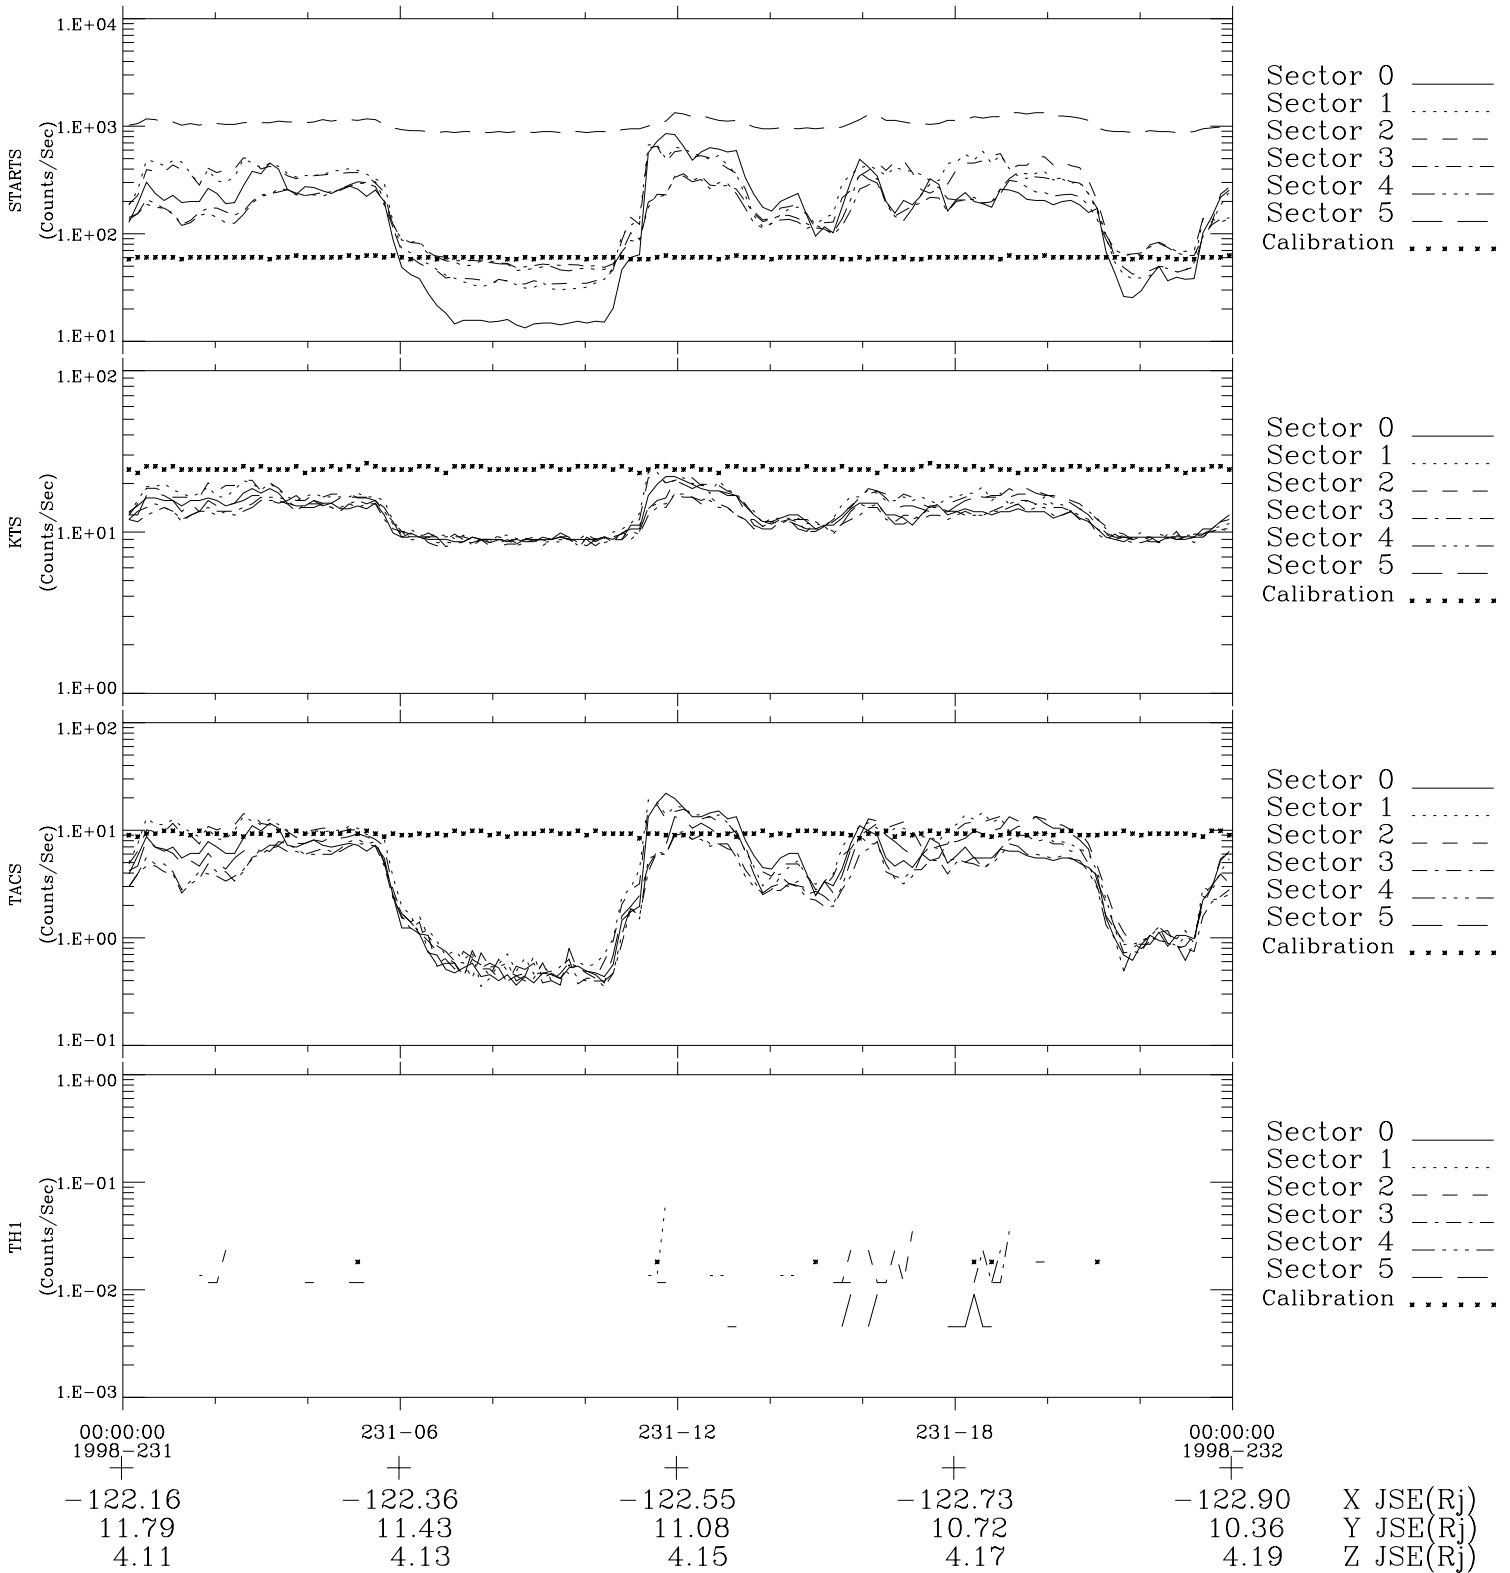

Galileo EPD Real-Time Six-Sector 98231

Software Version: RTLINE_R6 V 1.20
Data Production: 06-03-00
Plot Production: Sun Sep 16 11:31:12 2001

◇ = Jupiter look direction
□ = Corotation look direction