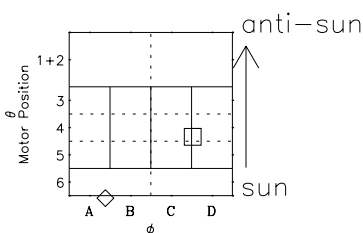

Galileo EPD Real-Time Six-Sector 98231

Software Version: RTLINE_R6 V 1.20
Data Production: 06-03-00
Plot Production: Sun Sep 16 11:31:12 2001

◇ = Jupiter look direction
□ = Corotation look direction