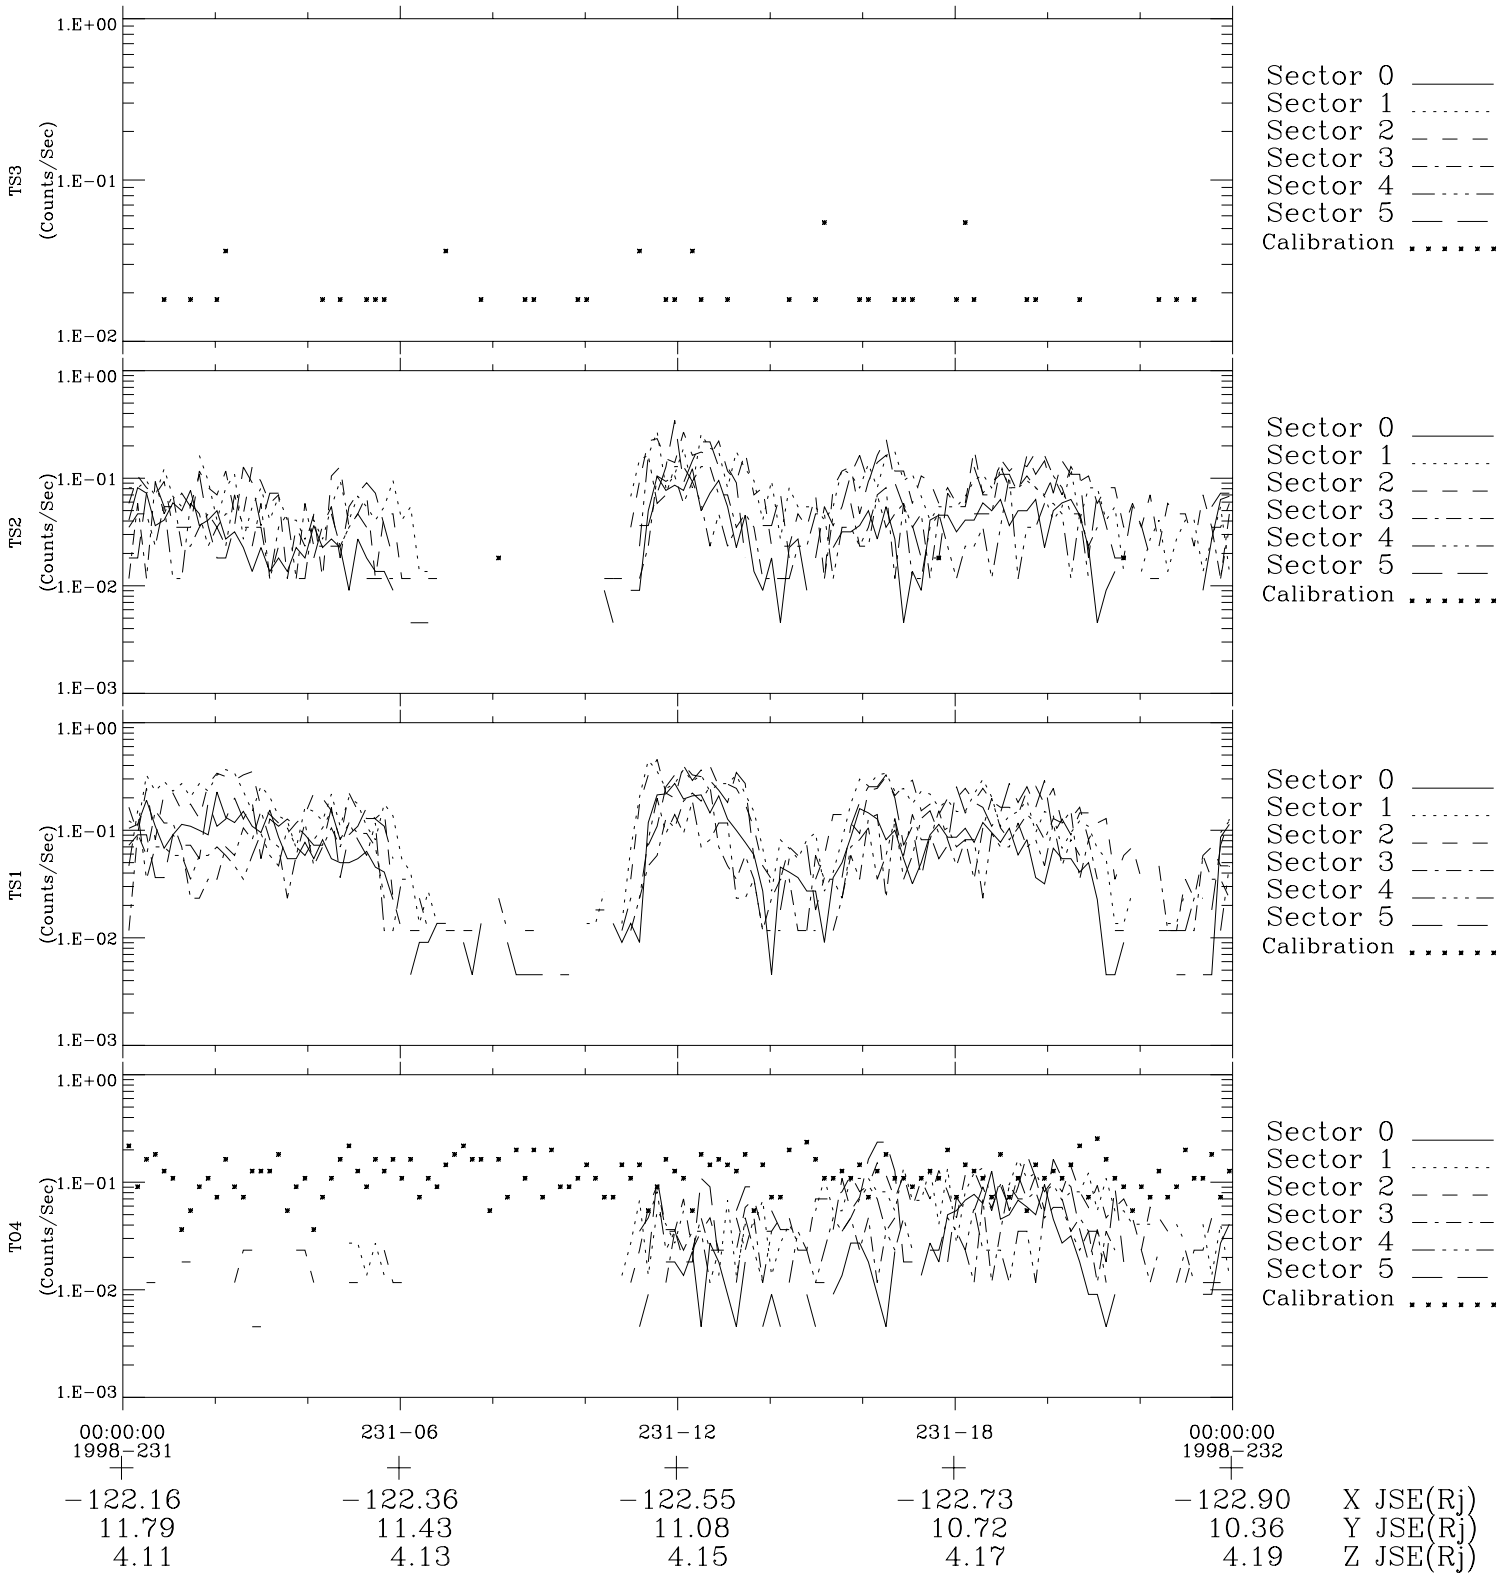

Galileo EPD Real-Time Six-Sector 98231

Software Version: RTLINE_R6 V 1.20
Data Production: 06-03-00
Plot Production: Sun Sep 16 11:31:10 2001

\diamond = Jupiter look direction
 \square = Corotation look direction