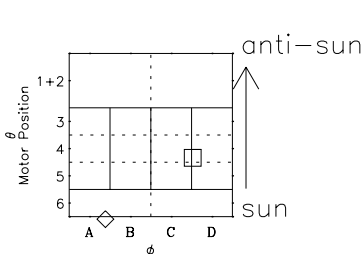

Galileo EPD Real-Time Six-Sector 98231

Software Version: RTLINE_R6 V 1.20
Data Production: 06-03-00
Plot Production: Sun Sep 16 11:31:10 2001

\diamond = Jupiter look direction
 \square = Corotation look direction