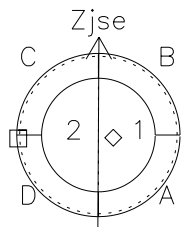

Galileo EPD Real-Time Six-Sector 98231

Software Version: RTLINE_R6 V 1.20
Data Production: 06-03-00
Plot Production: Sun Sep 16 11:31:10 2001

\diamond = Jupiter look direction
 \square = Corotation look direction