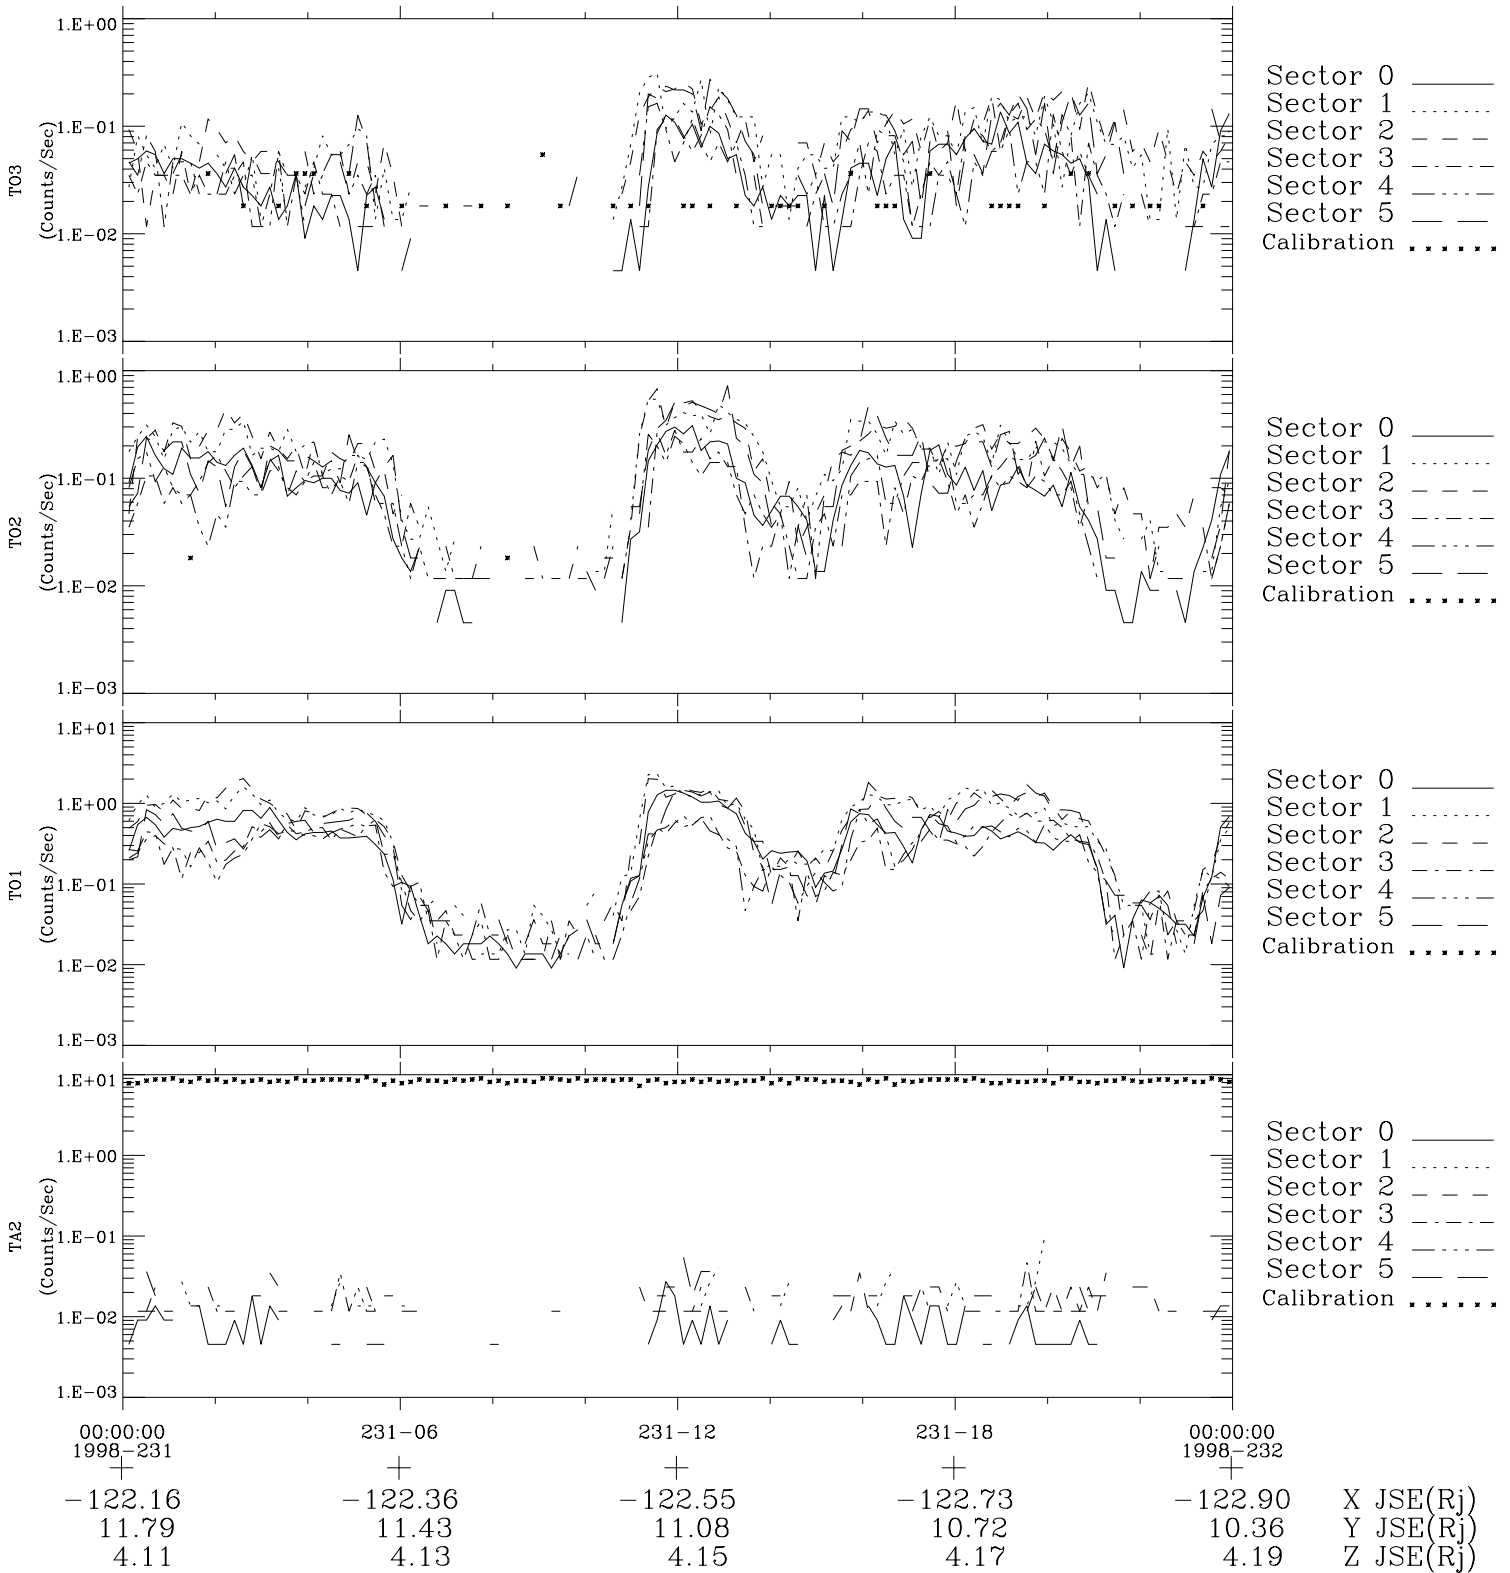

# Galileo EPD Real-Time Six-Sector 98231

Software Version: RTLINE\_R6 V 1.20  
Data Production: 06-03-00  
Plot Production: Sun Sep 16 11:31:09 2001

◇ = Jupiter look direction  
□ = Corotation look direction