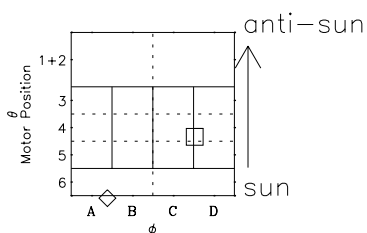

# Galileo EPD Real-Time Six-Sector 98231

Software Version: RTLINE\_R6 V 1.20  
Data Production: 06-03-00  
Plot Production: Sun Sep 16 11:31:09 2001

◇ = Jupiter look direction  
□ = Corotation look direction