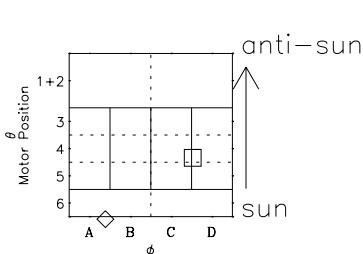

Galileo EPD Real-Time Six-Sector 98231

Software Version: RTLINE_R6 V 1.20
Data Production: 06-03-00
Plot Production: Sun Sep 16 11:31:09 2001

◇ = Jupiter look direction
□ = Corotation look direction