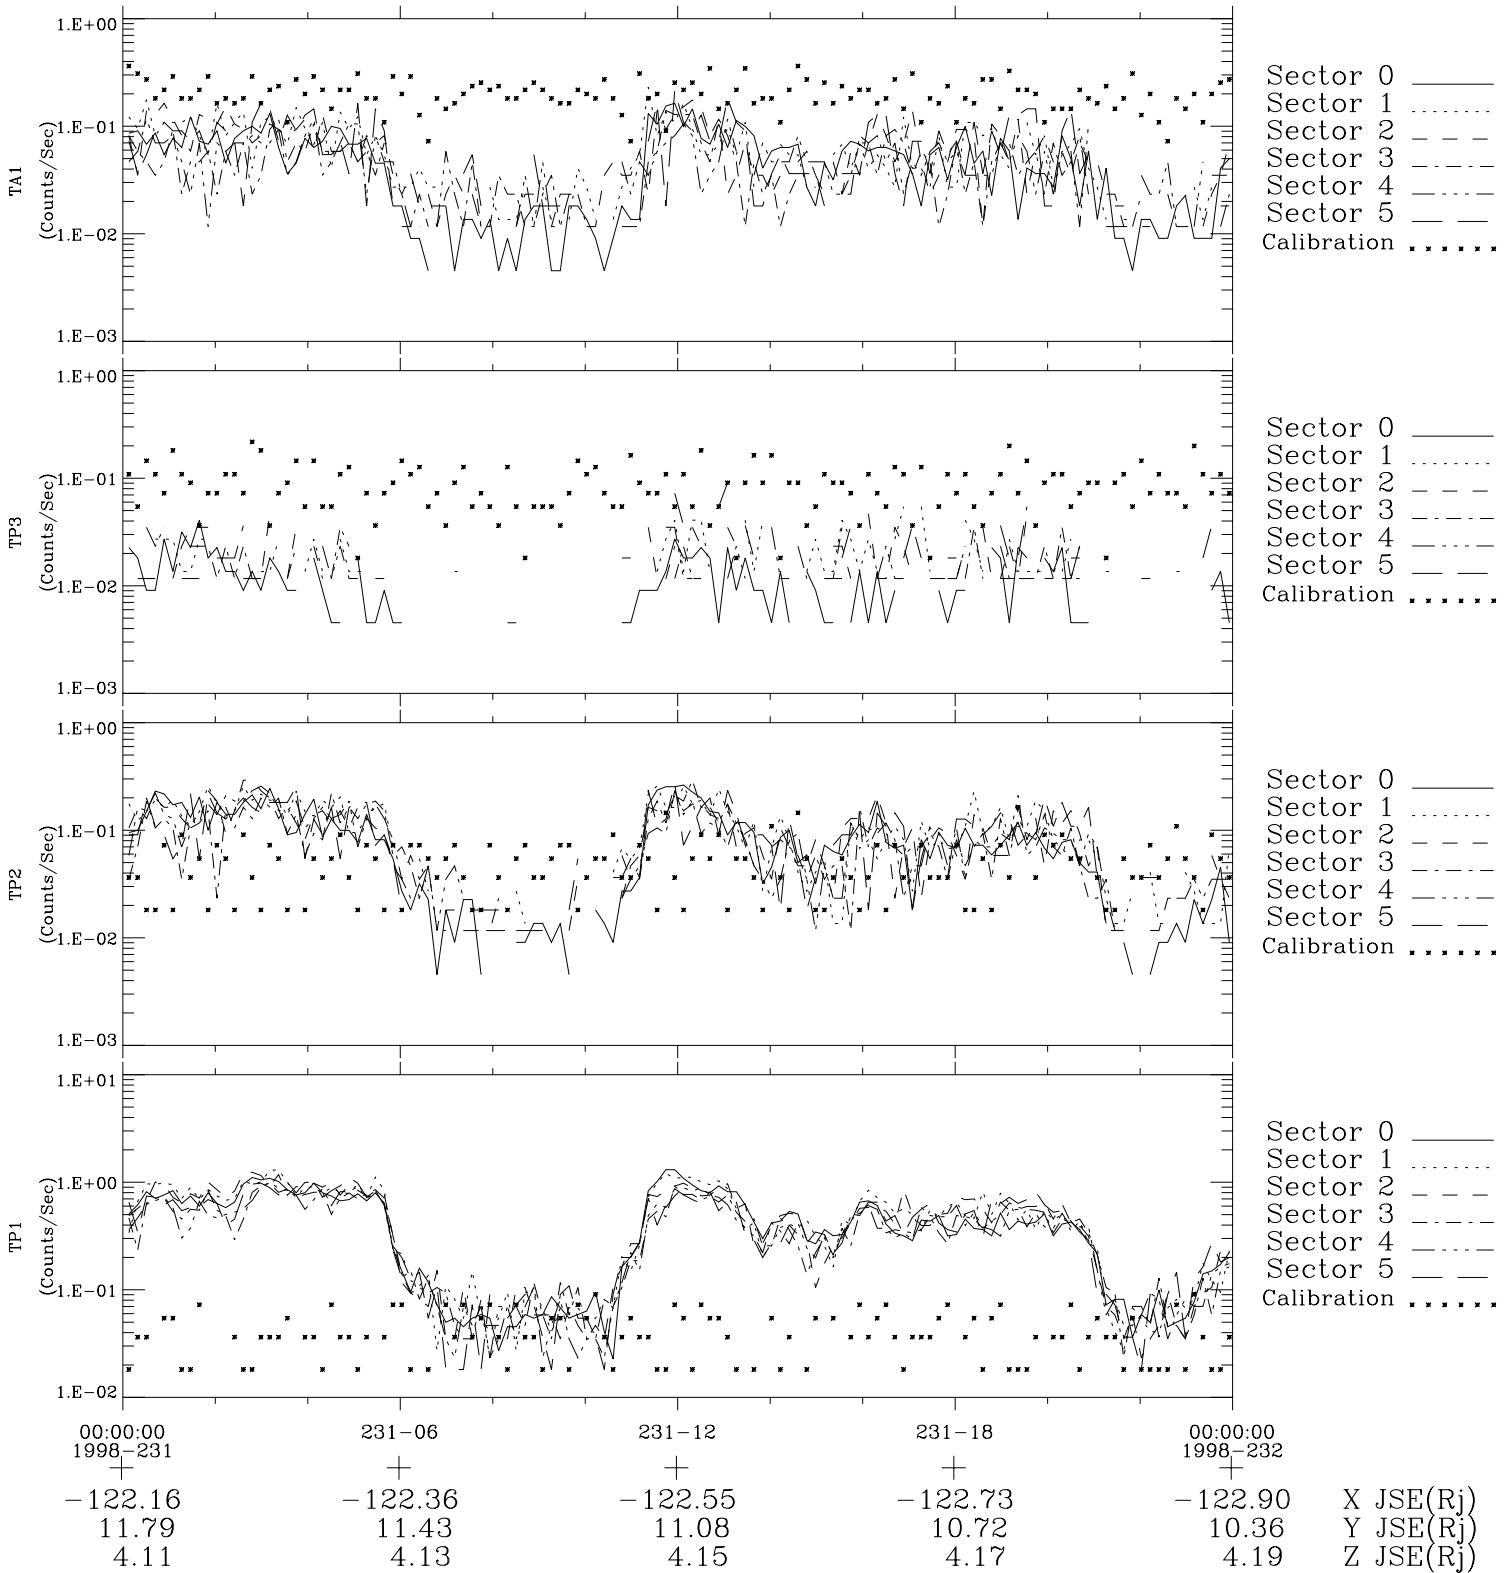

Galileo EPD Real-Time Six-Sector 98231

Software Version: RTLINE_R6 V 1.20
Data Production: 06-03-00
Plot Production: Sun Sep 16 11:31:09 2001

◇ = Jupiter look direction
□ = Corotation look direction