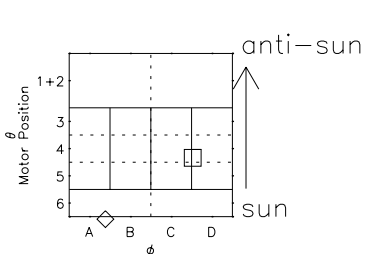

# Galileo EPD Real Elevation Anisotropies 98231

Software Version: RTELEV\_NORM V 1.20  
 Data Production: 06-03-00  
 Plot Production: Sun Sep 16 11:30:23 2001  
 Color File: wondr3  
 Geofactor File: 1.1

- ◇ = Jupiter look direction
- = Corotation look direction