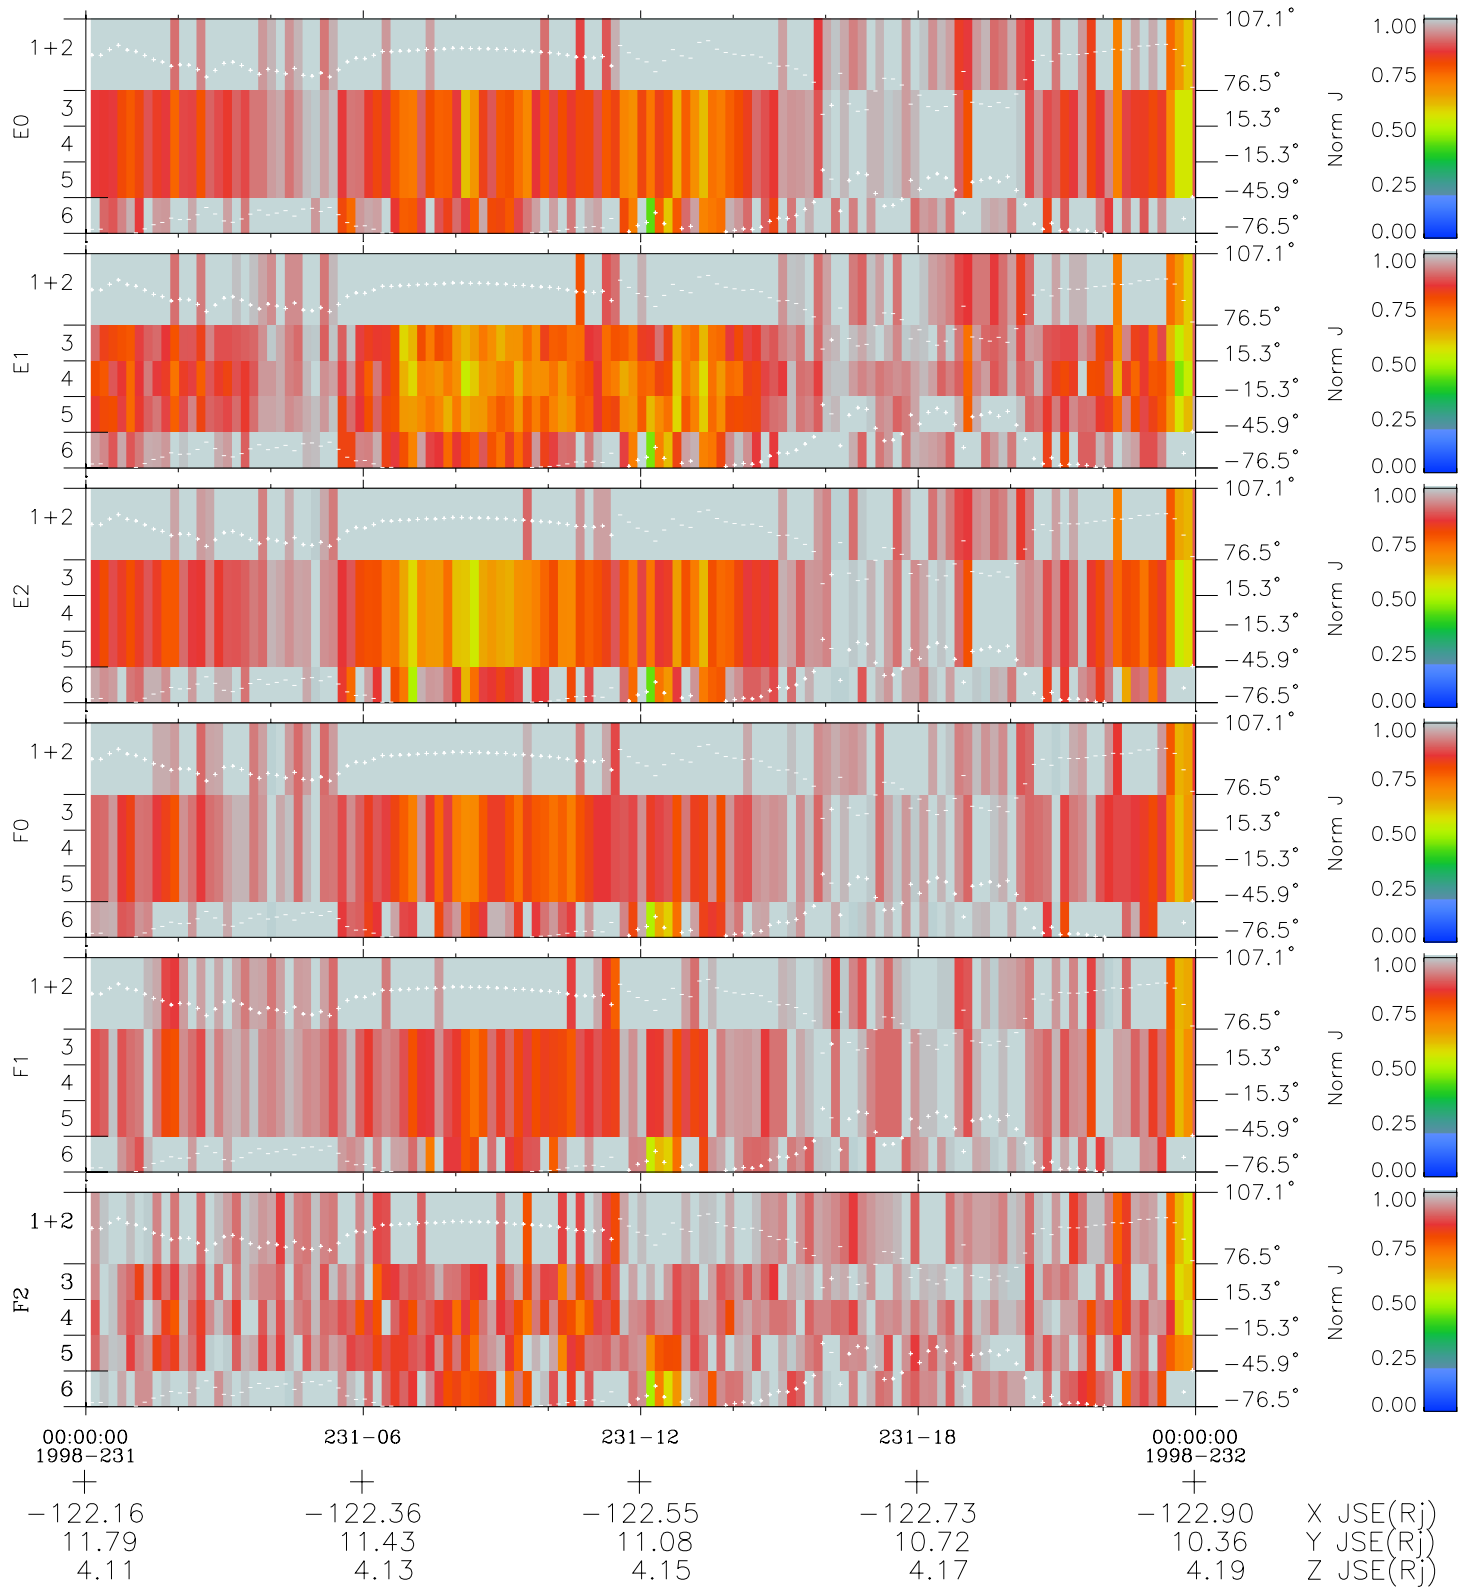

# Galileo EPD Real Elevation Anisotropies 98231

Software Version: RTELEV\_NORM V 1.20  
 Data Production: 06-03-00  
 Plot Production: Sun Sep 16 11:30:23 2001  
 Color File: wondr3  
 Geofactor File: 1.1

- ◇ = Jupiter look direction
- = Corotation look direction