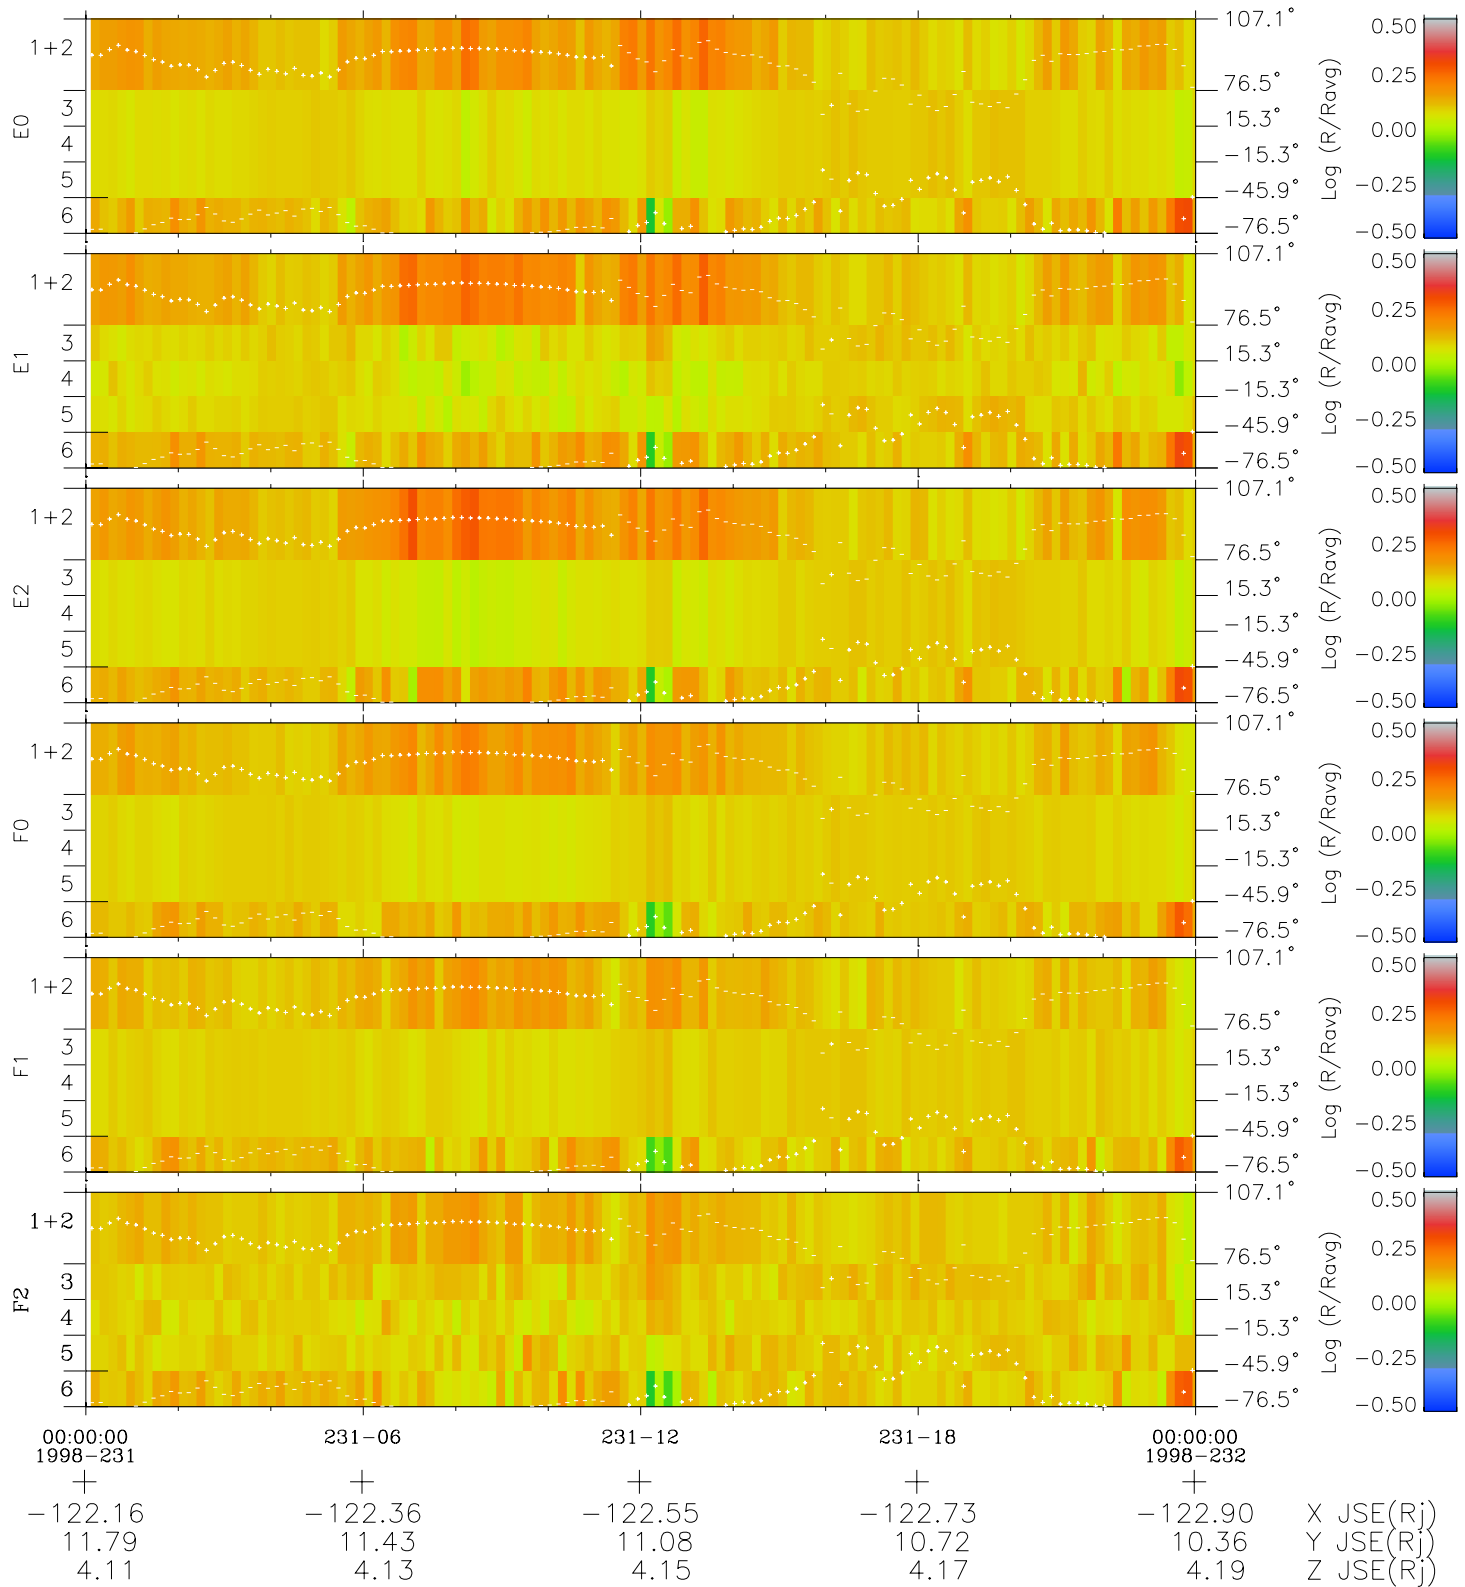

Galileo EPD Real Elevation Anisotropies 98231

Software Version: RTELEV_MEAN V 1.20
 Data Production: 06-03-00
 Plot Production: Sun Sep 16 11:30:00 2001
 Color File: wondr3
 Geofactor File: 1.1

- ◇ = Jupiter look direction
- = Corotation look direction