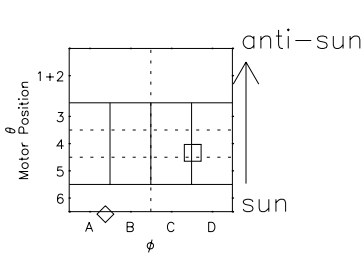

# Galileo EPD Real Elevation Anisotropies 98231

Software Version: RTELEV\_FLUX V 1.20  
Data Production: 06-03-00  
Plot Production: Sun Sep 16 11:30:12 2001  
Color File: wondr3  
Geofactor File: 1.1

00:00:00 1998-231	231-06	231-12	231-18	00:00:00 1998-232	
+	+	+	+	+	X JSE(R <sub>j</sub> )
-122.16	-122.36	-122.55	-122.73	-122.90	Y JSE(R <sub>j</sub> )
11.79	11.43	11.08	10.72	10.36	Z JSE(R <sub>j</sub> )
4.11	4.13	4.15	4.17	4.19	

- ◇ = Jupiter look direction
- = Corotation look direction