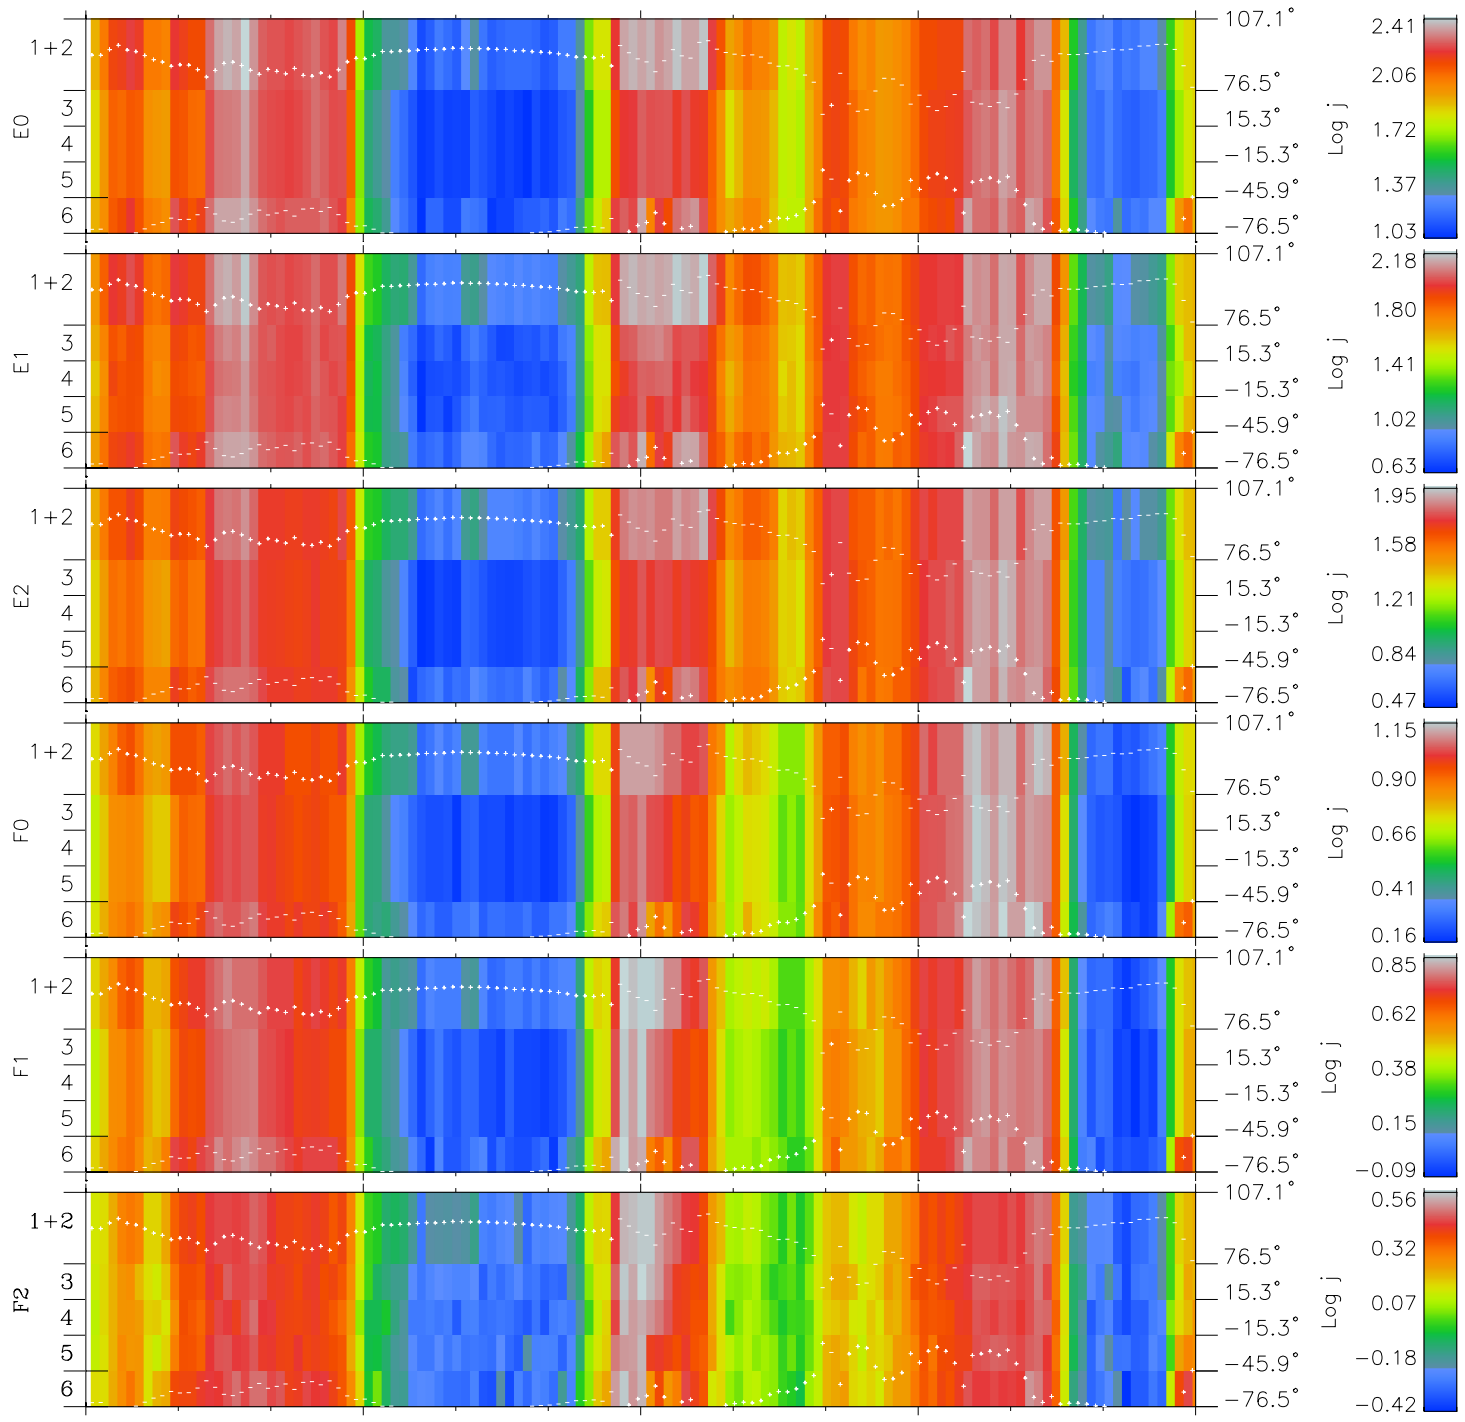

# Galileo EPD Real Elevation Anisotropies 98231

Software Version: RTELEV\_FLUX V 1.20  
Data Production: 06-03-00  
Plot Production: Sun Sep 16 11:30:12 2001  
Color File: wondr3  
Geofactor File: 1.1

00:00:00 1998-231	231-06	231-12	231-18	00:00:00 1998-232	
+	+	+	+	+	X JSE(R <sub>j</sub> )
-122.16	-122.36	-122.55	-122.73	-122.90	Y JSE(R <sub>j</sub> )
11.79	11.43	11.08	10.72	10.36	Z JSE(R <sub>j</sub> )
4.11	4.13	4.15	4.17	4.19	

- ◇ = Jupiter look direction
- = Corotation look direction