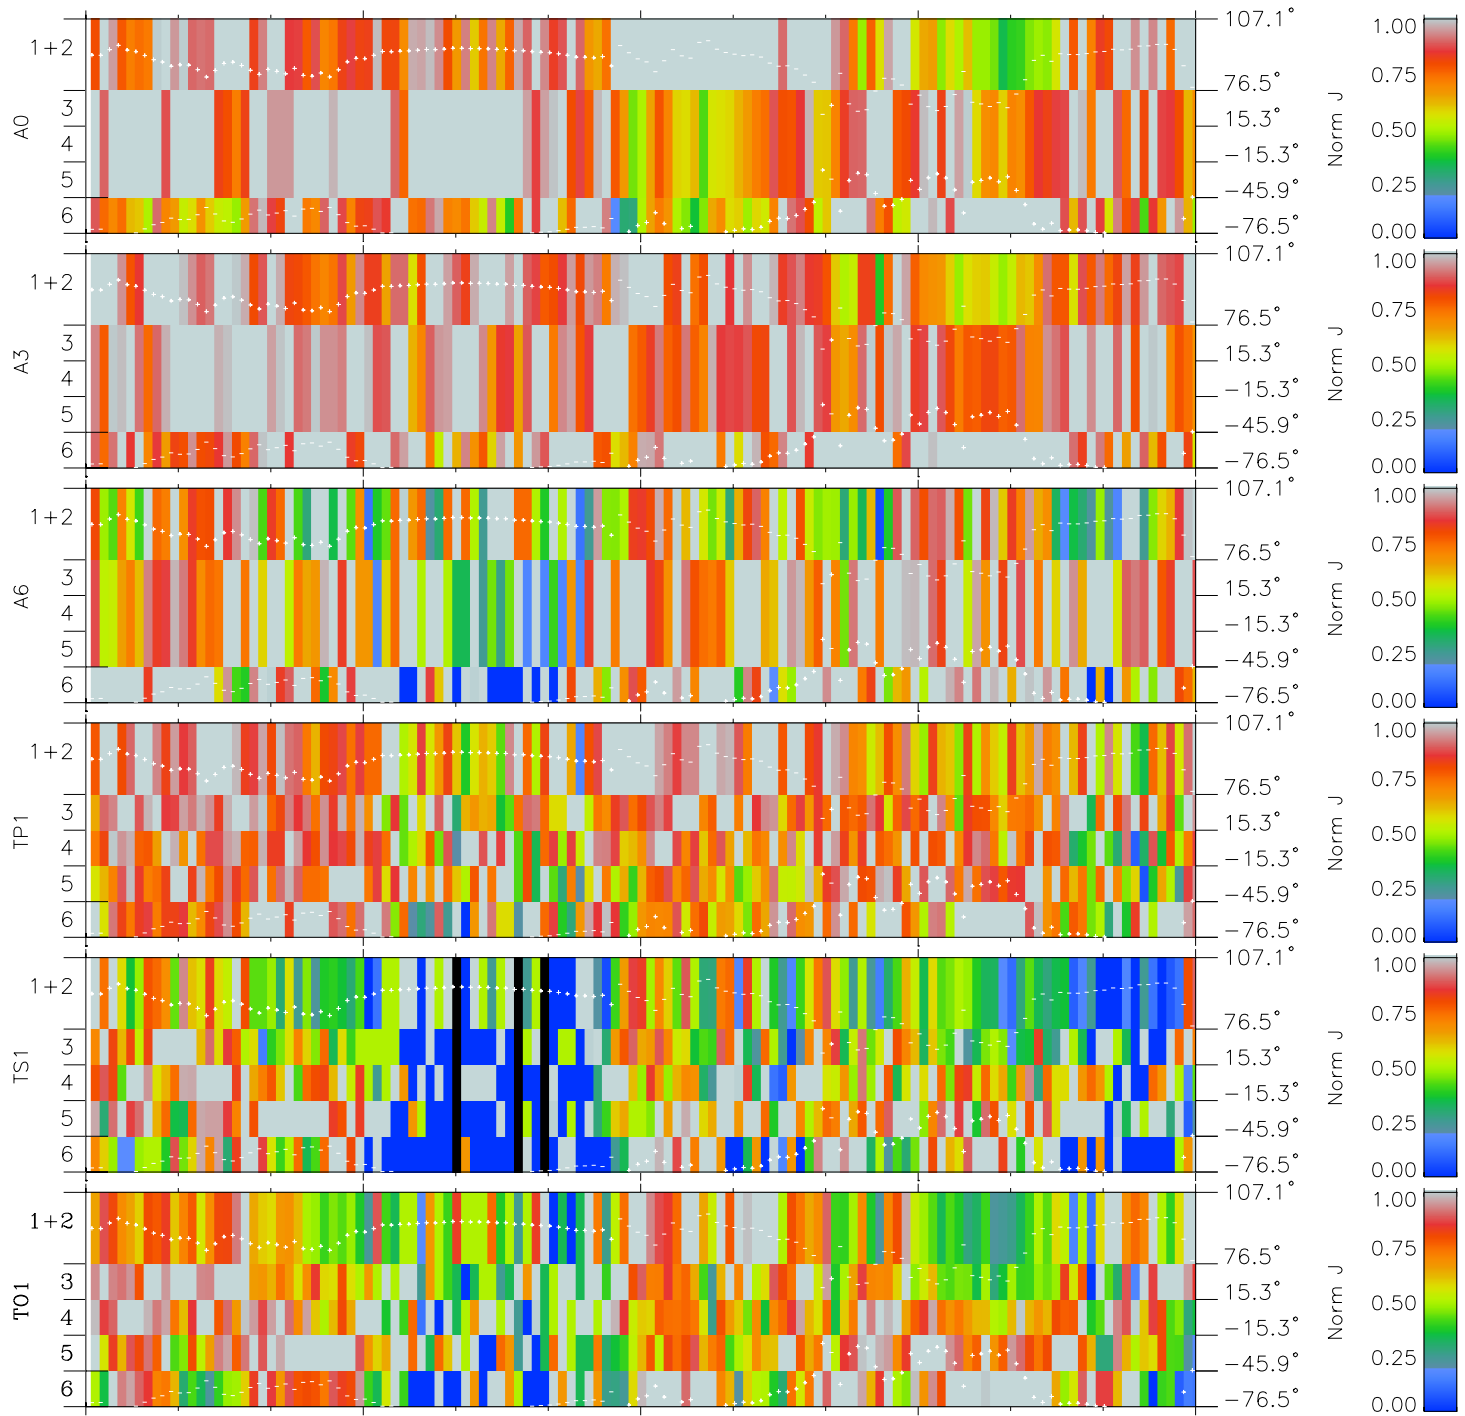

Galileo EPD Real Elevation Anisotropies 98231

Software Version: RTELEV_NORM V 1.20
 Data Production: 06-03-00
 Plot Production: Sun Sep 16 11:30:18 2001
 Color File: wondr3
 Geofactor File: 1.1

00:00:00 1998-231	231-06	231-12	231-18	00:00:00 1998-232	
+	+	+	+	+	
-122.16	-122.36	-122.55	-122.73	-122.90	X JSE(R _j)
11.79	11.43	11.08	10.72	10.36	Y JSE(R _j)
4.11	4.13	4.15	4.17	4.19	Z JSE(R _j)

- ◇ = Jupiter look direction
- = Corotation look direction