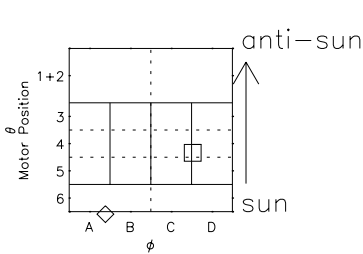

Galileo EPD Real Elevation Anisotropies 98231

Software Version: RTELEV_NORM V 1.20
 Data Production: 06-03-00
 Plot Production: Sun Sep 16 11:30:18 2001
 Color File: wondr3
 Geofactor File: 1.1

00:00:00 1998-231	231-06	231-12	231-18	00:00:00 1998-232	
+	+	+	+	+	
-122.16	-122.36	-122.55	-122.73	-122.90	X JSE(R _j)
11.79	11.43	11.08	10.72	10.36	Y JSE(R _j)
4.11	4.13	4.15	4.17	4.19	Z JSE(R _j)

- ◇ = Jupiter look direction
- = Corotation look direction