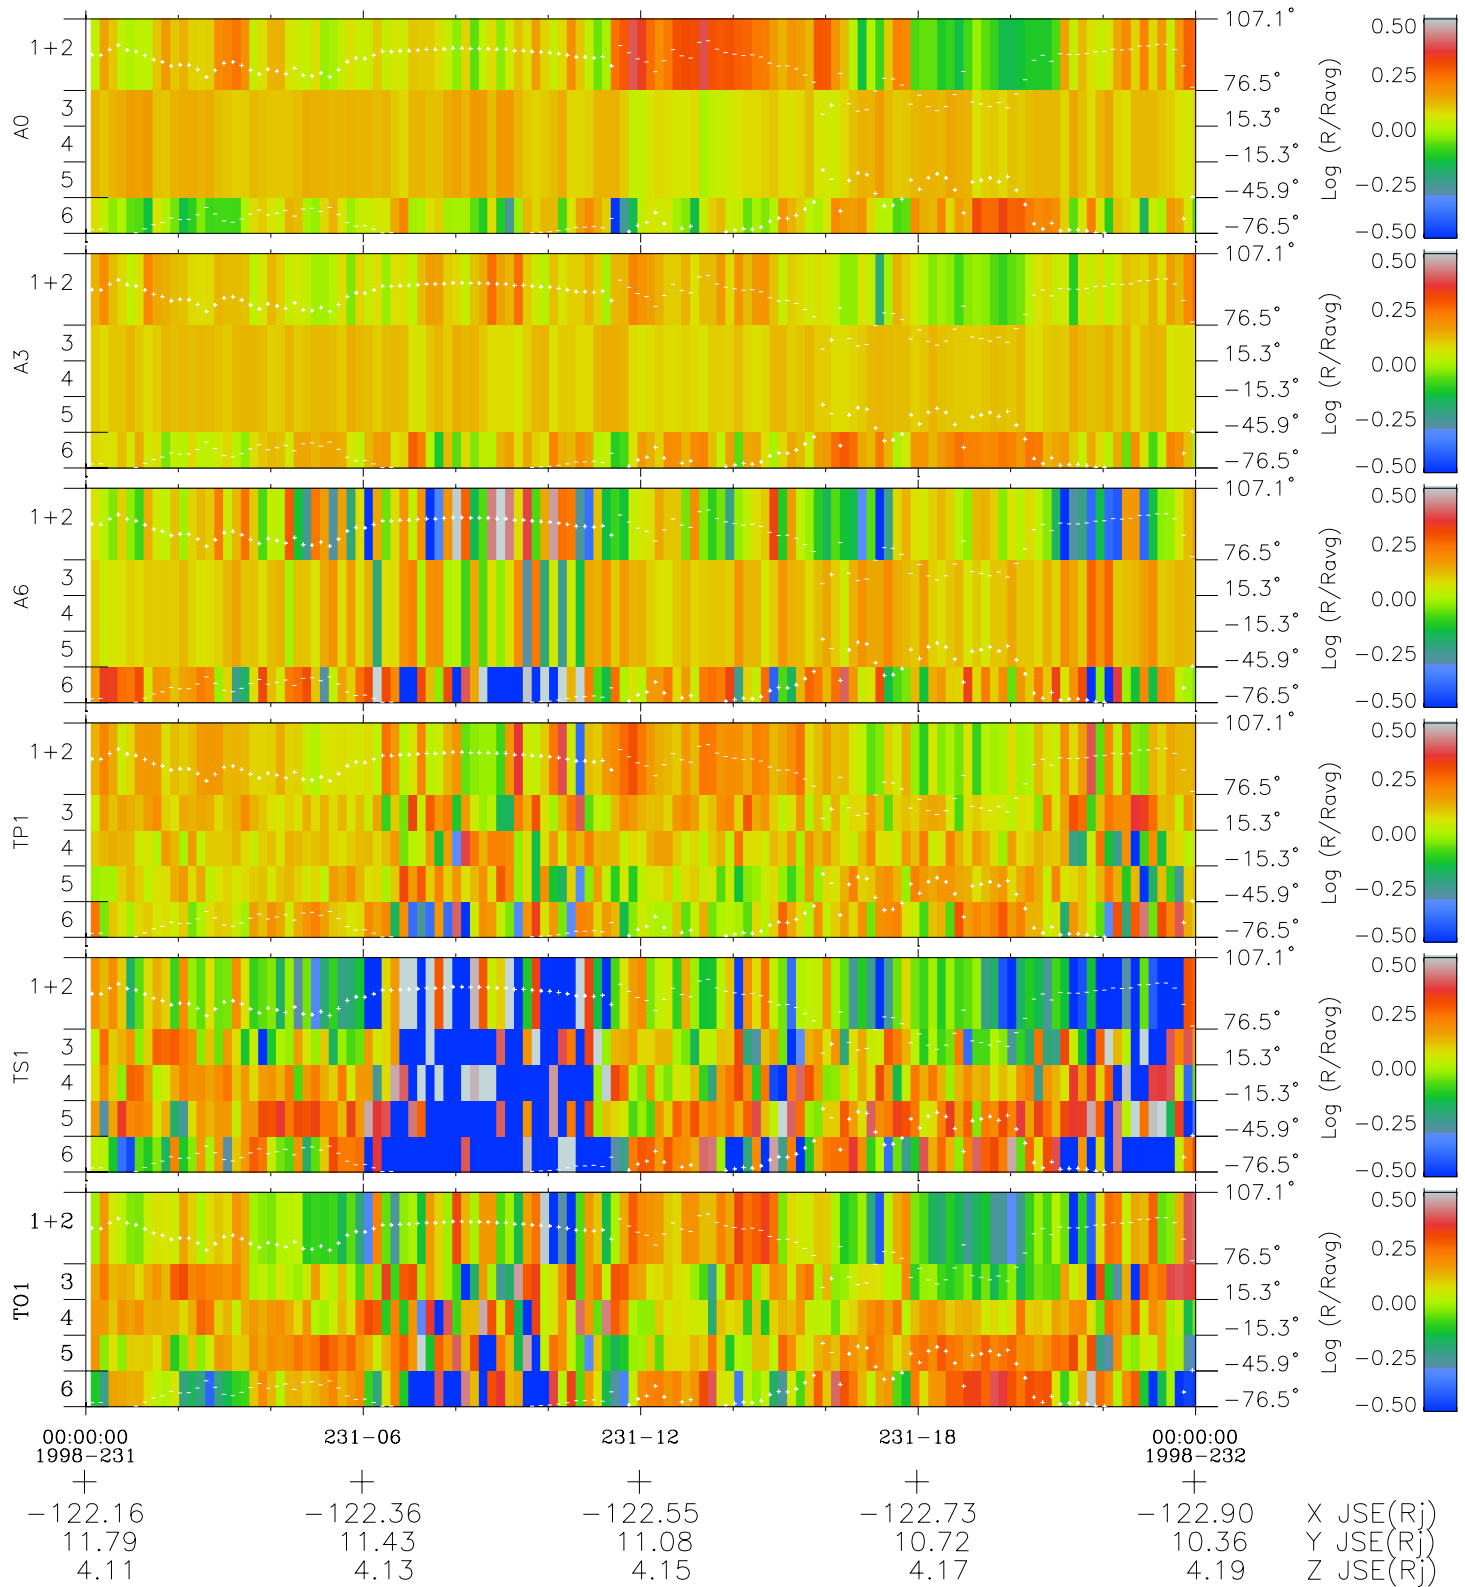

Galileo EPD Real Elevation Anisotropies 98231

Software Version: RTELEV_MEAN V 1.20
 Data Production: 06-03-00
 Plot Production: Sun Sep 16 11:29:55 2001
 Color File: wondr3
 Geofactor File: 1.1

- ◇ = Jupiter look direction
- = Corotation look direction