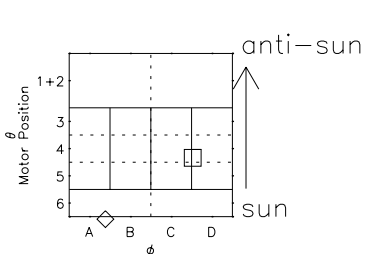

Galileo EPD Real Elevation Anisotropies 98231

Software Version: RTELEV_MEAN V 1.20
 Data Production: 06-03-00
 Plot Production: Sun Sep 16 11:29:55 2001
 Color File: wondr3
 Geofactor File: 1.1

- ◇ = Jupiter look direction
- = Corotation look direction